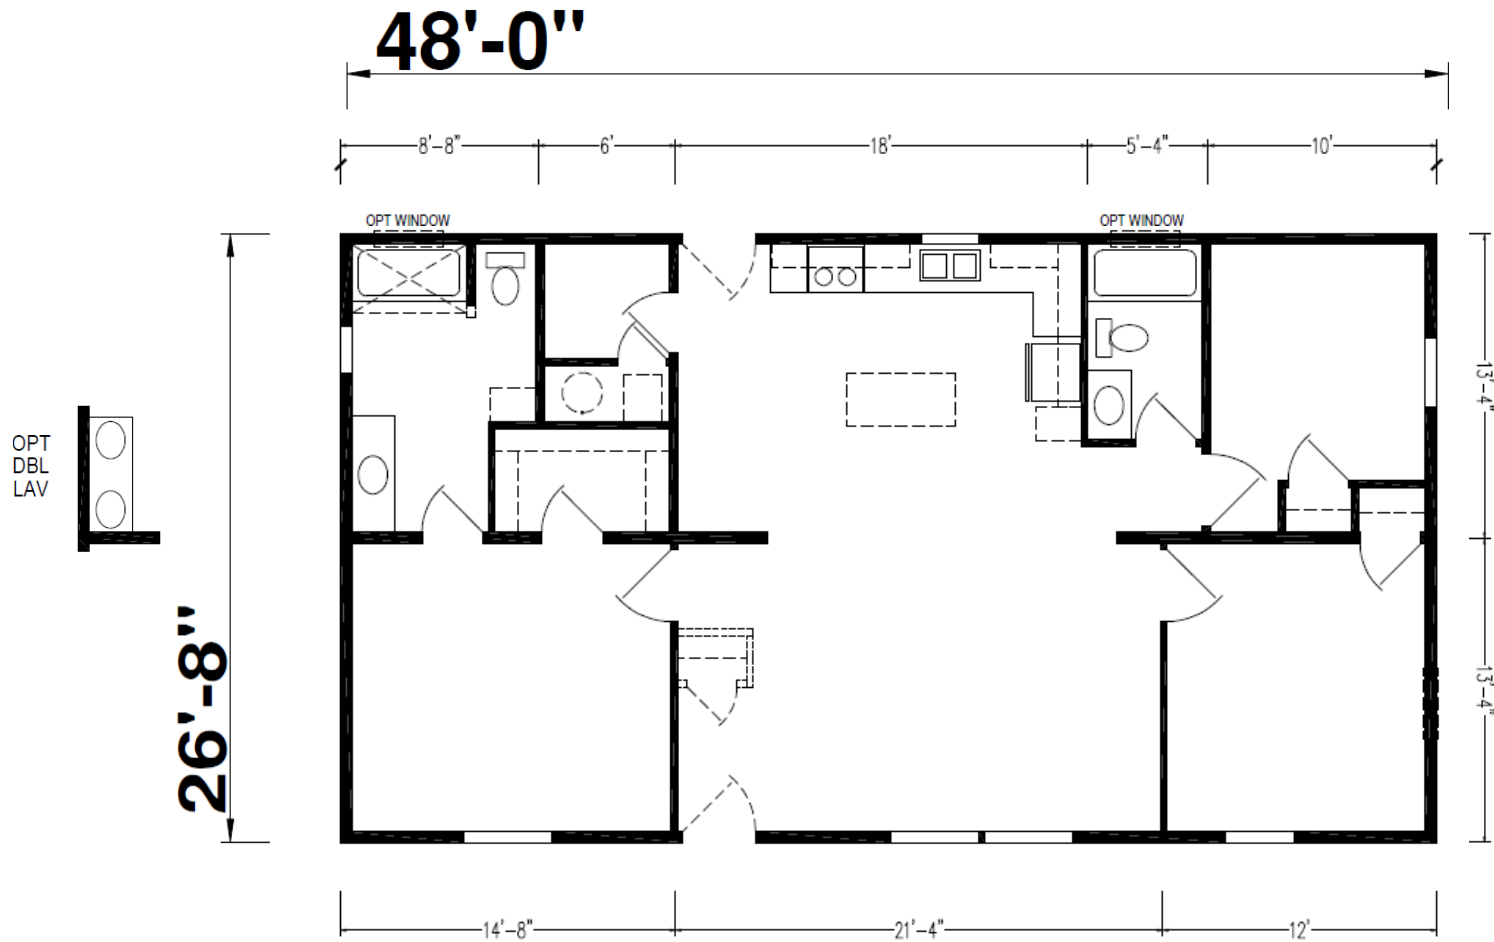

Abert
Ridgewood Series

1,280 SQ. FT. (Approximate) 3 Bedroom, 2 Bath

CHAMPION
HOMES CENTER

Last Updated: 2-12-24

CHAMPION HOMES CENTER
550 Booth Bend Rd.
McMinnville, OR 97128

NorthWestFactoryDirectHomes.com | 1-800-645-4943