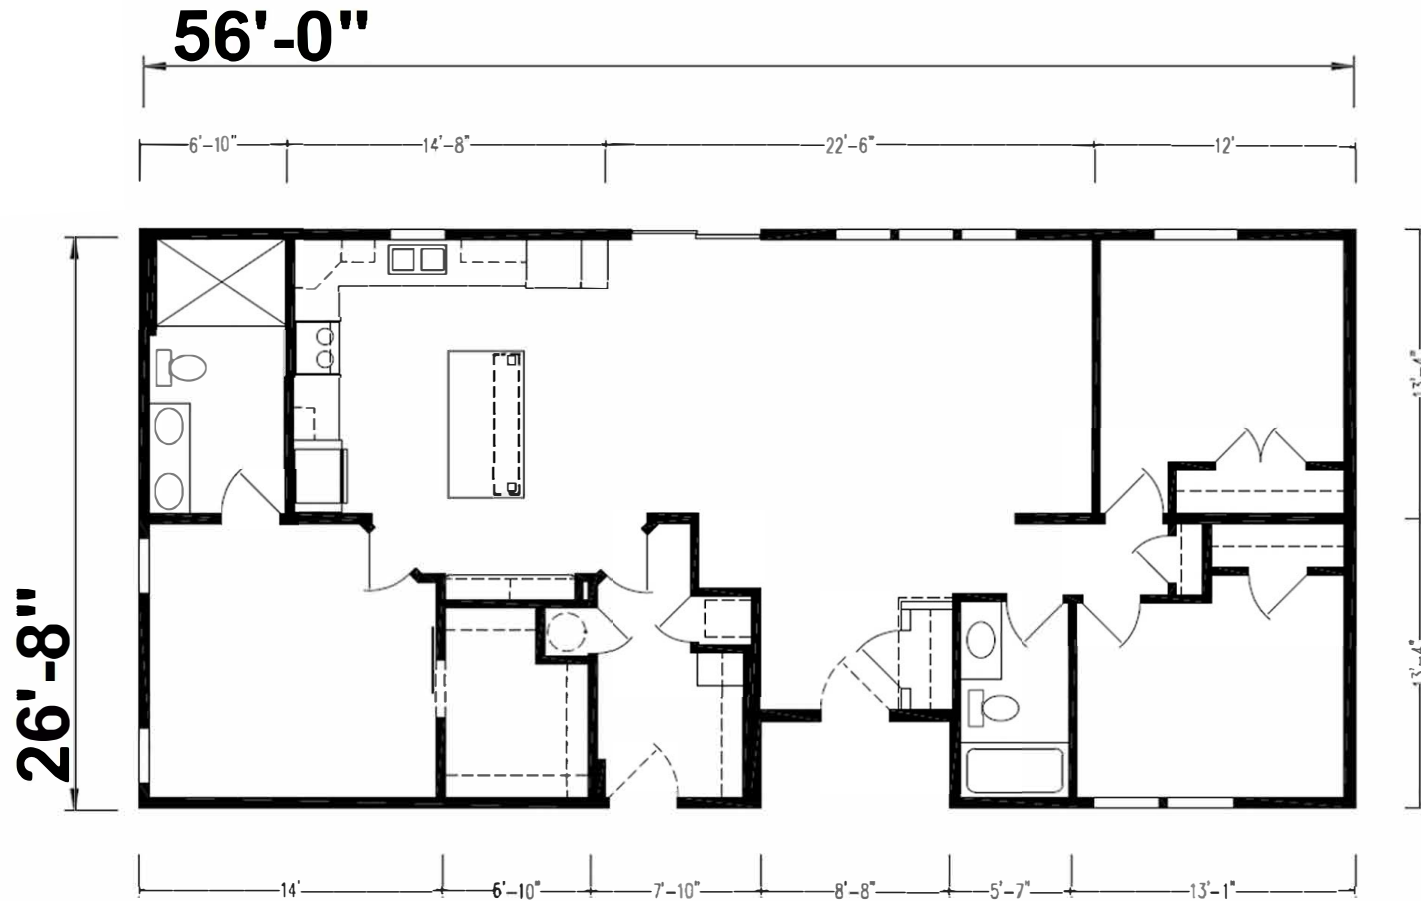

Adair

Genesis Series

1,458 SQ. FT. (Approximate) 3 Bedroom, 2 Bath

Last Updated: 5-31-24

CHAMPION HOMES CENTER
550 Booth Bend Rd.
McMinnville, OR 97128

NorthWestFactoryDirectHomes.com | 1-800-645-4943

IMPORTANT: Champion Homes reserves the right to modify, cancel or substitute products or features of this event at any time without prior notice or obligation. Pictures and other promotional materials are representative and may depict or contain floor plans, square footages, elevations, options, upgrades, extra design features, decorations, floor coverings, specialty light fixtures, custom paint and wall coverings, window treatments, landscaping, sound and alarm systems, furnishings, appliances, and other designer/decorator features and amenities that are not included as part of the home and/or may not be available at all locations. Home, pricing and community information is subject to change, and homes to prior sale, at any time without notice or obligation. ©2020 Alta Cima Corp. All rights reserved.