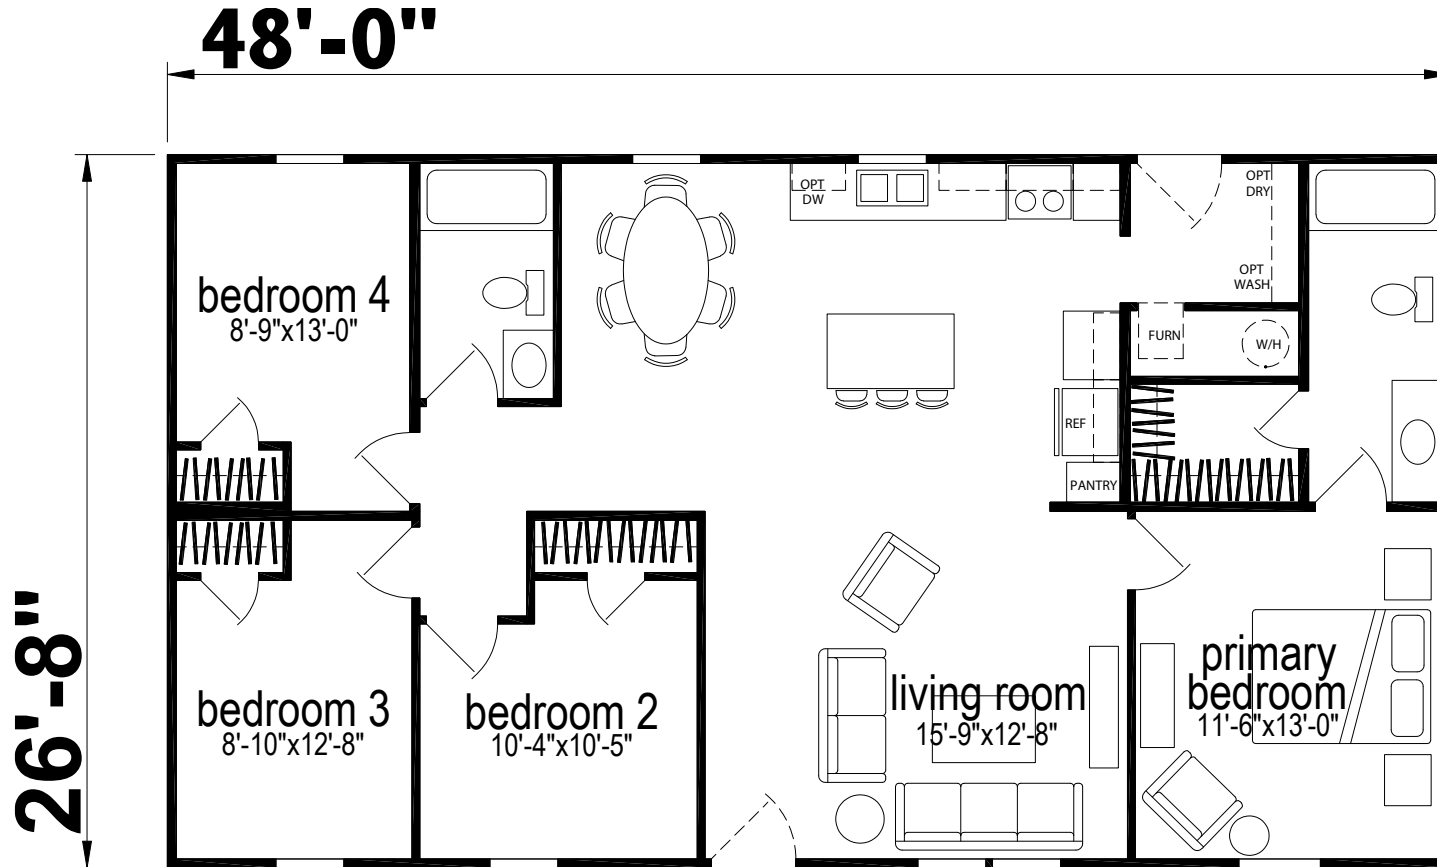

# Alesea

Redman Series

1,280 SQ. FT. (Approximate) 4 Bedroom, 2 Bath

CHAMPION<sup>®</sup>  
HOMES CENTER

Last Updated: 12-5-23

CHAMPION HOMES CENTER  
550 Booth Bend Rd.  
McMinnville, OR 97128

NorthWestFactoryDirectHomes.com | 1-800-645-4943