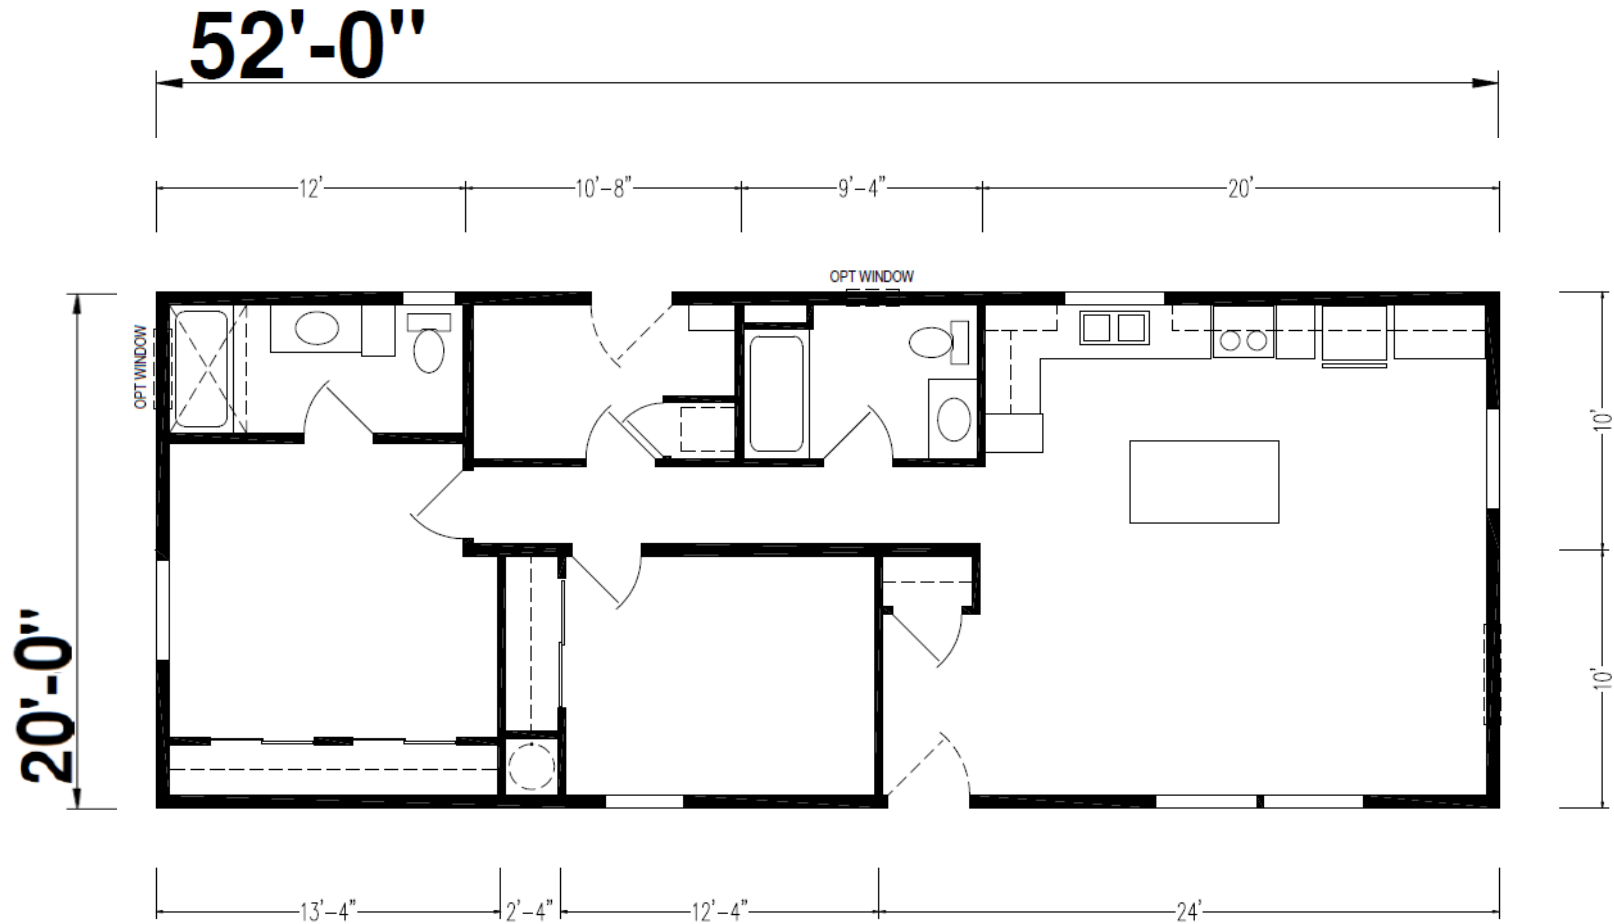

Askew

Ridgewood Series

1,040 SQ. FT. (Approximate) 2 Bedroom, 2 Bath

CHAMPION
HOMES CENTER

Last Updated: 2-12-24

CHAMPION HOMES CENTER
550 Booth Bend Rd.
McMinnville, OR 97128

NorthWestFactoryDirectHomes.com | 1-800-645-4943