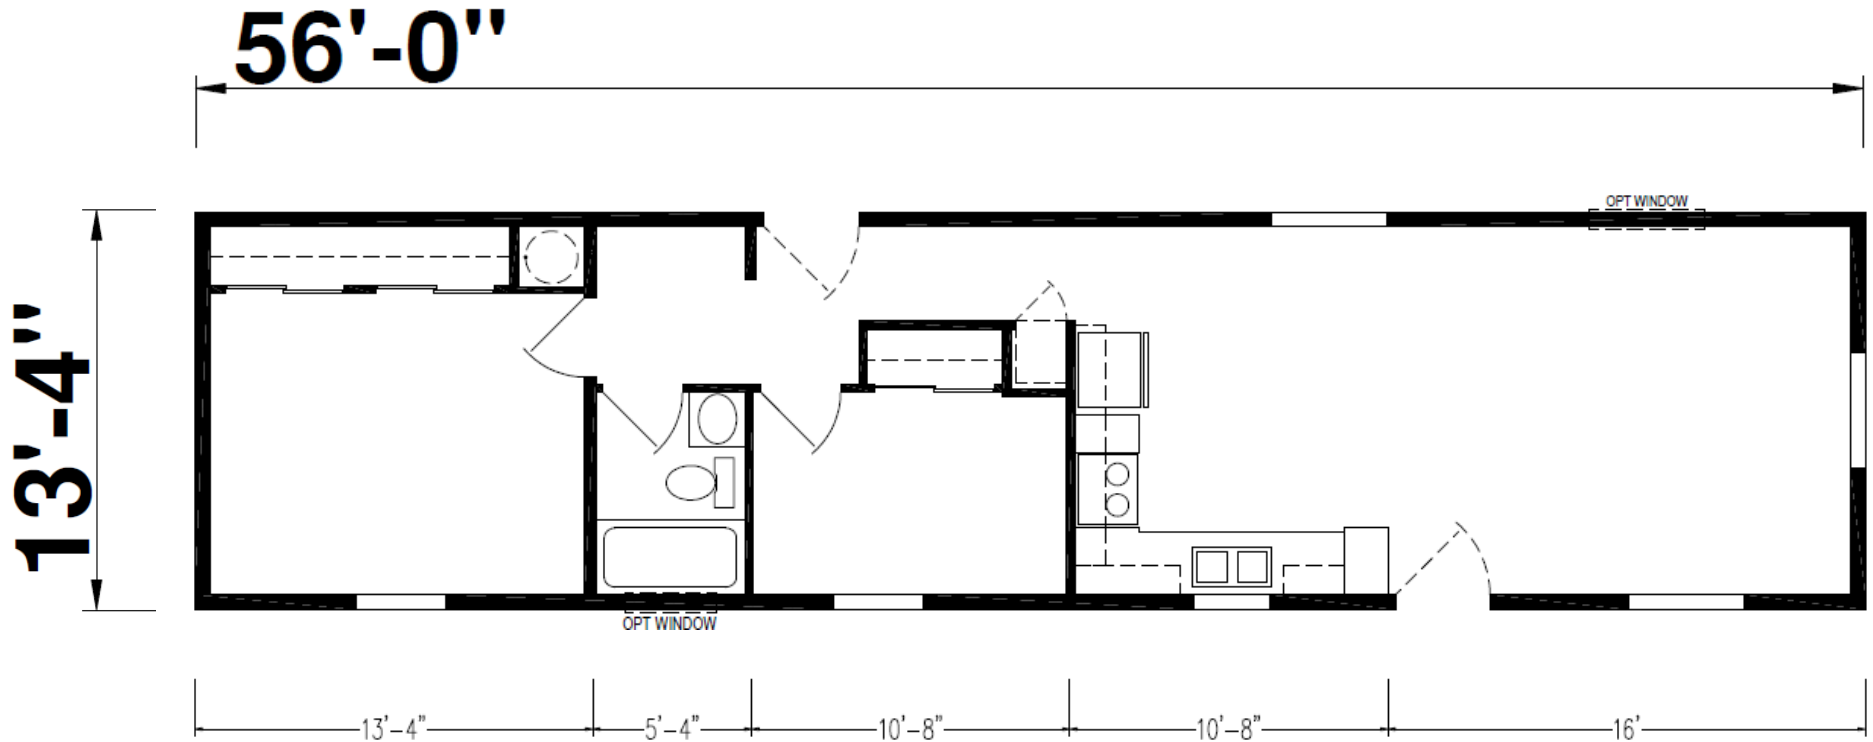

Berclair

Ridgewood Series

746 SQ. FT. (Approximate) 2 Bedroom, 1 Bath

CHAMPION
HOMES CENTER

Last Updated: 2-12-24

CHAMPION HOMES CENTER
550 Booth Bend Rd.
McMinnville, OR 97128

NorthWestFactoryDirectHomes.com | 1-800-645-4943