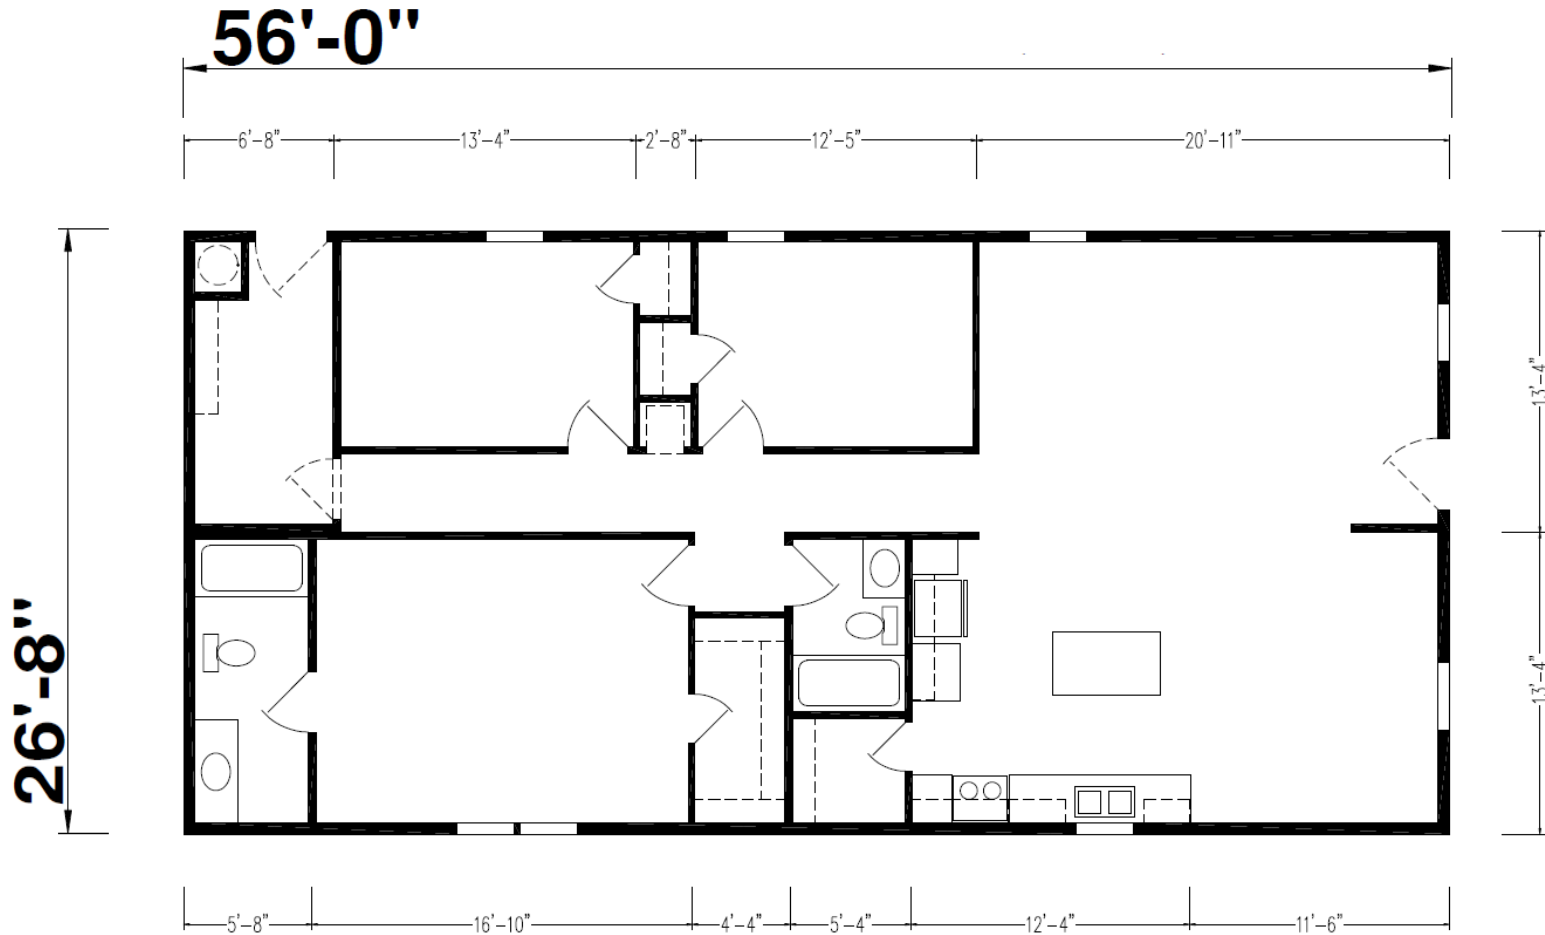

Brosi

Redman Series

1,493 SQ. FT. (Approximate) 3 Bedroom, 2 Bath

CHAMPION
HOMES CENTER

Last Updated: 2-12-24

CHAMPION HOMES CENTER
550 Booth Bend Rd.
McMinnville, OR 97128

NorthWestFactoryDirectHomes.com | 1-800-645-4943