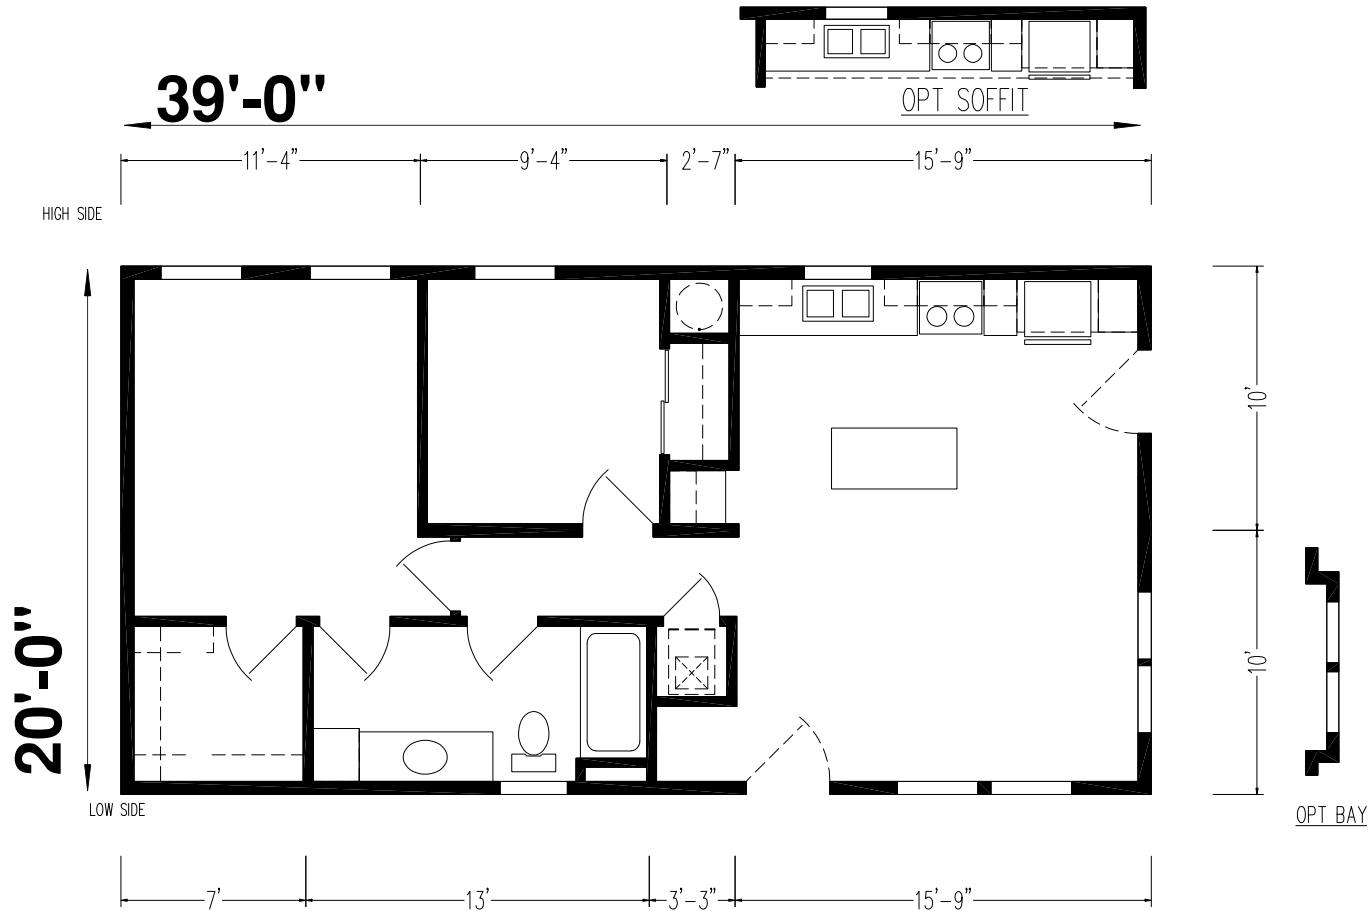

# Cambrian

Genesis Series

780 SQ. FT. (Approximate) 2 Bedroom, 1 Bath

Last Updated: 5-31-24

**CHAMPION HOMES CENTER**  
550 Booth Bend Rd.  
McMinnville, OR 97128

**NorthWestFactoryDirectHomes.com | 1-800-645-4943**