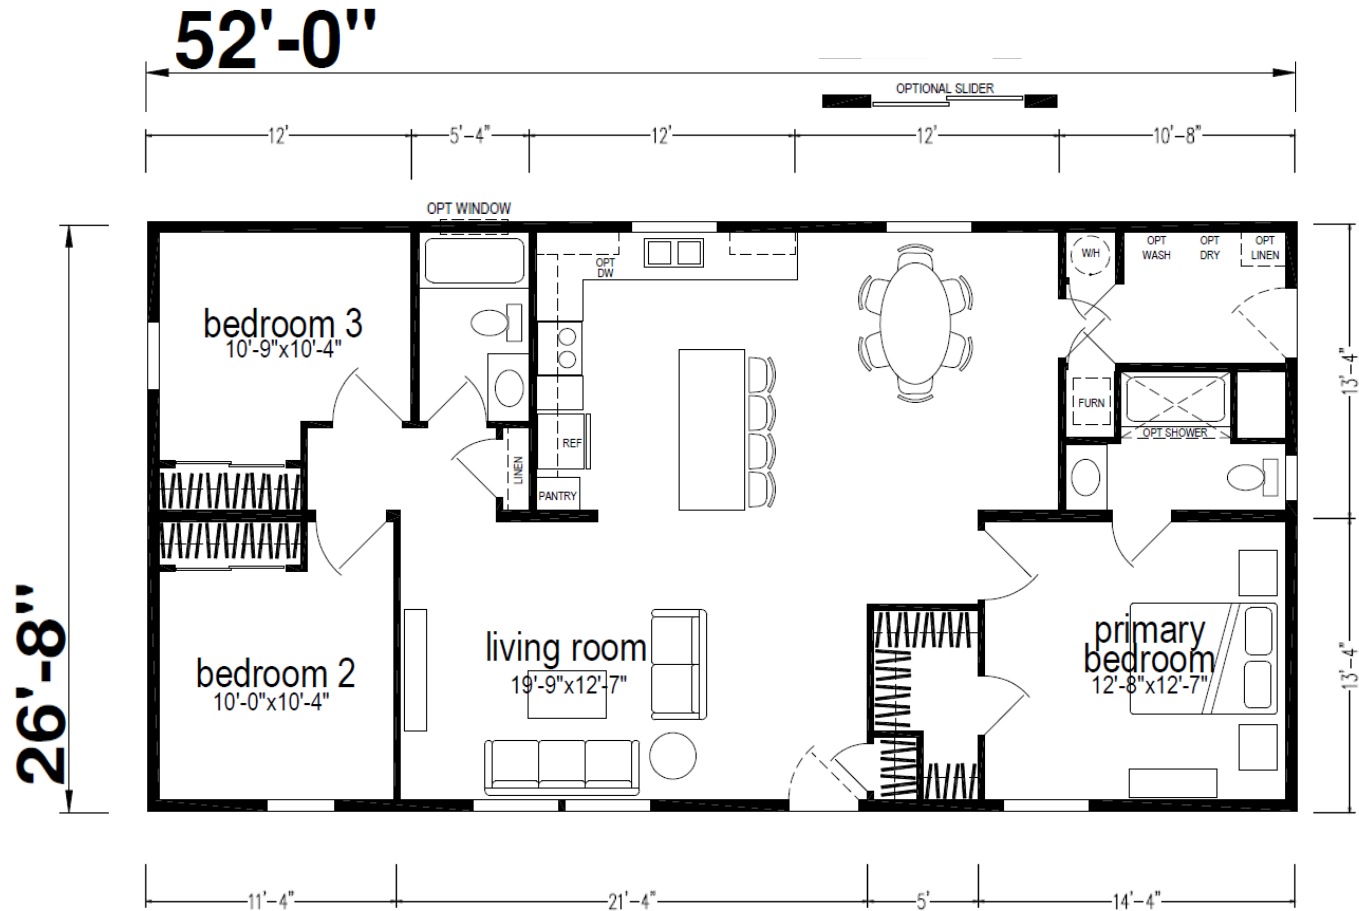

# Carlton 2

Ridgewood Series

1,386 SQ. FT. (Approximate) 3 Bedroom, 2 Bath

Last Updated: 8-27-24

**CHAMPION HOMES CENTER**  
550 Booth Bend Rd.  
McMinnville, OR 97128

**NorthWestFactoryDirectHomes.com | 1-800-645-4943**