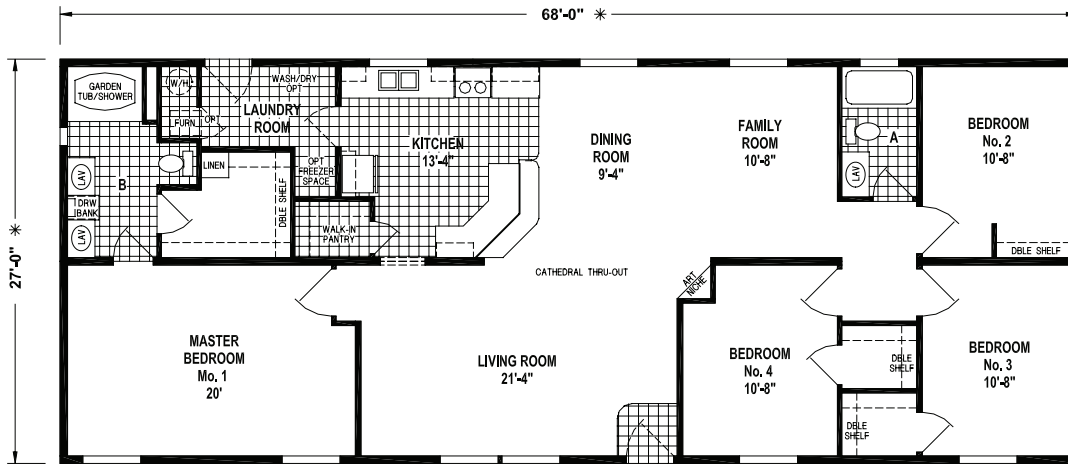

Culver

West Ridge Series

Factory Expo

"Factory Direct Value" HOME CENTERS

4 Bedroom, 2 Bath
Approx. 1,836 Sq. Ft.

Last Updated: 7-24-18

OPTION FIFTH BEDROOM

OPTION DELUXE BATH

OPTION CORNER SHOWER BATH

Factory Expo Home Centers
550 Booth Bend Road
McMinnville, Oregon 97128

I authorize Factory Expo to build my house, per this plan.

X _____
Customer Signature/Date

1-800-645-4943 www.NorthWestFactoryDirectHomes.com 1-800-645-4943 www.NorthWestFactoryDirectHomes.com