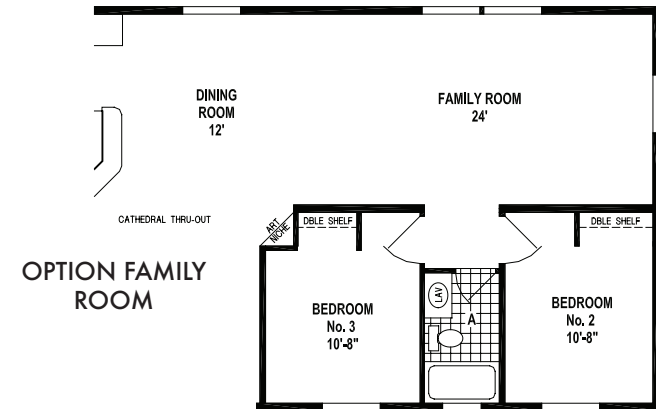

Culver

West Ridge Series

Factory Expo

"Factory Direct Value" HOME CENTERS

4 Bedroom, 2 Bath
Approx. 1,836 Sq. Ft.

Last Updated: 7-24-18

OPTION FIFTH BEDROOM

OPTION DELUXE BATH

OPTION CORNER SHOWER BATH

Factory Expo Home Centers
550 Booth Bend Road
McMinnville, Oregon 97128

I authorize Factory Expo to build my house, per this plan.

X _____
Customer Signature/Date

1-800-645-4943 www.NorthWestFactoryDirectHomes.com 1-800-645-4943 www.NorthWestFactoryDirectHomes.com