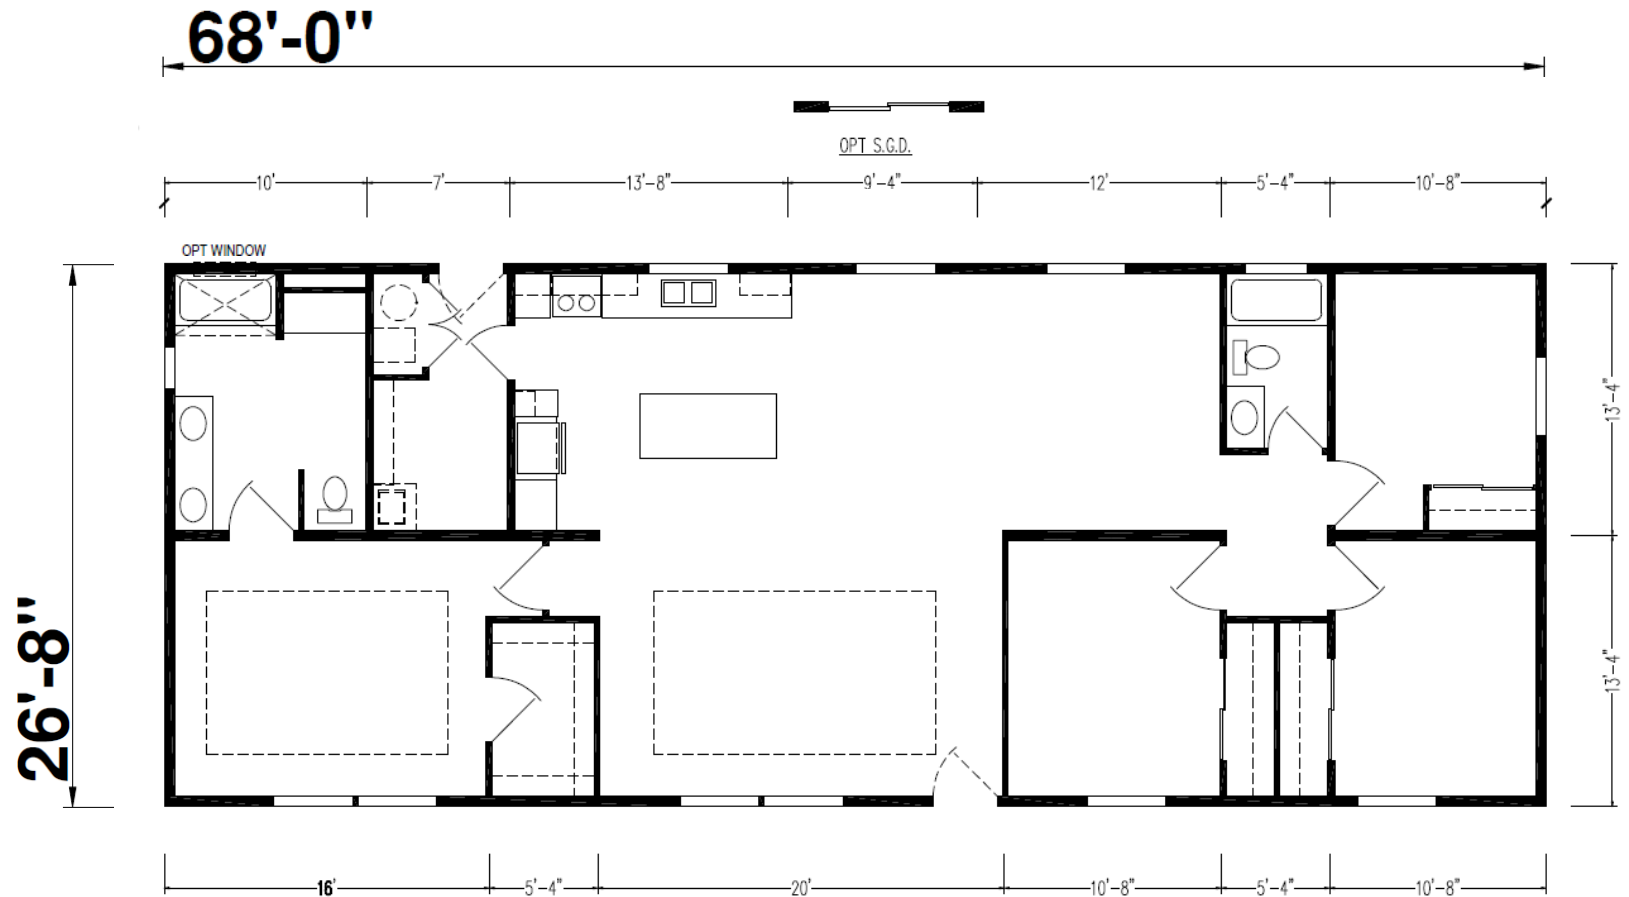

# Culver

Hillcrest Series

1,813 SQ. FT. (Approximate) 4 Bedroom, 2 Bath

CHAMPION<sup>®</sup>  
HOMES CENTER

Last Updated: 2-12-24

**CHAMPION HOMES CENTER**  
550 Booth Bend Rd.  
McMinnville, OR 97128

**NorthWestFactoryDirectHomes.com | 1-800-645-4943**