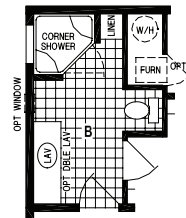

Culver

West Ridge Series

Factory Expo

"Factory Direct Value" HOME CENTERS

4 Bedroom, 2 Bath
Approx. 1,836 Sq. Ft.

Last Updated: 7-24-18

OPTION FIFTH BEDROOM

OPTION DELUXE BATH

OPTION CORNER SHOWER BATH

Factory Expo Home Centers
550 Booth Bend Road
McMinnville, Oregon 97128

I authorize Factory Expo to build my house, per this plan.

X _____
Customer Signature/Date

1-800-645-4943 www.NorthWestFactoryDirectHomes.com 1-800-645-4943 www.NorthWestFactoryDirectHomes.com