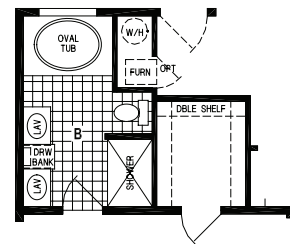

Culver

West Ridge Series

Factory Expo

"Factory Direct Value" HOME CENTERS

4 Bedroom, 2 Bath
Approx. 1,836 Sq. Ft.

Last Updated: 7-24-18

OPTION FIFTH BEDROOM

OPTION DELUXE BATH

OPTION CORNER SHOWER BATH

Factory Expo Home Centers
550 Booth Bend Road
McMinnville, Oregon 97128

I authorize Factory Expo to build my house, per this plan.

X _____
Customer Signature/Date

1-800-645-4943 www.NorthWestFactoryDirectHomes.com 1-800-645-4943 www.NorthWestFactoryDirectHomes.com