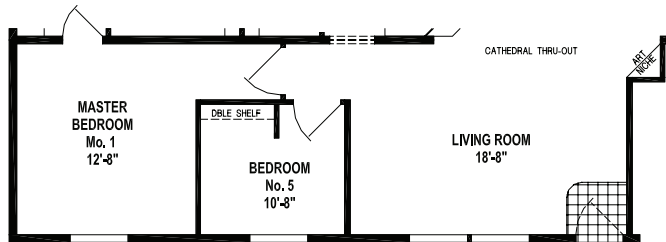

Culver

West Ridge Series

Factory Expo

"Factory Direct Value" HOME CENTERS

4 Bedroom, 2 Bath
Approx. 1,836 Sq. Ft.

Last Updated: 7-24-18

OPTION FIFTH BEDROOM

OPTION DELUXE BATH

OPTION CORNER SHOWER BATH

Factory Expo Home Centers
550 Booth Bend Road
McMinnville, Oregon 97128

I authorize Factory Expo to build my house, per this plan.

X _____
Customer Signature/Date

1-800-645-4943 www.NorthWestFactoryDirectHomes.com 1-800-645-4943 www.NorthWestFactoryDirectHomes.com