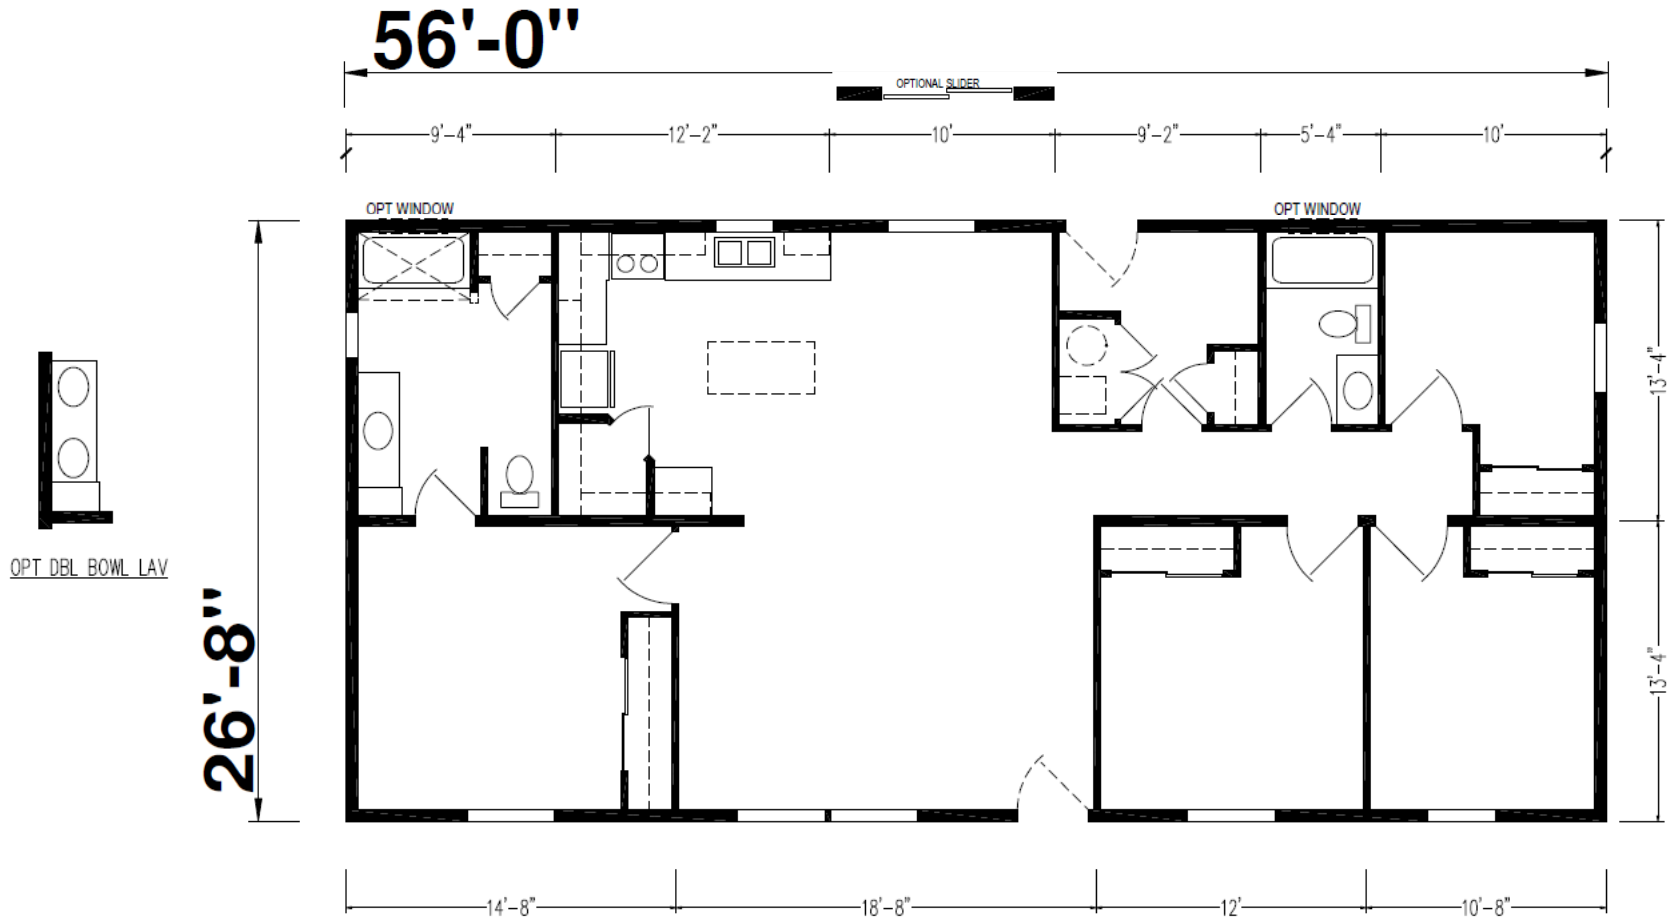

Damascus

Ridgewood Series

1,493 SQ. FT. (Approximate) 4 Bedroom, 2 Bath

CHAMPION[®]
HOMES CENTER

Last Updated: 2-12-24

CHAMPION HOMES CENTER
550 Booth Bend Rd.
McMinnville, OR 97128

NorthWestFactoryDirectHomes.com | 1-800-645-4943