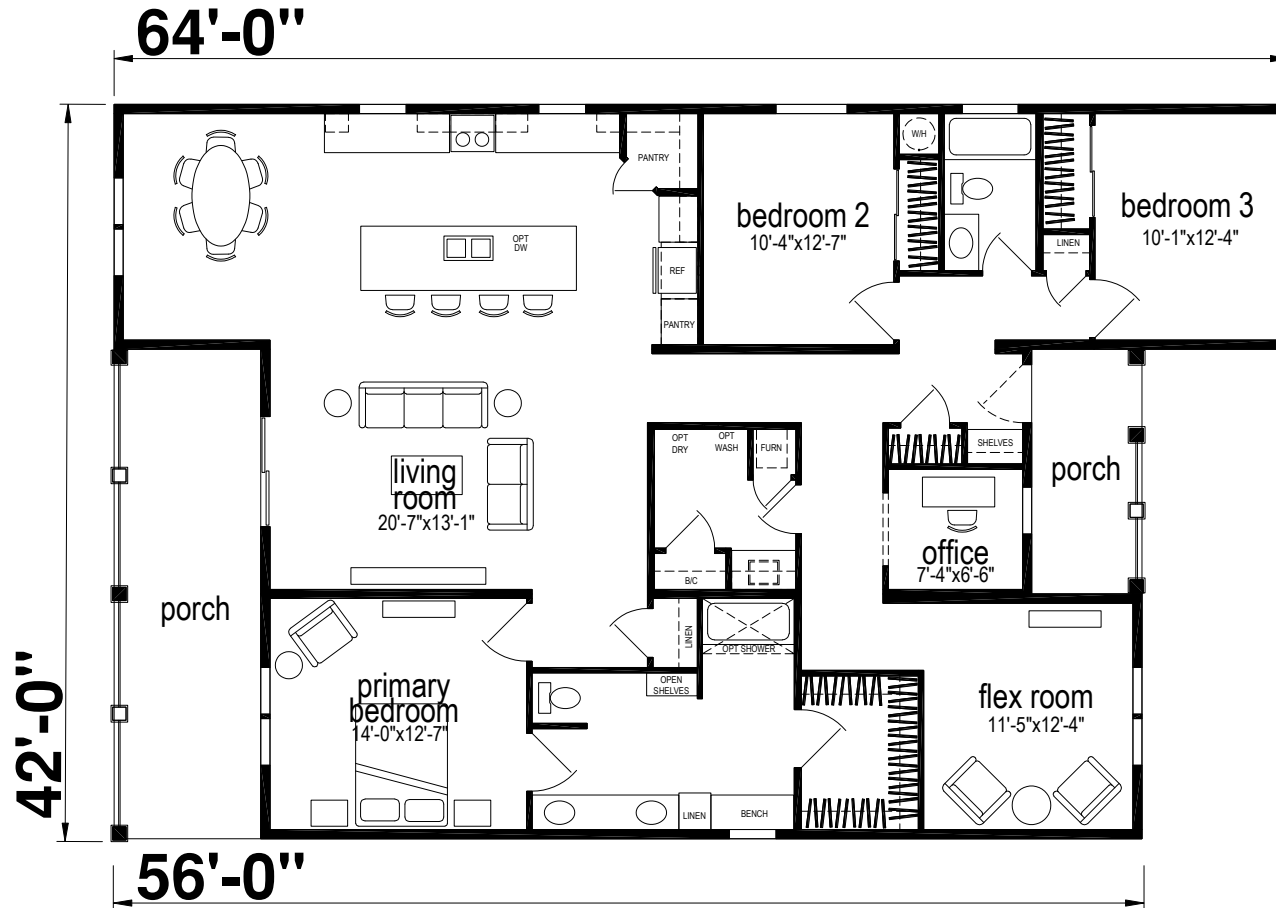

Depoe

Hillcrest Triple Series

2,053 SQ. FT. (Approximate) 3 Bedroom, 2 Bath

Last Updated: 5-6-24

CHAMPION HOMES CENTER
550 Booth Bend Rd.
McMinnville, OR 97128

NorthWestFactoryDirectHomes.com | 1-800-645-4943