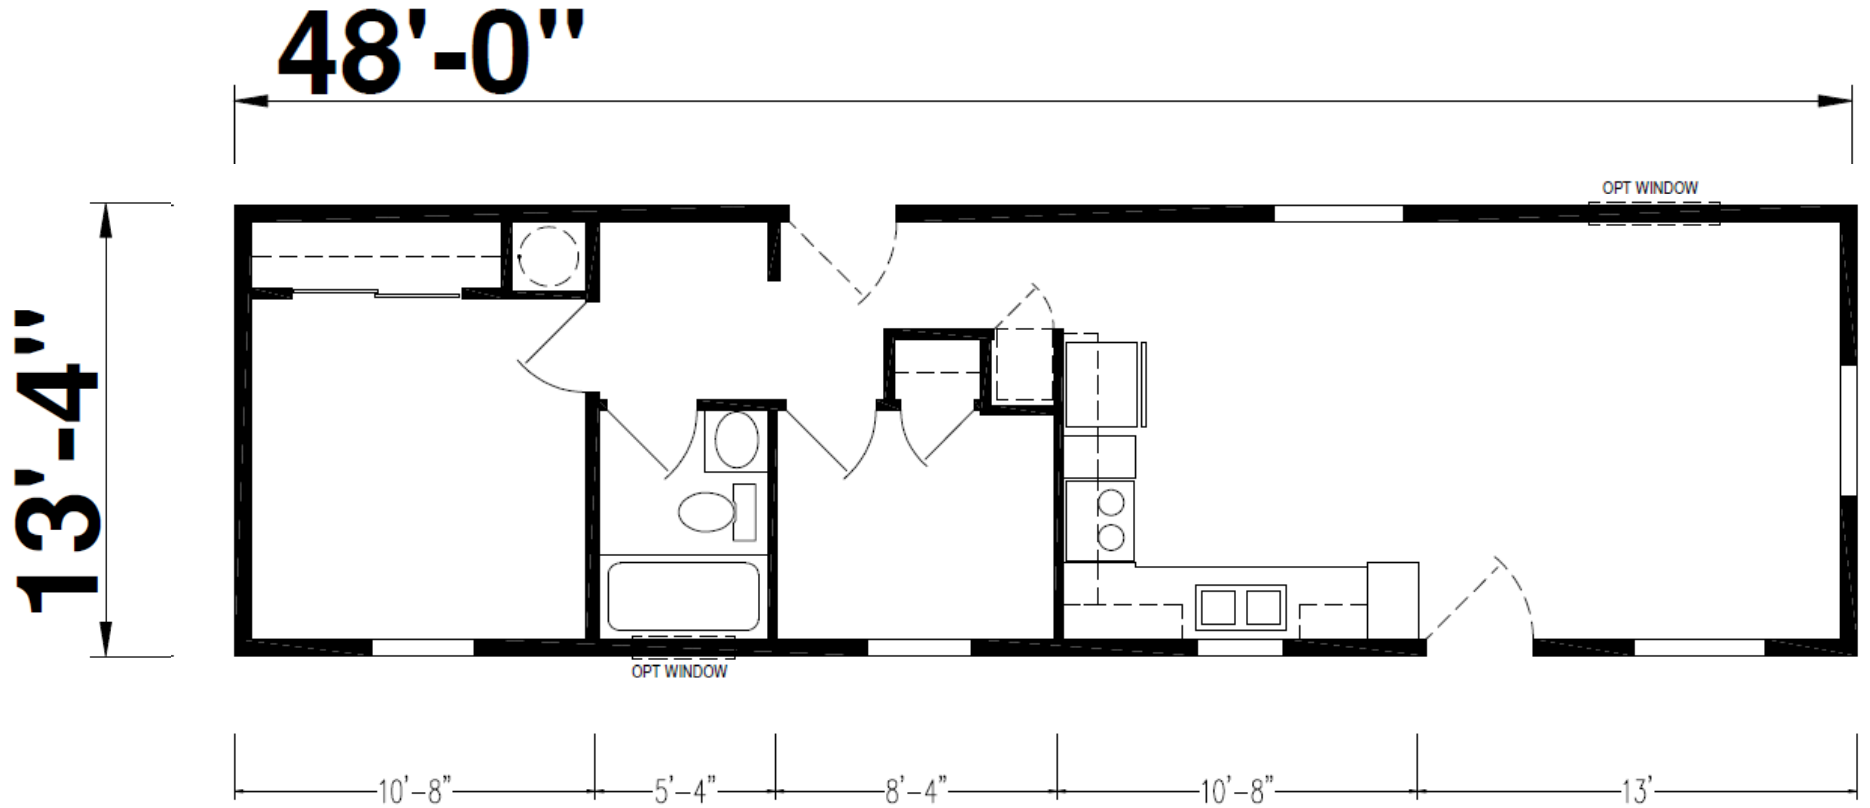

Drew

Ridgewood Series

640 SQ. FT. (Approximate) 2 Bedroom, 1 Bath

CHAMPION[®]
HOMES CENTER

Last Updated: 2-12-24

CHAMPION HOMES CENTER
550 Booth Bend Rd.
McMinnville, OR 97128

NorthWestFactoryDirectHomes.com | 1-800-645-4943