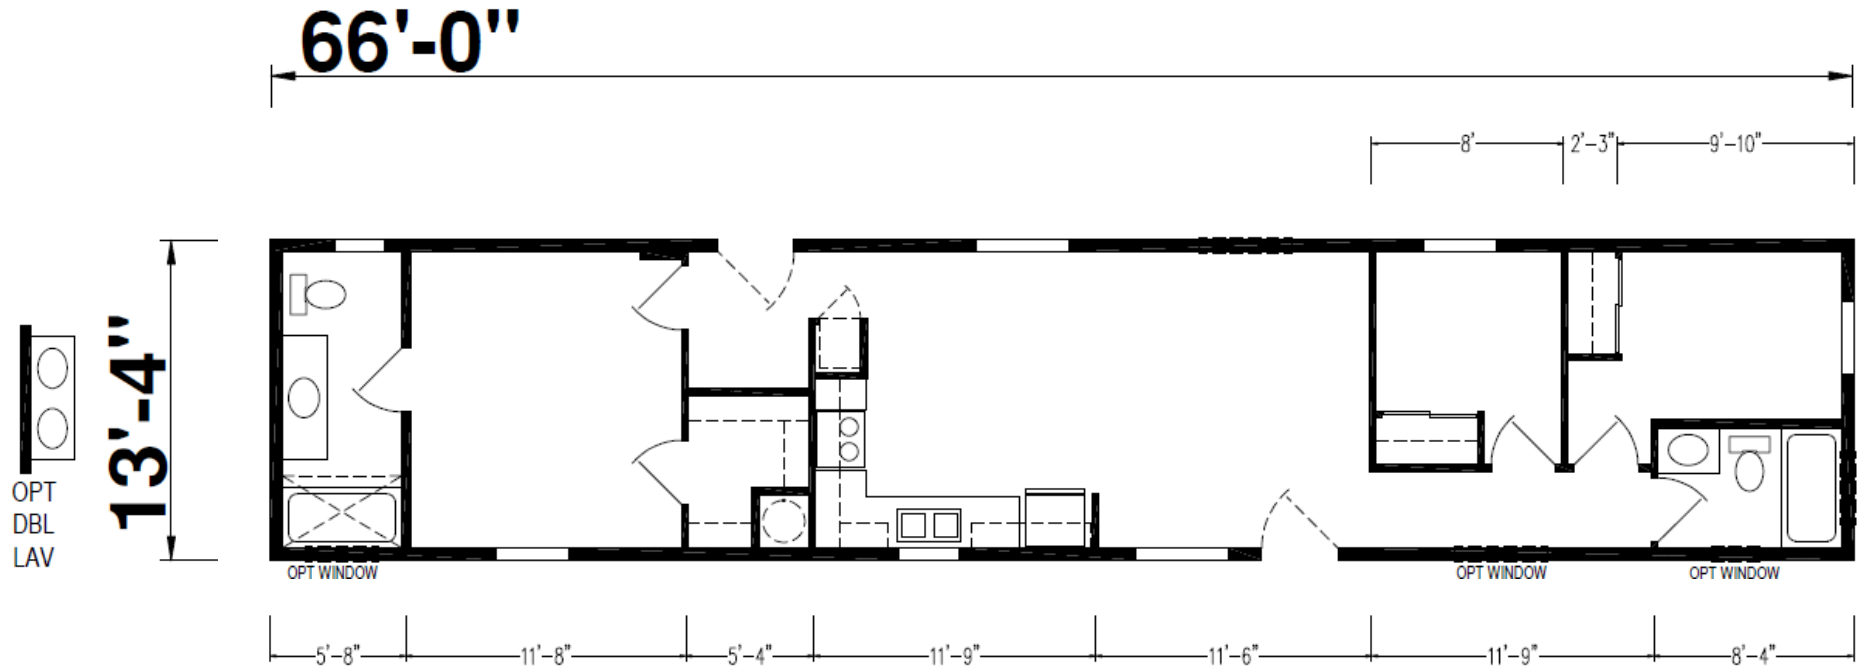

# Enid

Ridgewood Series

880 SQ. FT. (Approximate) 3 Bedroom, 2 Bath

CHAMPION  
HOMES CENTER

Last Updated: 2-12-24

**CHAMPION HOMES CENTER**  
550 Booth Bend Rd.  
McMinnville, OR 97128

**NorthWestFactoryDirectHomes.com | 1-800-645-4943**