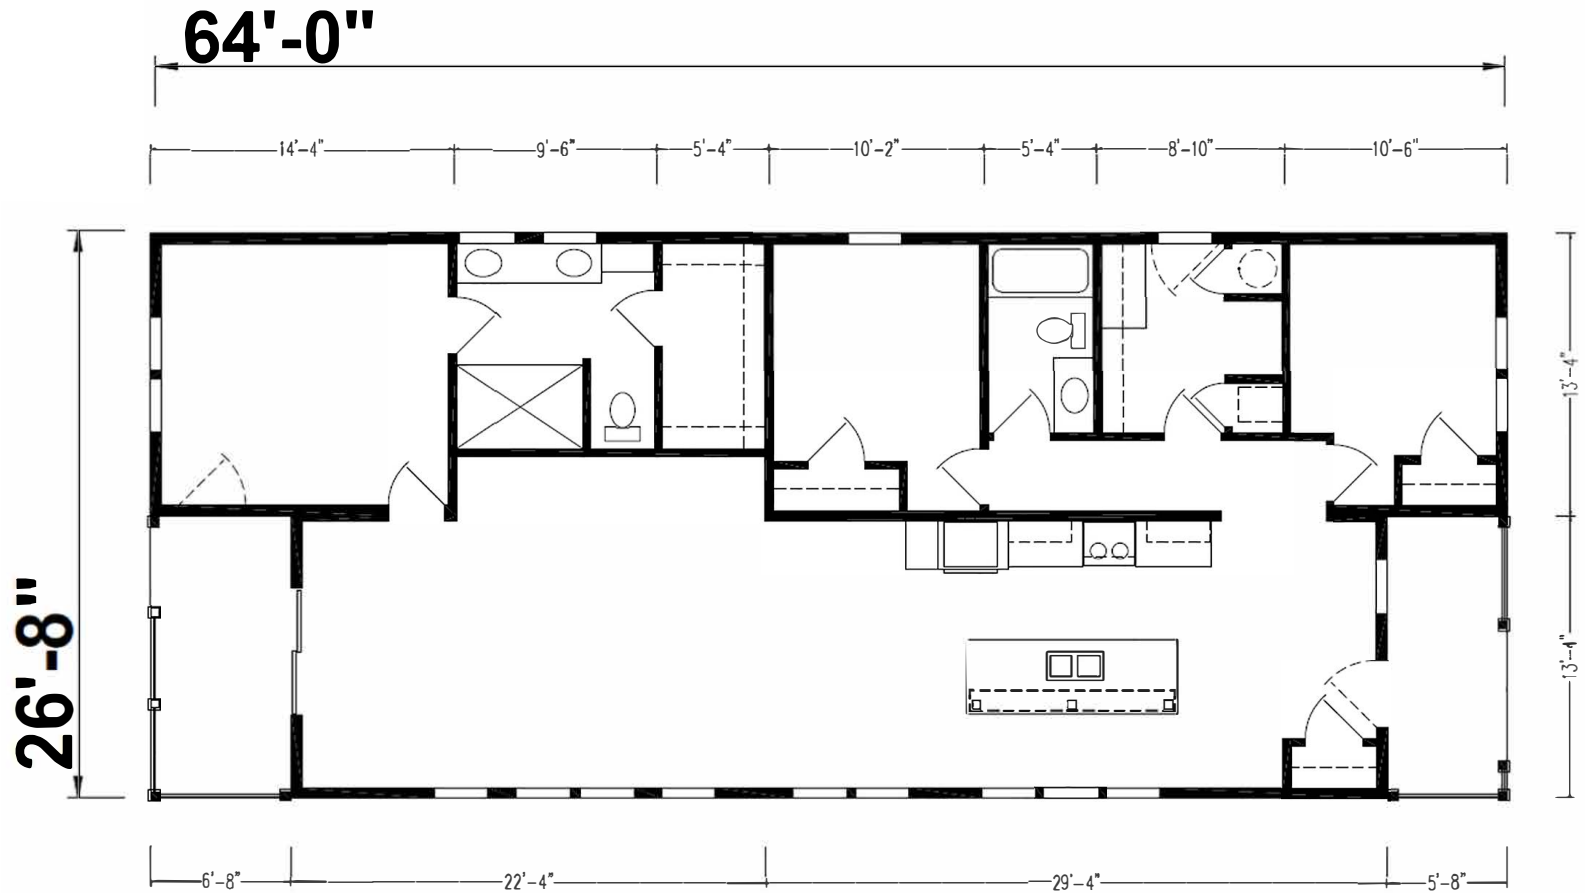

# Goodall

Genesis Series

1,542 SQ. FT. (Approximate) 3 Bedroom, 2 Bath

Last Updated: 5-31-24

**CHAMPION HOMES CENTER**  
550 Booth Bend Rd.  
McMinnville, OR 97128

**NorthWestFactoryDirectHomes.com | 1-800-645-4943**