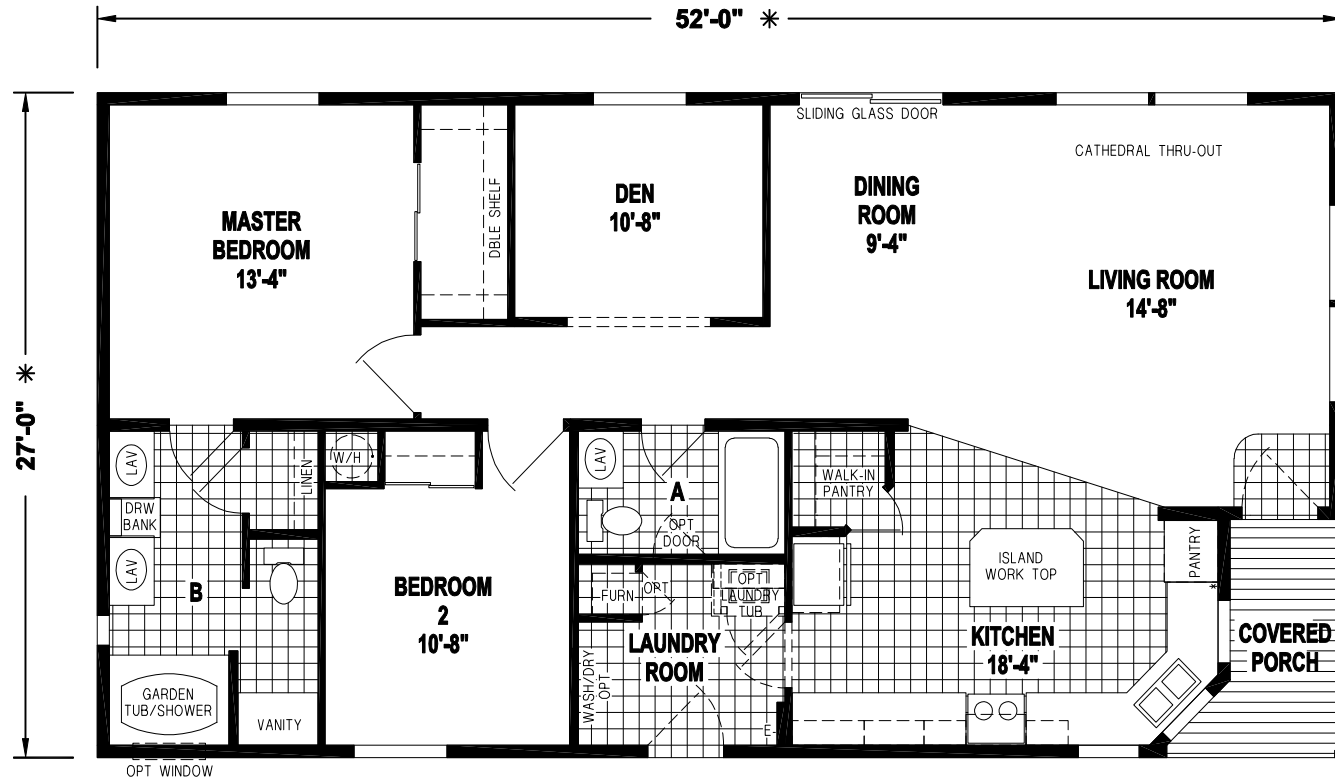

Halsey

West Ridge Doublewide Series

1,354 SQ. FT. (Approximate) 2 Bedroom, 2 Bath

Last Updated: 11-10-20

**OPTION
60" SHOWER**
@HALL BATH

**OPTION
LINEN**
@STD. MASTER BATH

**OPTION
60" SHOWER**
@MASTER BATH