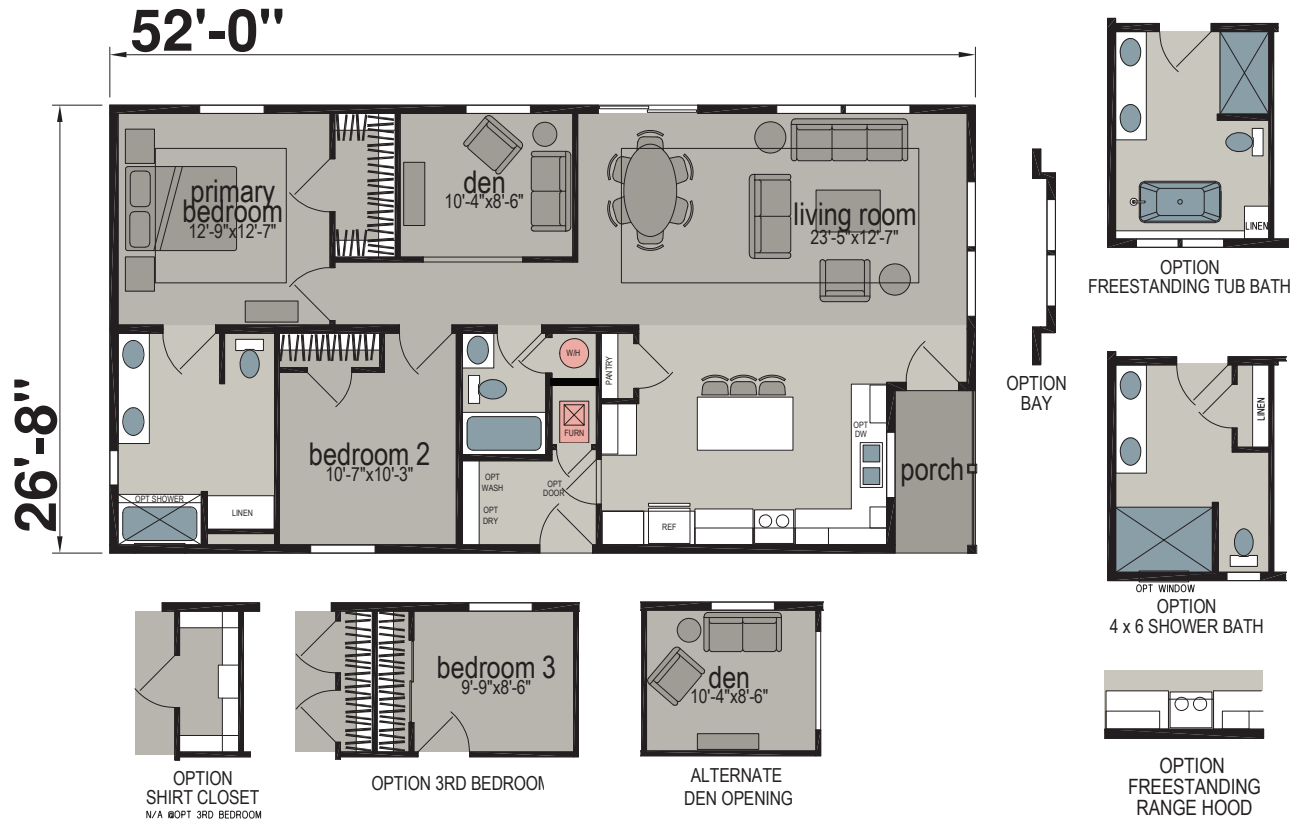

Halsey

Hillcrest Series

1,339 SQ. FT. (Approximate) 2 Bedroom, 2 Bath

Last Updated: 9-17-25

CHAMPION HOMES CENTER
550 Booth Bend Rd.
McMinnville, OR 97128

NorthWestFactoryDirectHomes.com | 1-800-645-4943

IMPORTANT: Champion Homes reserves the right to modify, cancel or substitute products or features of this event at any time without prior notice or obligation. Pictures and other promotional materials are representative and may depict or contain floor plans, square footages, elevations, options, upgrades, extra design features, decorations, floor coverings, specialty light fixtures, custom paint and wall coverings, window treatments, landscaping, sound and alarm systems, furnishings, appliances, and other designer/decorator features and amenities that are not included as part of the home and/or may not be available at all locations. Home, pricing and community information is subject to change, and homes to prior sale, at any time without notice or obligation. ©2020 Alta Cima Corp. All rights reserved.