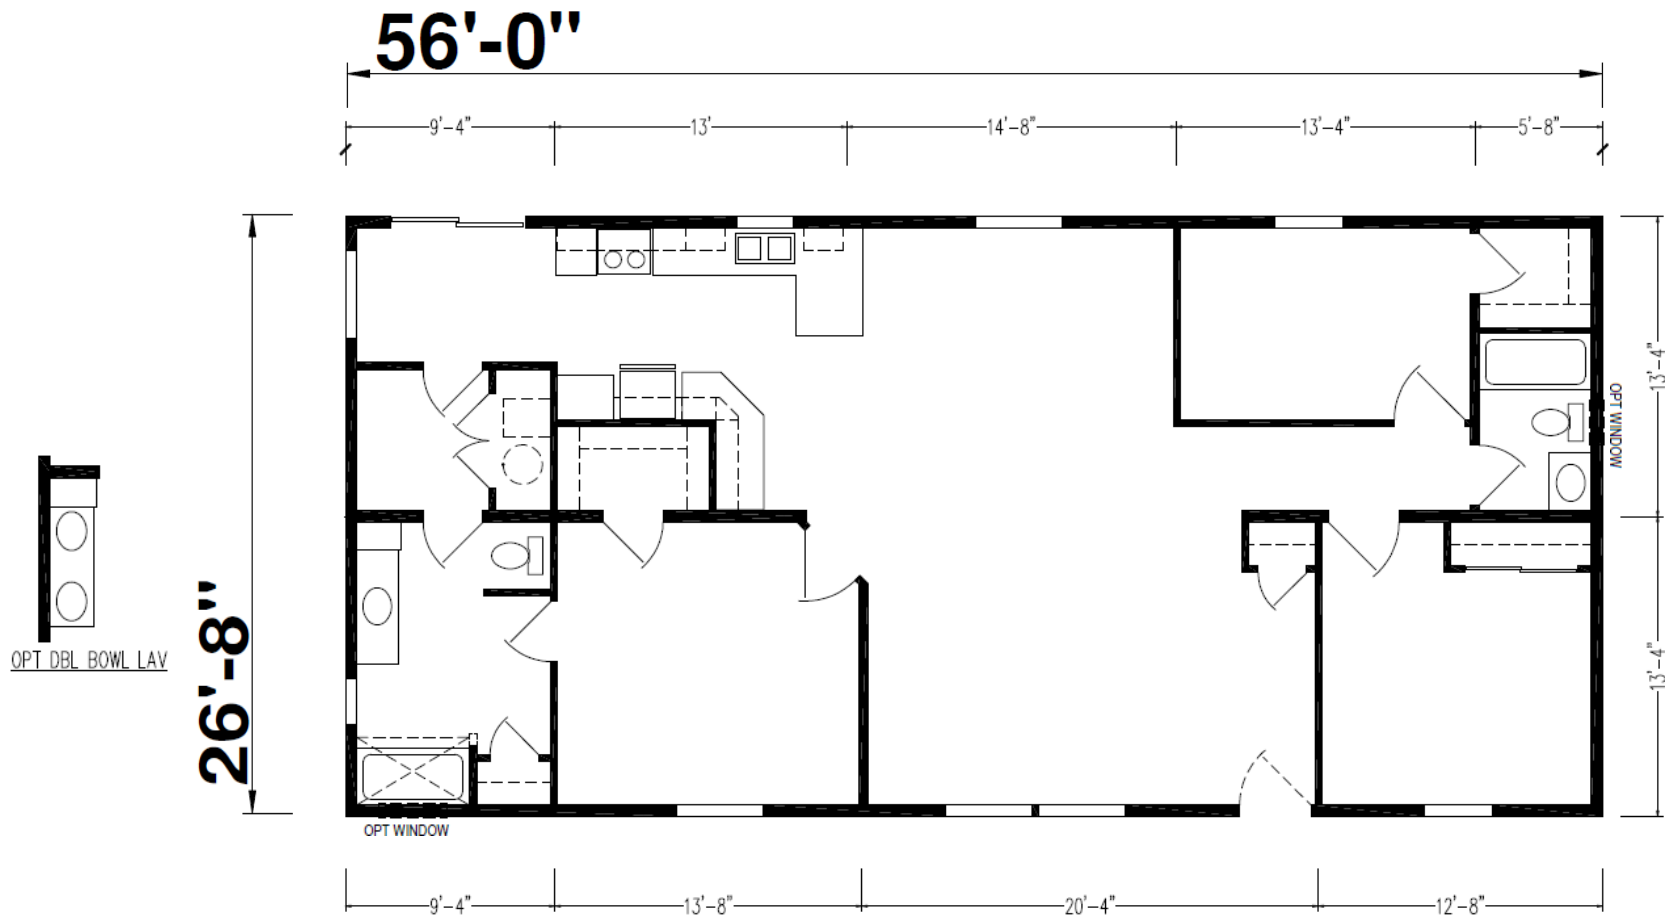

# Haven 1

Ridgewood Series

1,493 SQ. FT. (Approximate) 3 Bedroom, 2 Bath

CHAMPION  
HOMES CENTER

Last Updated: 2-12-24

**CHAMPION HOMES CENTER**  
550 Booth Bend Rd.  
McMinnville, OR 97128

**NorthWestFactoryDirectHomes.com | 1-800-645-4943**