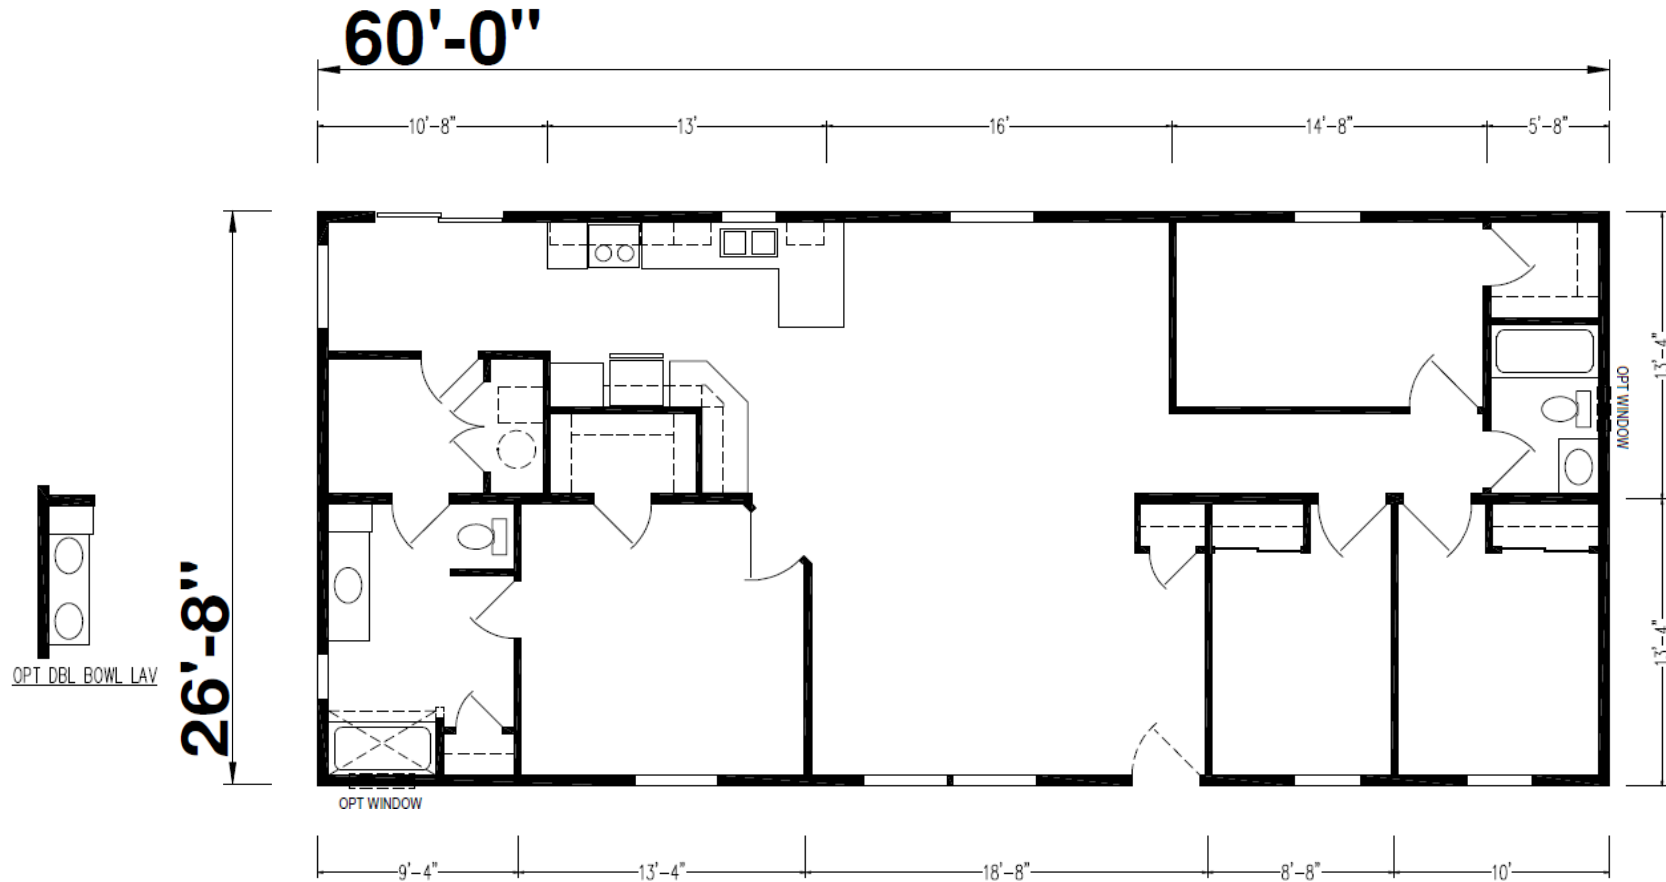

Haven 2

Ridgewood Series

1,600 SQ. FT. (Approximate) 4 Bedroom, 2 Bath

CHAMPION
HOMES CENTER

Last Updated: 3-12-24

CHAMPION HOMES CENTER
550 Booth Bend Rd.
McMinnville, OR 97128

NorthWestFactoryDirectHomes.com | 1-800-645-4943