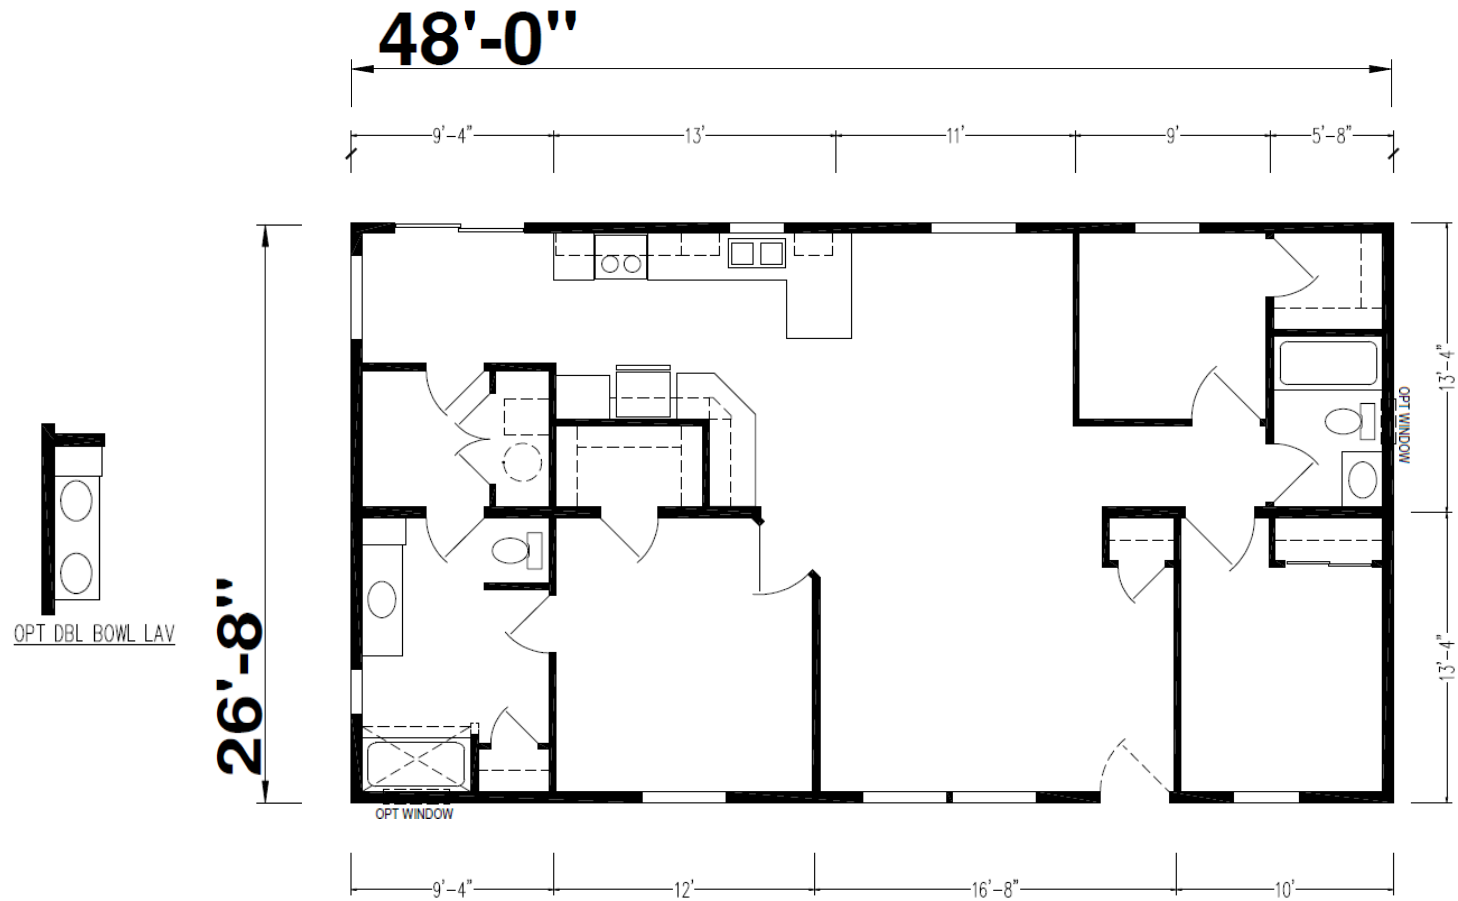

# Haven 3

Ridgewood Series

1,280 SQ. FT. (Approximate) 3 Bedroom, 2 Bath

CHAMPION  
HOMES CENTER

Last Updated: 2-12-24

**CHAMPION HOMES CENTER**  
550 Booth Bend Rd.  
McMinnville, OR 97128

**NorthWestFactoryDirectHomes.com | 1-800-645-4943**