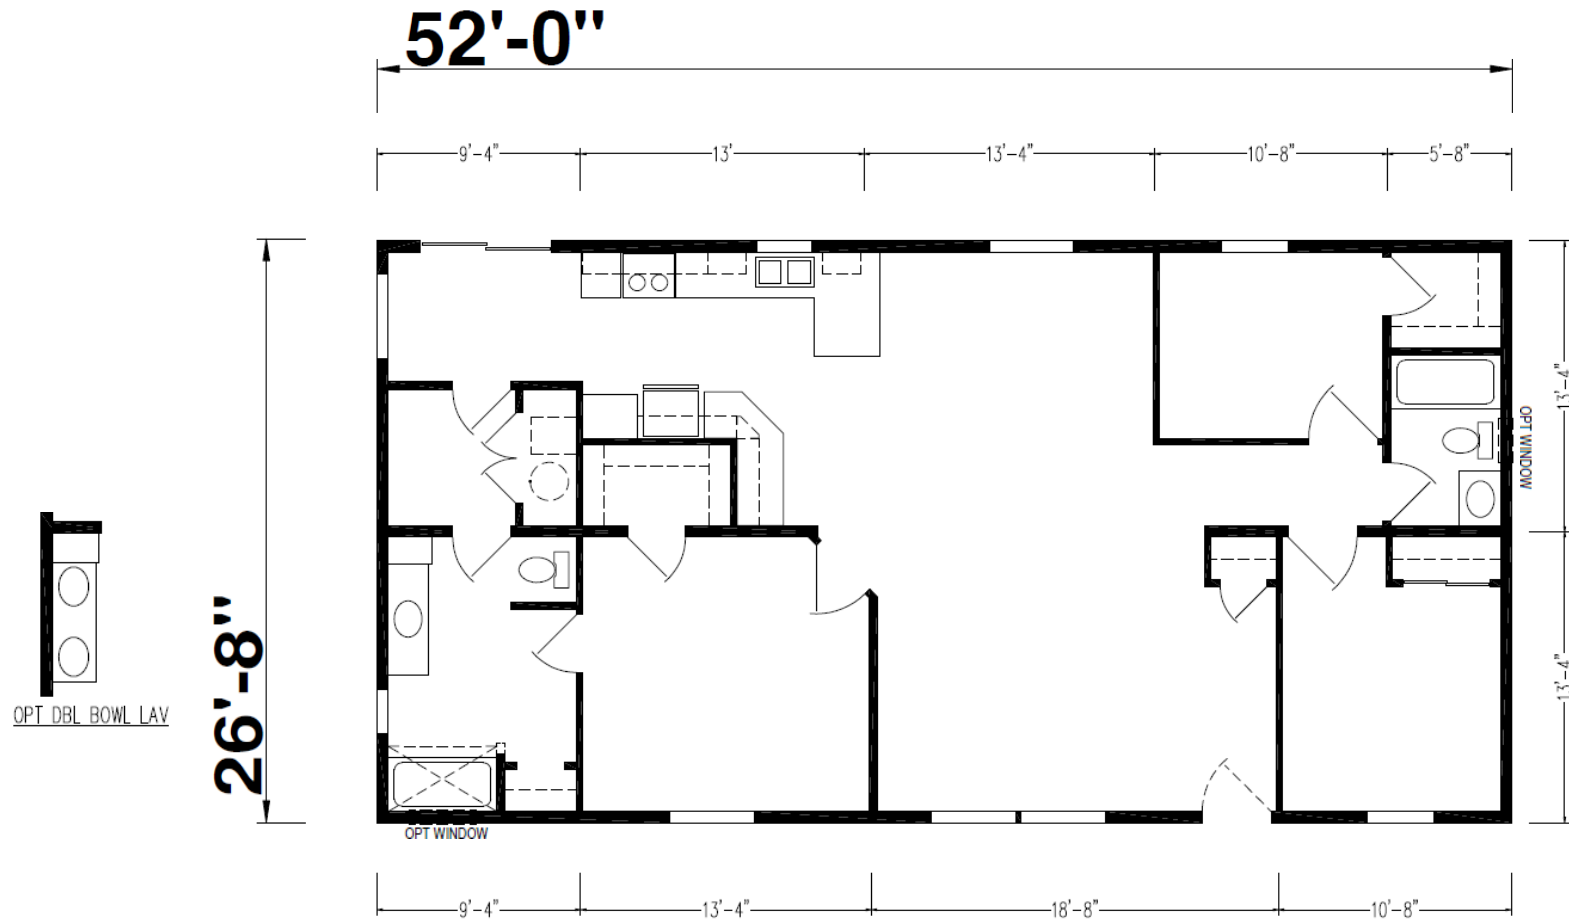

# Haven 4

Ridgewood Series

1,386 SQ. FT. (Approximate) 3 Bedroom, 2 Bath

CHAMPION  
HOMES CENTER

Last Updated: 2-12-24

**CHAMPION HOMES CENTER**  
550 Booth Bend Rd.  
McMinnville, OR 97128

**NorthWestFactoryDirectHomes.com | 1-800-645-4943**