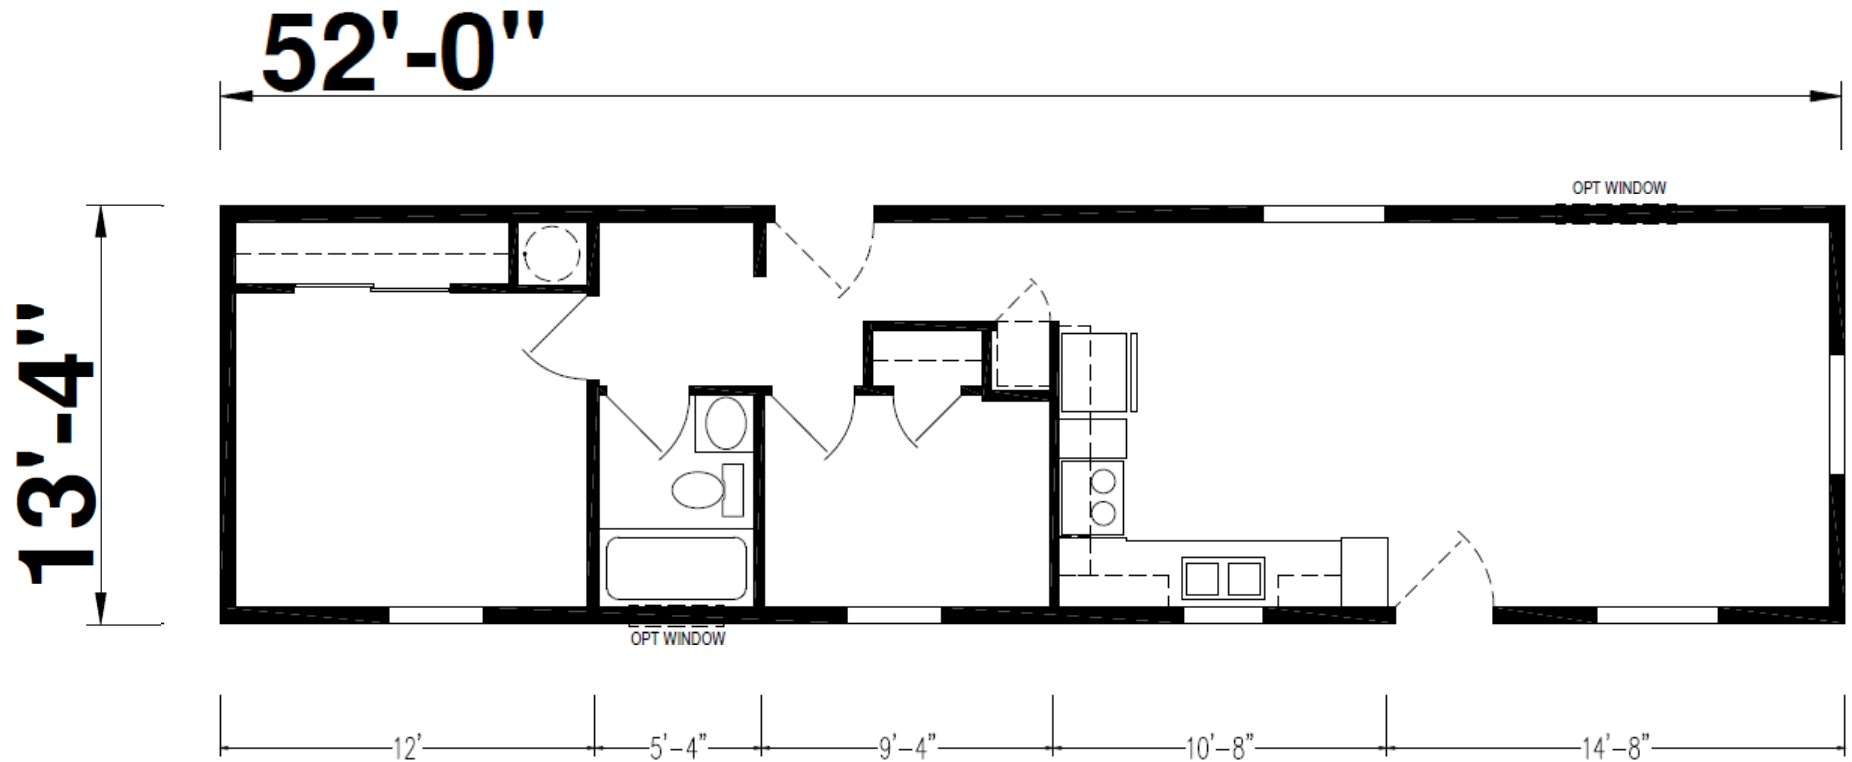

Hillsboro

Ridgewood Series

693 SQ. FT. (Approximate) 2 Bedroom, 1 Bath

CHAMPION
HOMES CENTER

Last Updated: 2-12-24

CHAMPION HOMES CENTER
550 Booth Bend Rd.
McMinnville, OR 97128

NorthWestFactoryDirectHomes.com | 1-800-645-4943