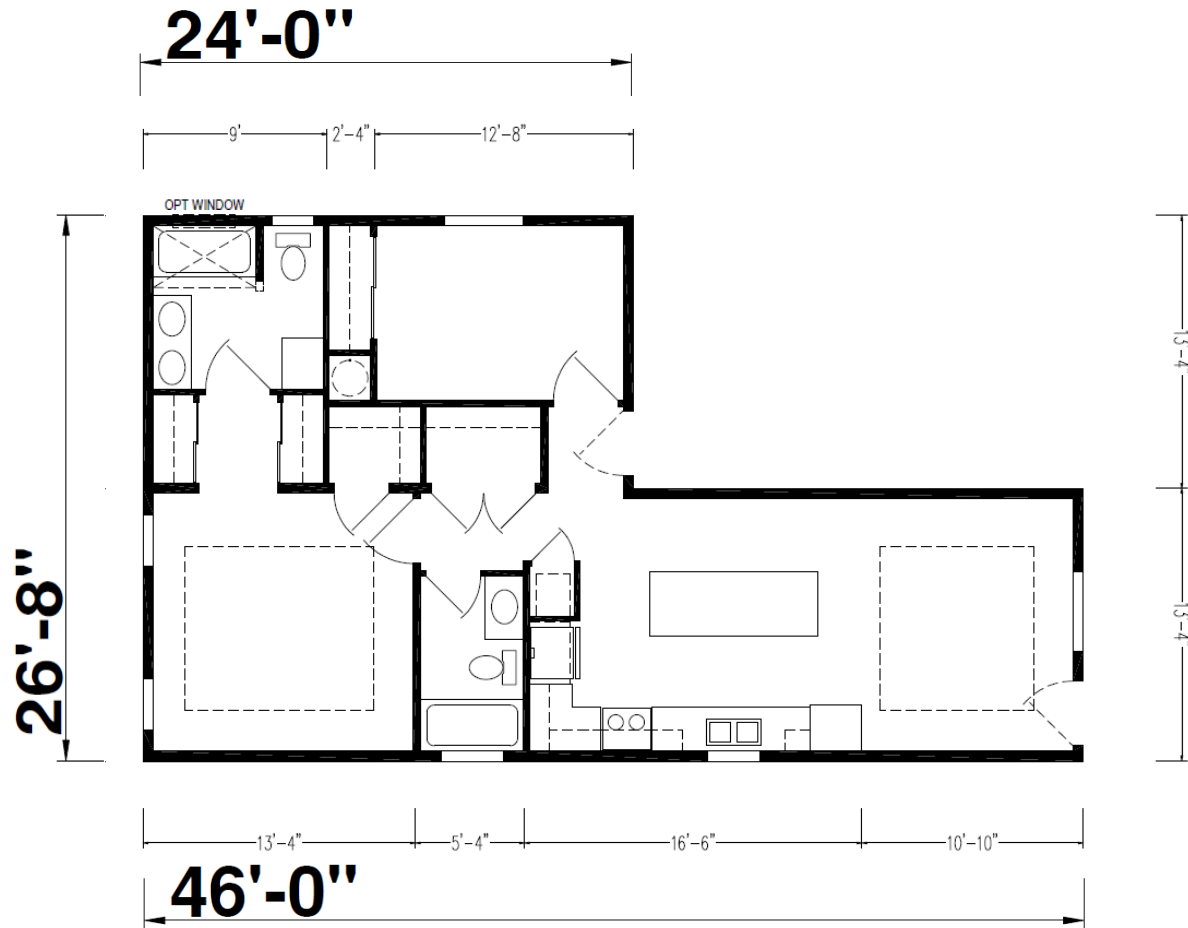

# Keasey

Hillcrest Series

933 SQ. FT. (Approximate) 2 Bedroom, 2 Bath

CHAMPION  
HOMES CENTER

Last Updated: 2-12-24

CHAMPION HOMES CENTER  
550 Booth Bend Rd.  
McMinnville, OR 97128

NorthWestFactoryDirectHomes.com | 1-800-645-4943