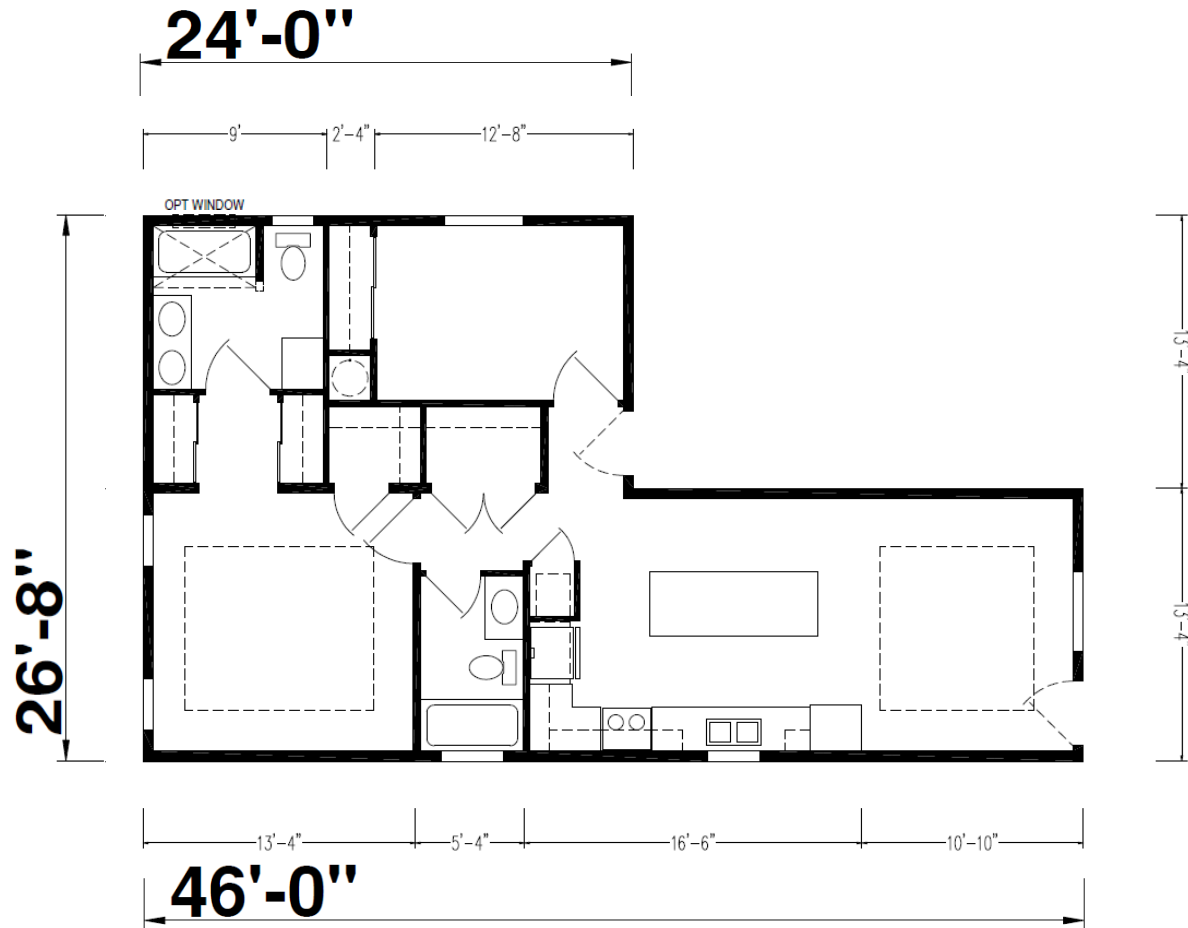

Keasey

Hillcrest Series

933 SQ. FT. (Approximate) 2 Bedroom, 2 Bath

Last Updated: 2-12-24

CHAMPION HOMES CENTER
550 Booth Bend Rd.
McMinnville, OR 97128

NorthWestFactoryDirectHomes.com | 1-800-645-4943

IMPORTANT: Champion Homes reserves the right to modify, cancel or substitute products or features of this event at any time without prior notice or obligation. Pictures and other promotional materials are representative and may depict or contain floor plans, square footages, elevations, options, upgrades, extra design features, decorations, floor coverings, specialty light fixtures, custom paint and wall coverings, window treatments, landscaping, sound and alarm systems, furnishings, appliances, and other designer/decorator features and amenities that are not included as part of the home and/or may not be available at all locations. Home, pricing and community information is subject to change, and homes to prior sale, at any time without notice or obligation. ©2020 Alta Cima Corp. All rights reserved.