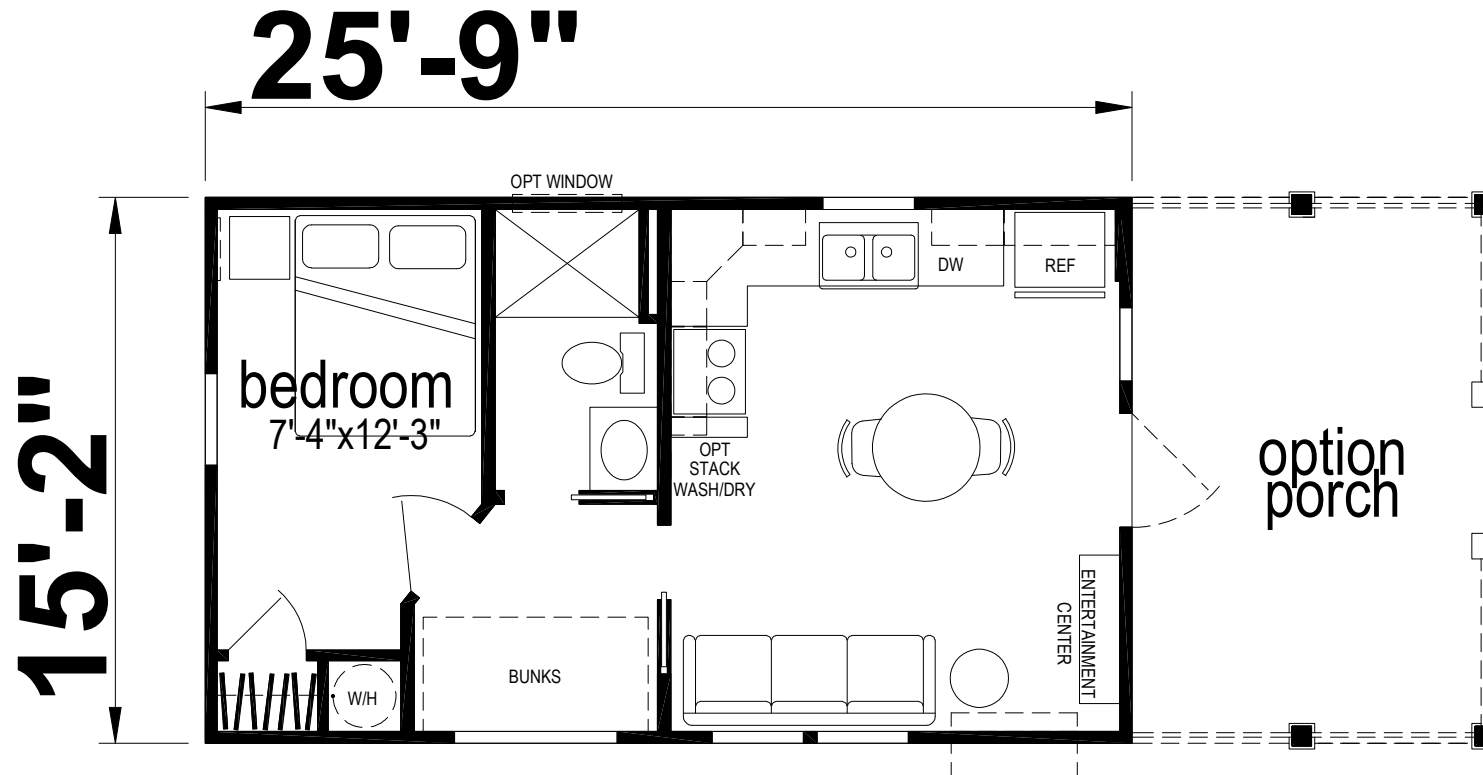

Keenly

Shore Park Series

390 SQ. FT. (Approximate) 1 Bedroom, 1 Bath

Last Updated: 3-28-24

CHAMPION HOMES CENTER
550 Booth Bend Rd.
McMinnville, OR 97128

NorthWestFactoryDirectHomes.com | 1-800-645-4943

IMPORTANT: Champion Homes reserves the right to modify, cancel or substitute products or features of this event at any time without prior notice or obligation. Pictures and other promotional materials are representative and may depict or contain floor plans, square footages, elevations, options, upgrades, extra design features, decorations, floor coverings, specialty light fixtures, custom paint and wall coverings, window treatments, landscaping, sound and alarm systems, furnishings, appliances, and other designer/decorator features and amenities that are not included as part of the home and/or may not be available at all locations. Home, pricing and community information is subject to change, and homes to prior sale, at any time without notice or obligation. ©2023 Champion Homes. All rights reserved.