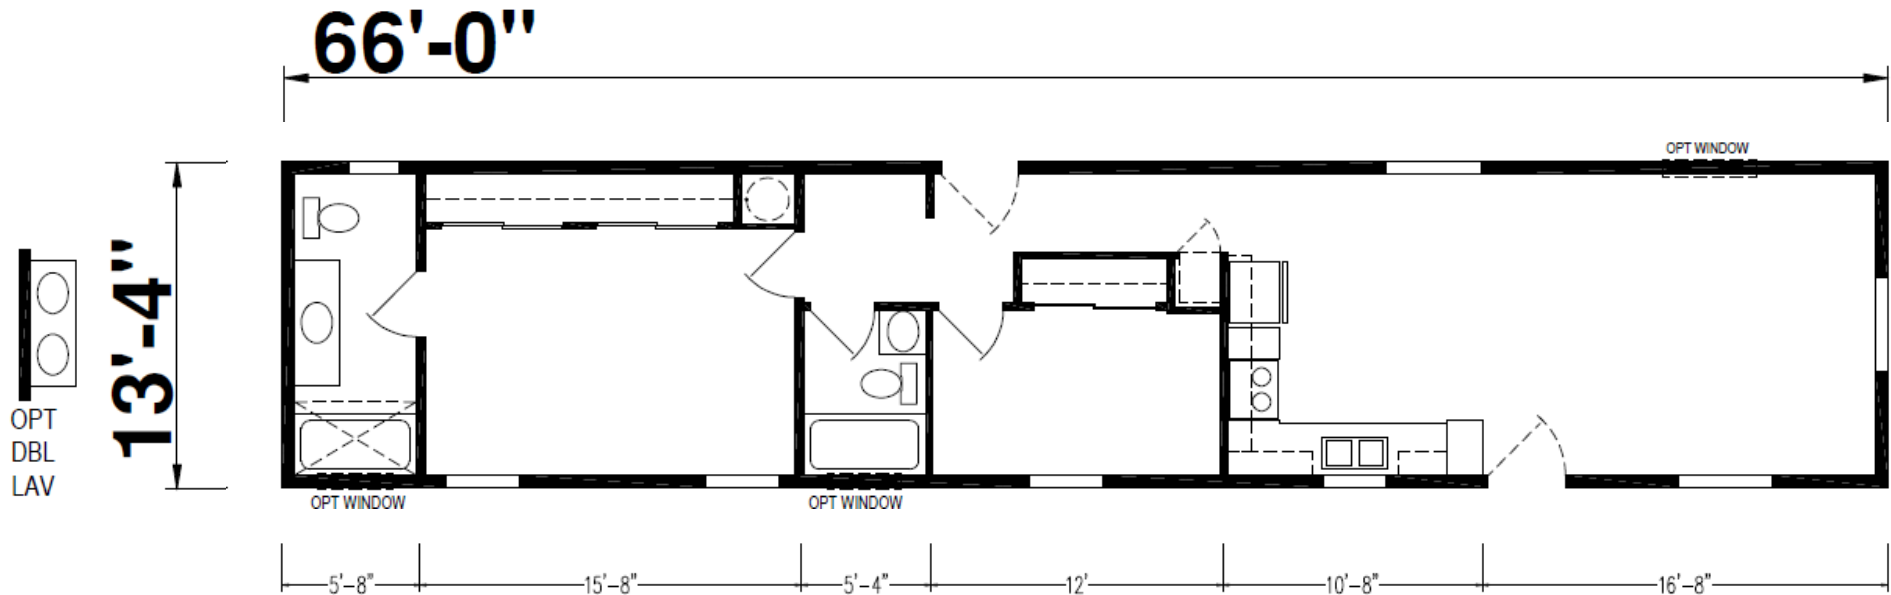

Leflore

Ridgewood Series

880 SQ. FT. (Approximate) 2 Bedroom, 2 Bath

CHAMPION
HOMES CENTER

Last Updated: 2-12-24

CHAMPION HOMES CENTER
550 Booth Bend Rd.
McMinnville, OR 97128

NorthWestFactoryDirectHomes.com | 1-800-645-4943