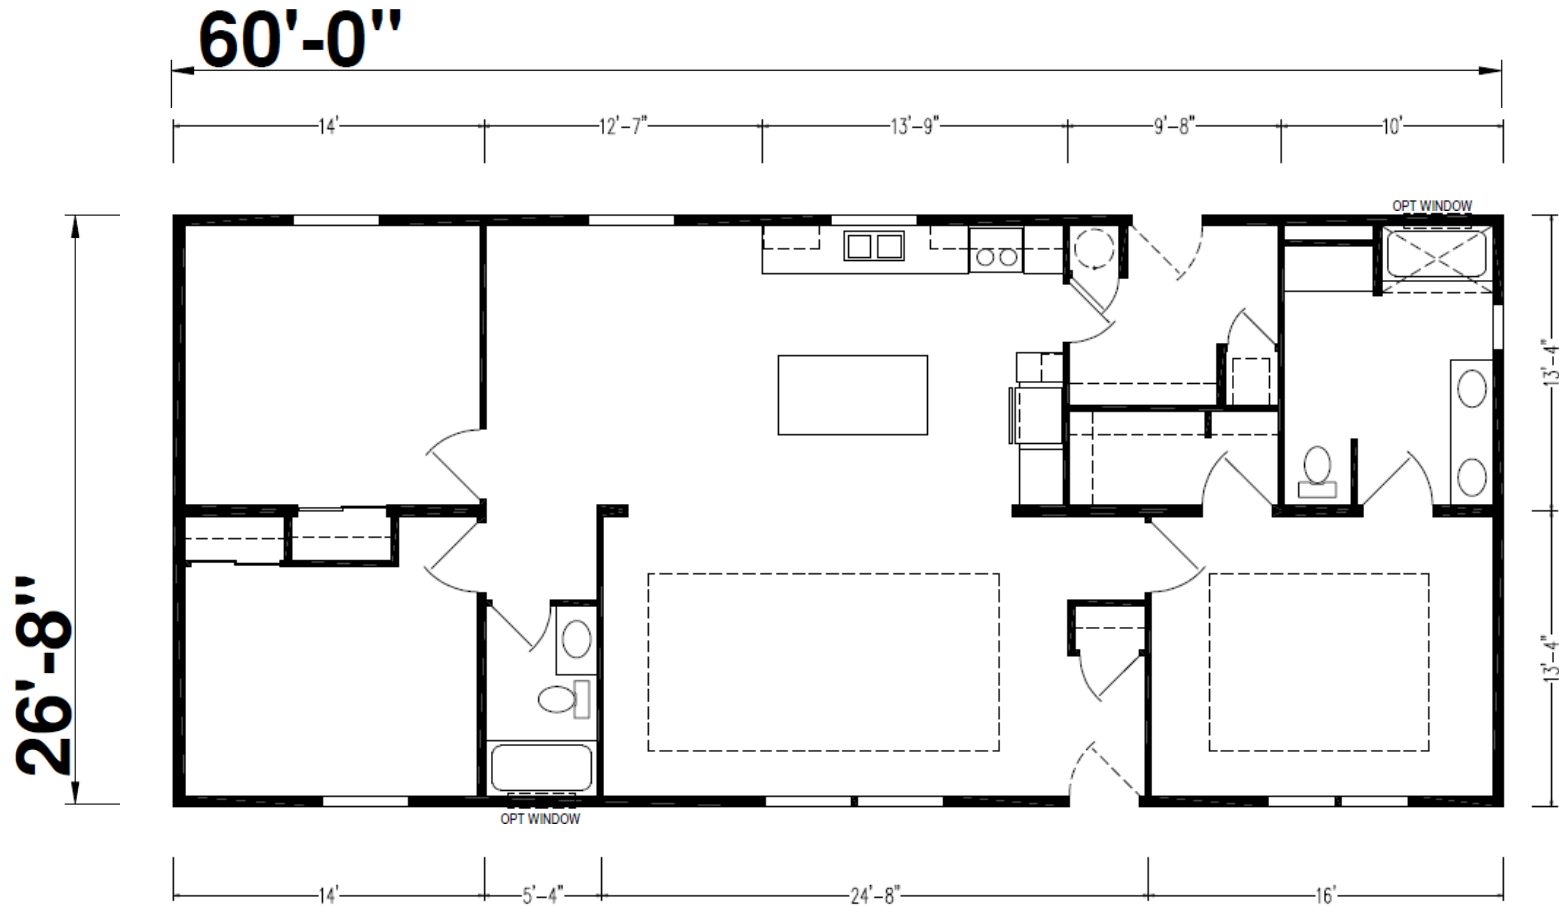

# Malabon

Hillcrest Series

1,600 SQ. FT. (Approximate) 3 Bedroom, 2 Bath

CHAMPION<sup>®</sup>  
HOMES CENTER

Last Updated: 2-12-24

**CHAMPION HOMES CENTER**  
550 Booth Bend Rd.  
McMinnville, OR 97128

**NorthWestFactoryDirectHomes.com | 1-800-645-4943**