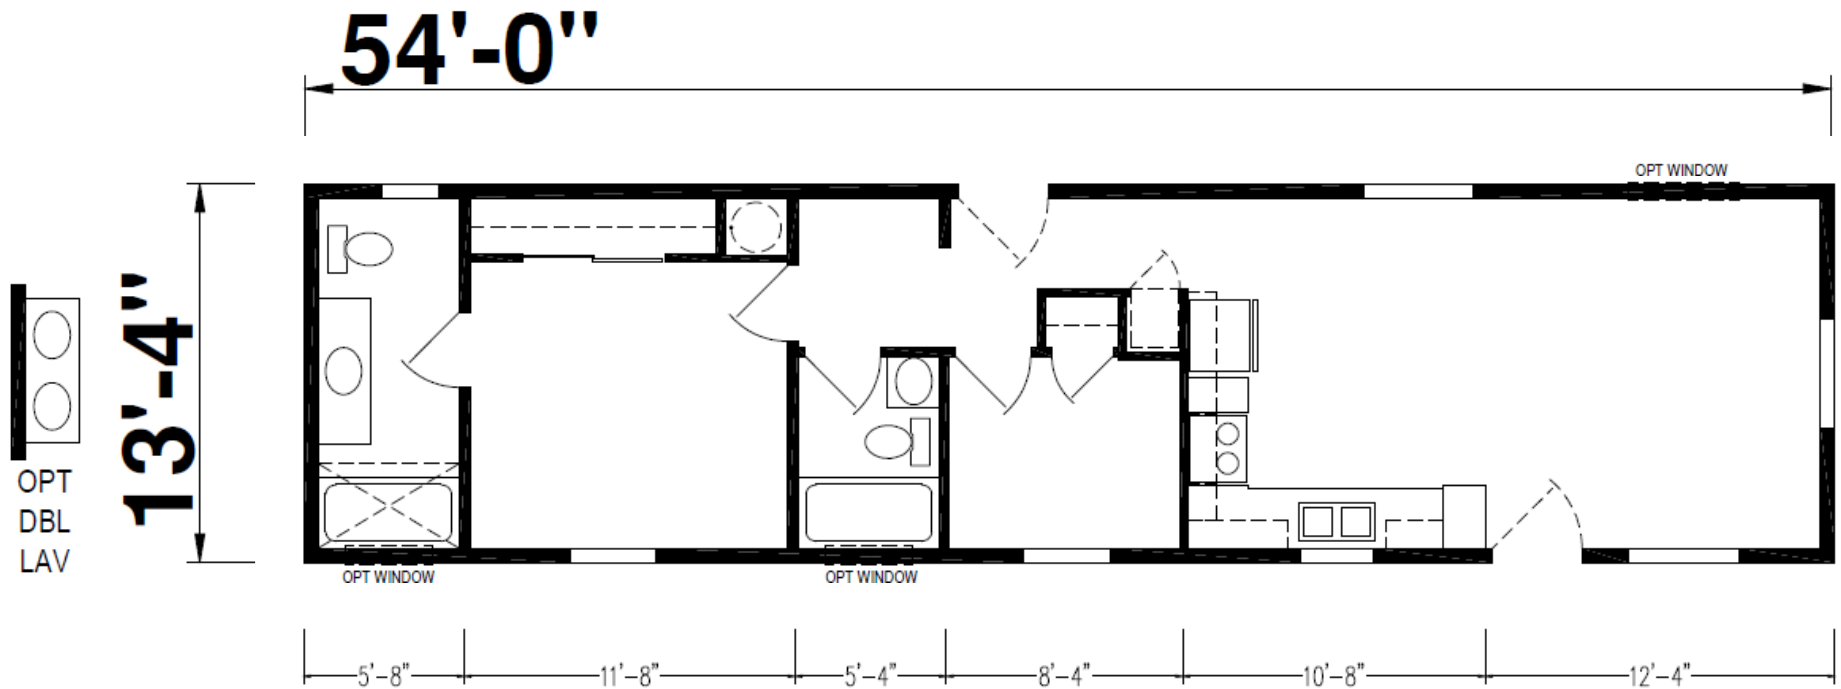

# McCarley

Ridgewood Series

720 SQ. FT. (Approximate) 2 Bedroom, 2 Bath

CHAMPION  
HOMES CENTER

Last Updated: 2-12-24

CHAMPION HOMES CENTER  
550 Booth Bend Rd.  
McMinnville, OR 97128

NorthWestFactoryDirectHomes.com | 1-800-645-4943