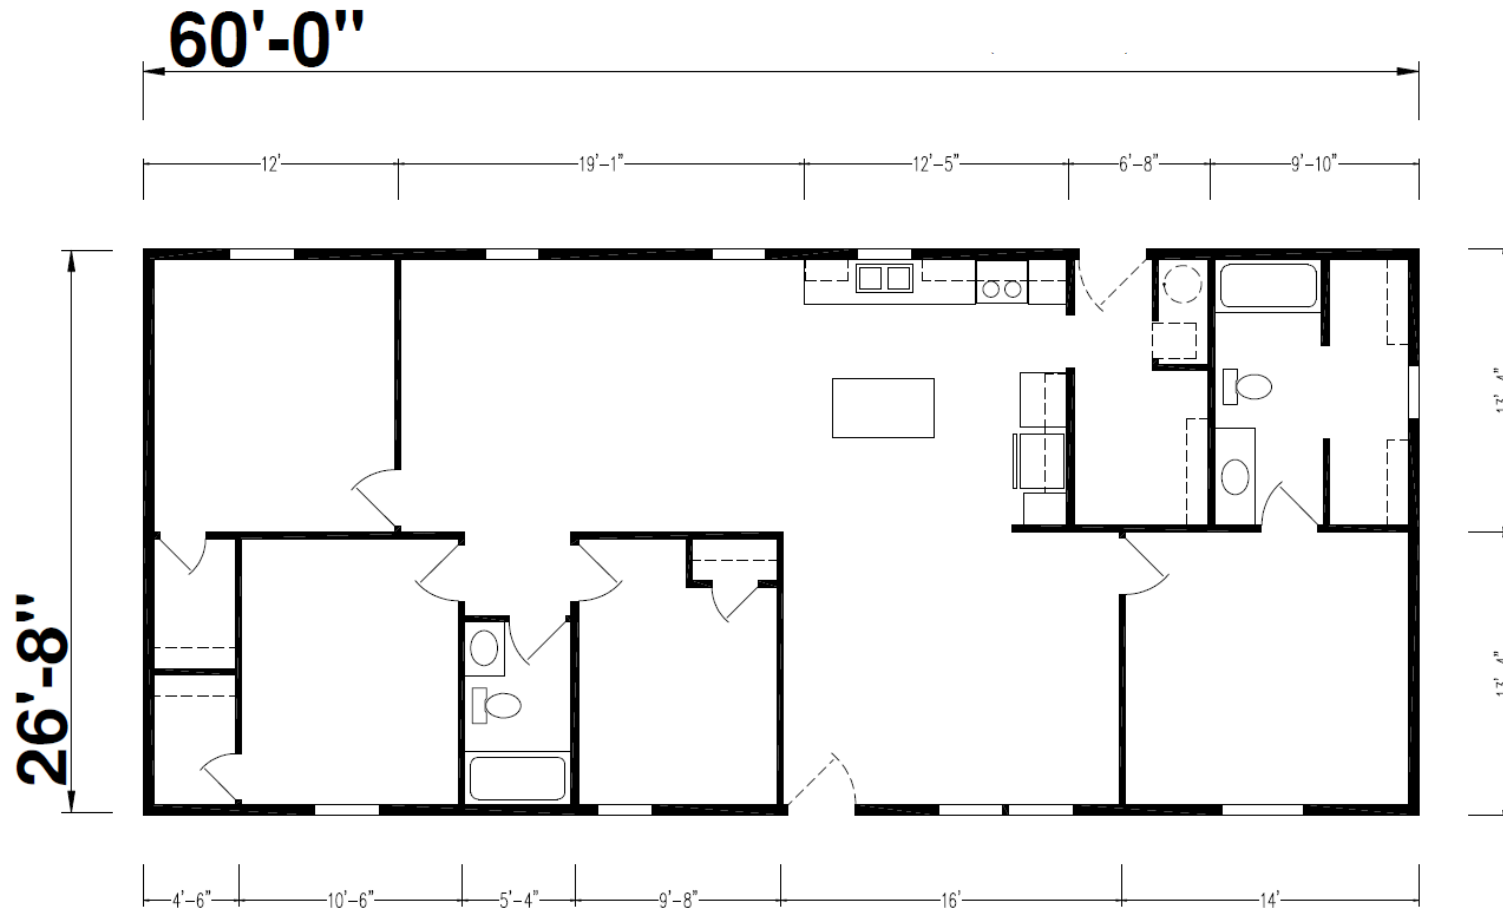

McNary

Redman Series

1,600 SQ. FT. (Approximate) 4 Bedroom, 2 Bath

CHAMPION
HOMES CENTER

Last Updated: 2-12-24

CHAMPION HOMES CENTER
550 Booth Bend Rd.
McMinnville, OR 97128

NorthWestFactoryDirectHomes.com | 1-800-645-4943