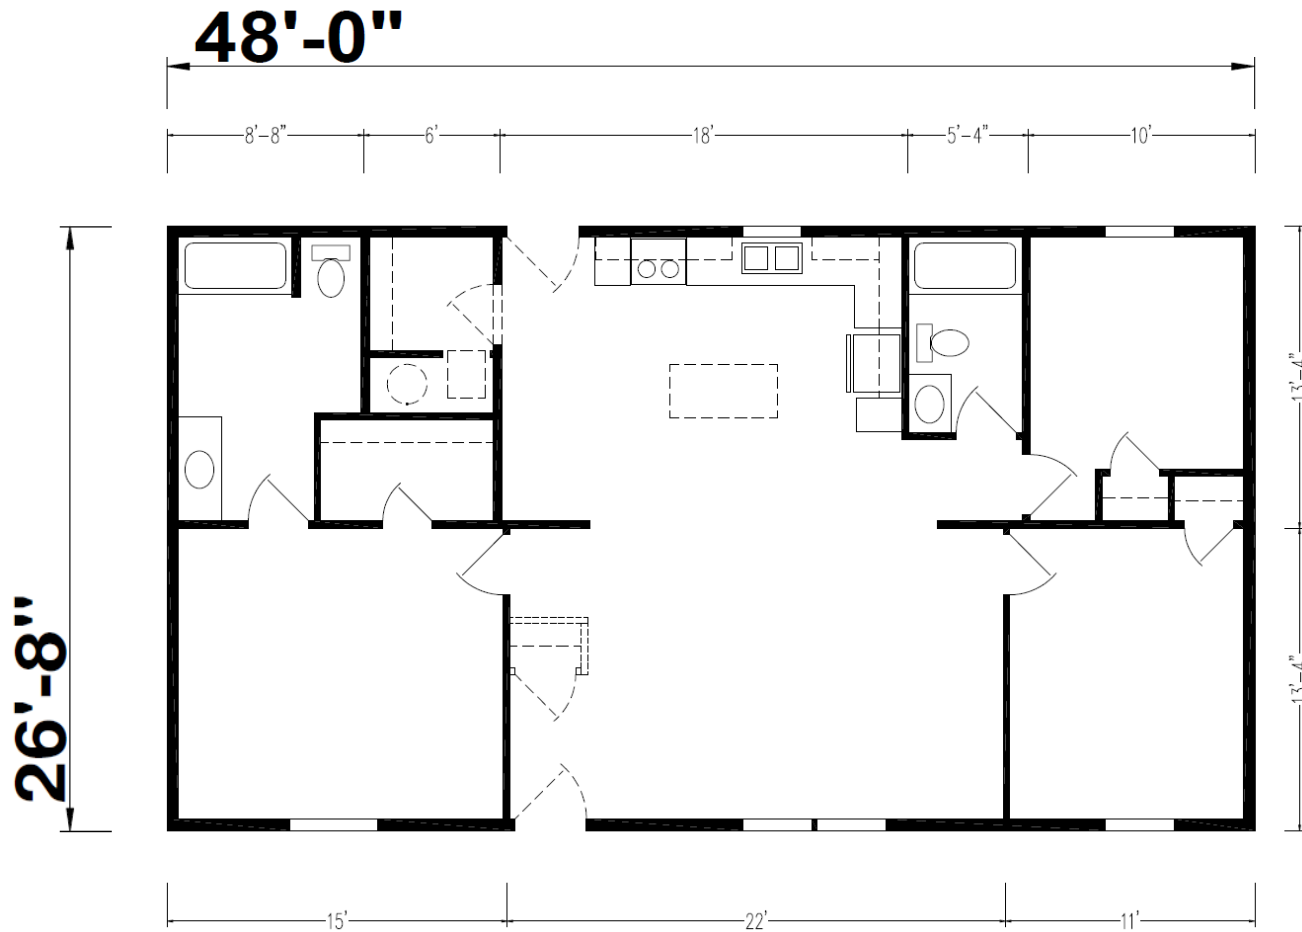

Meadowood

Redman Series

1,280 SQ. FT. (Approximate) 3 Bedroom, 2 Bath

CHAMPION
HOMES CENTER

Last Updated: 3-12-24

CHAMPION HOMES CENTER
550 Booth Bend Rd.
McMinnville, OR 97128

NorthWestFactoryDirectHomes.com | 1-800-645-4943