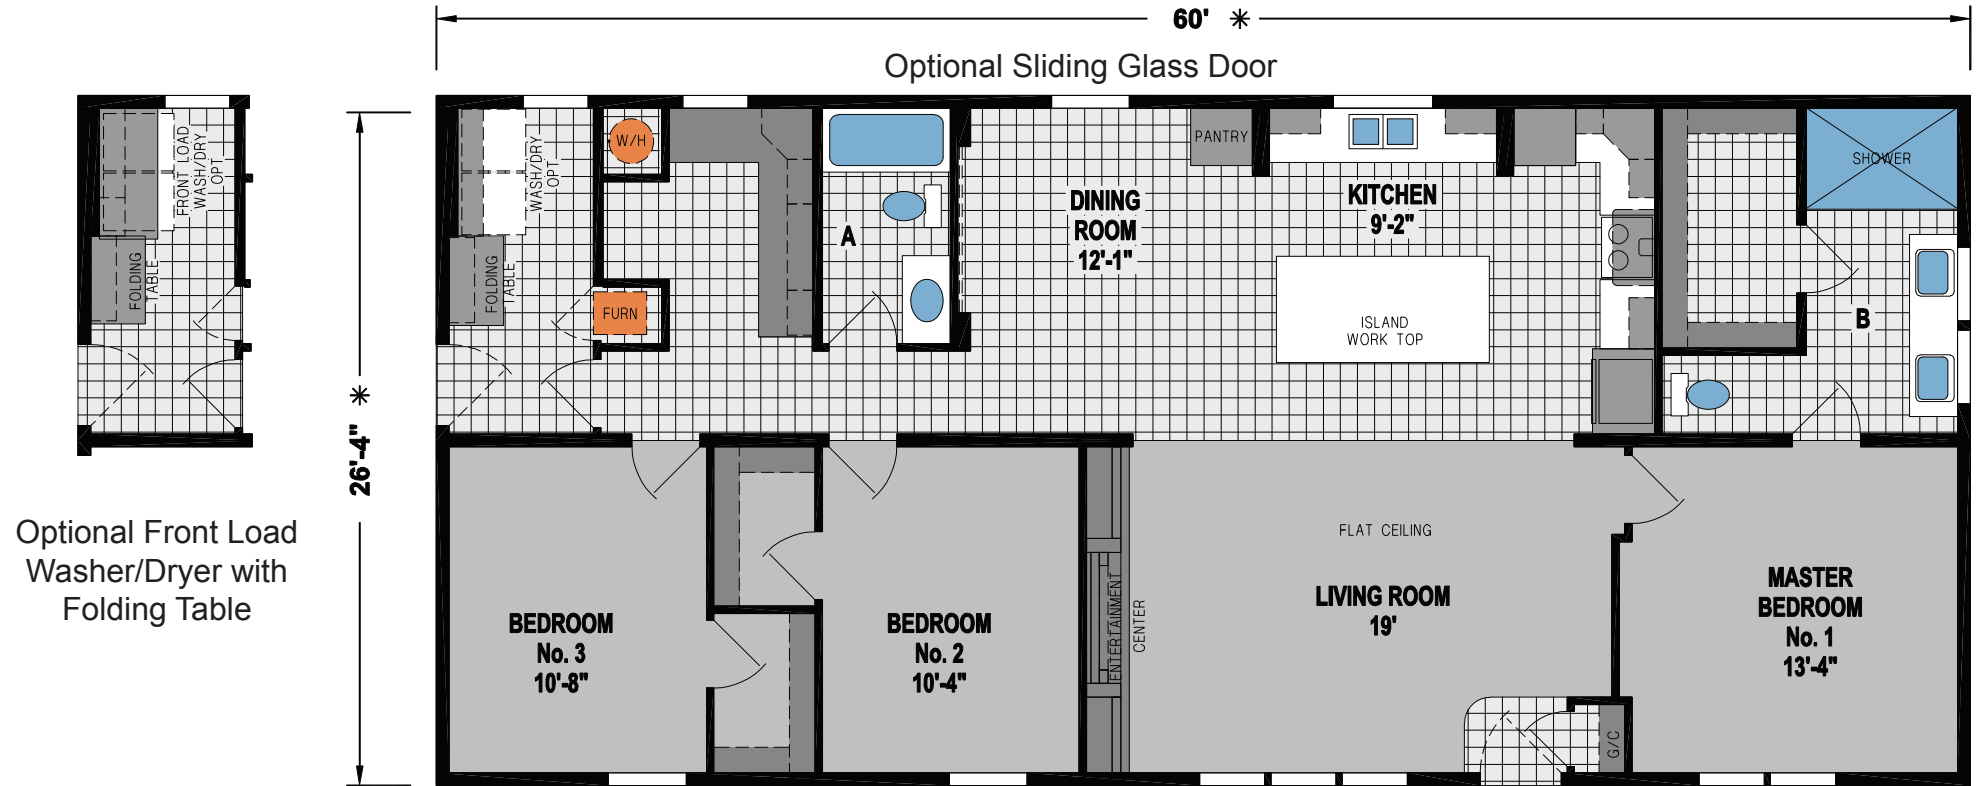

Merlin

Spectra Series

1,580 SQ. FT. (Approximate) 3 Bedroom, 2 Bath

CHAMPION
HOMES CENTER

Last Updated: 9-22-23

Optional Front Load Washer/Dryer with Folding Table

CHAMPION HOMES CENTER
550 Booth Bend Rd.
McMinnville, OR 97128