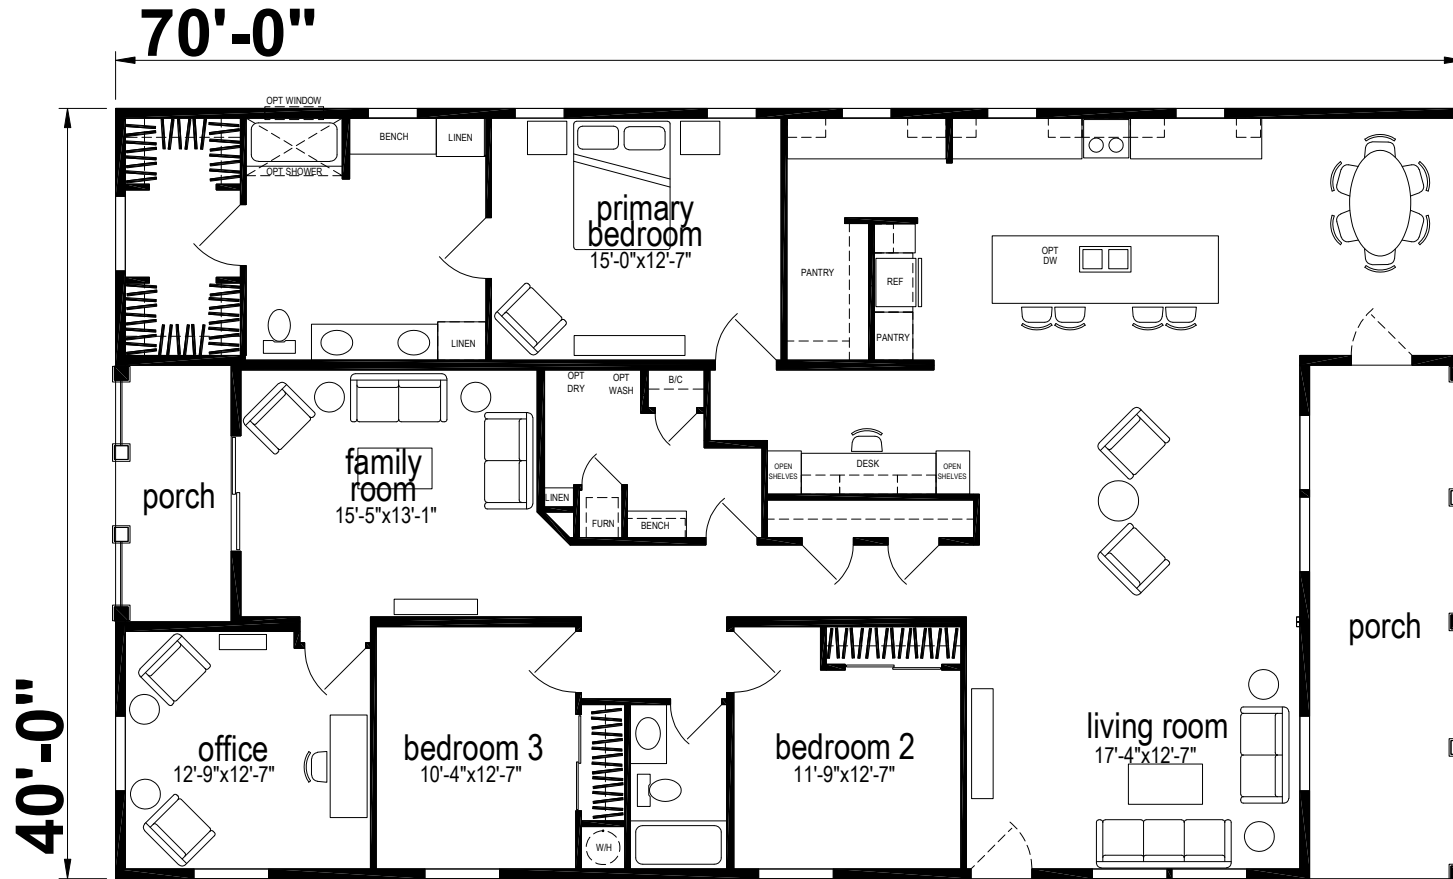

Molalla

Hillcrest Triple Series

2,506 SQ. FT. (Approximate) 3 Bedroom, 2 Bath

Last Updated: 5-6-24

CHAMPION HOMES CENTER
550 Booth Bend Rd.
McMinnville, OR 97128

NorthWestFactoryDirectHomes.com | 1-800-645-4943