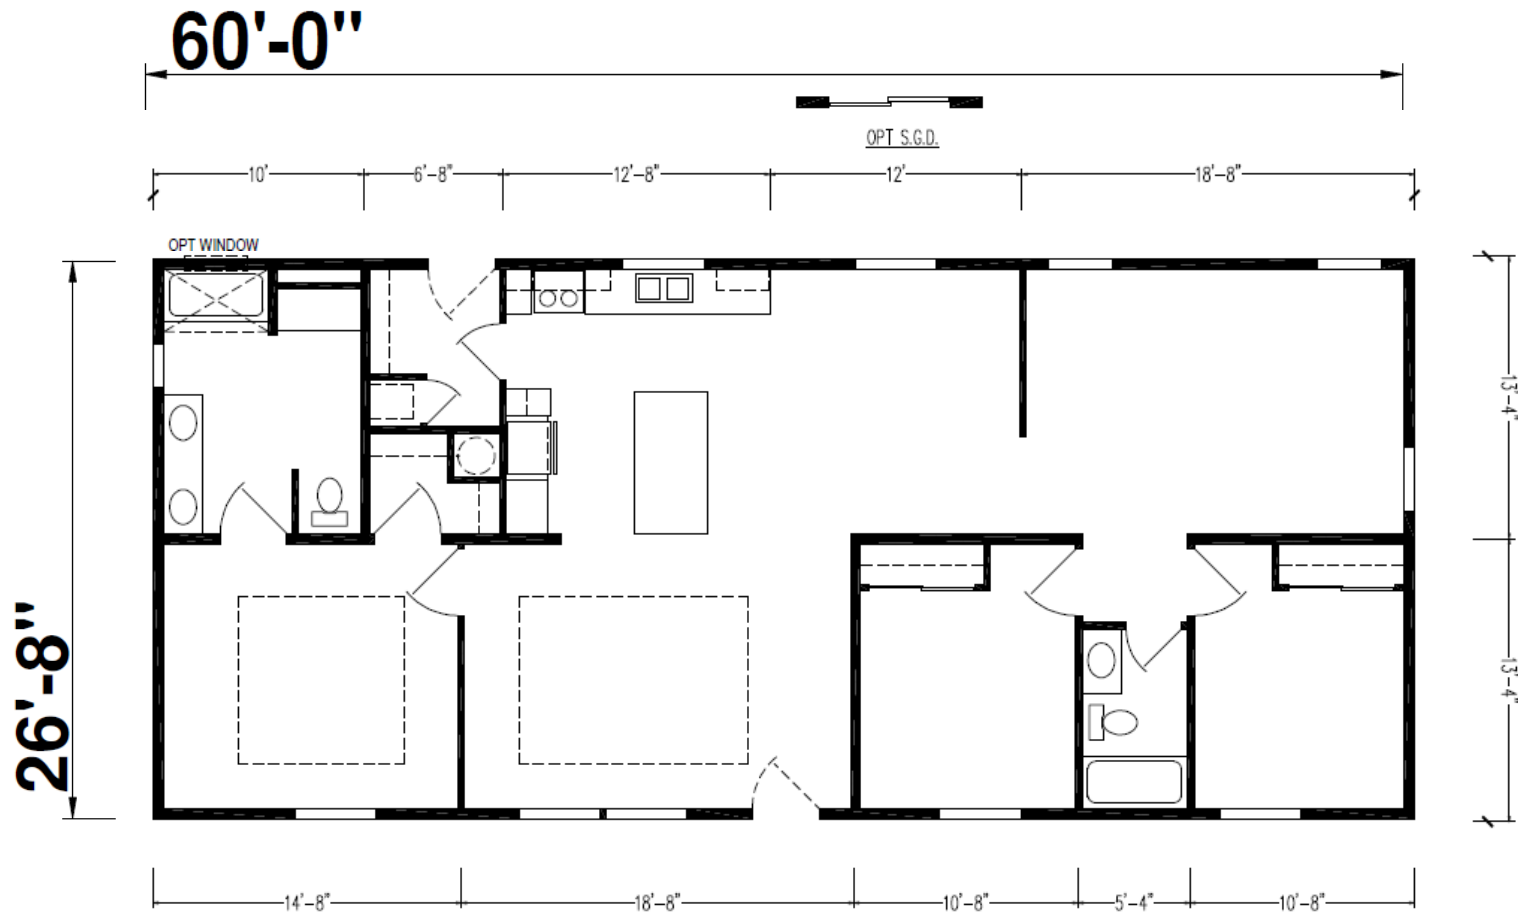

Monument

Hillcrest Series

1,600 SQ. FT. (Approximate) 3 Bedroom, 2 Bath

CHAMPION[®]
HOMES CENTER

Last Updated: 2-12-24

CHAMPION HOMES CENTER
550 Booth Bend Rd.
McMinnville, OR 97128

NorthWestFactoryDirectHomes.com | 1-800-645-4943