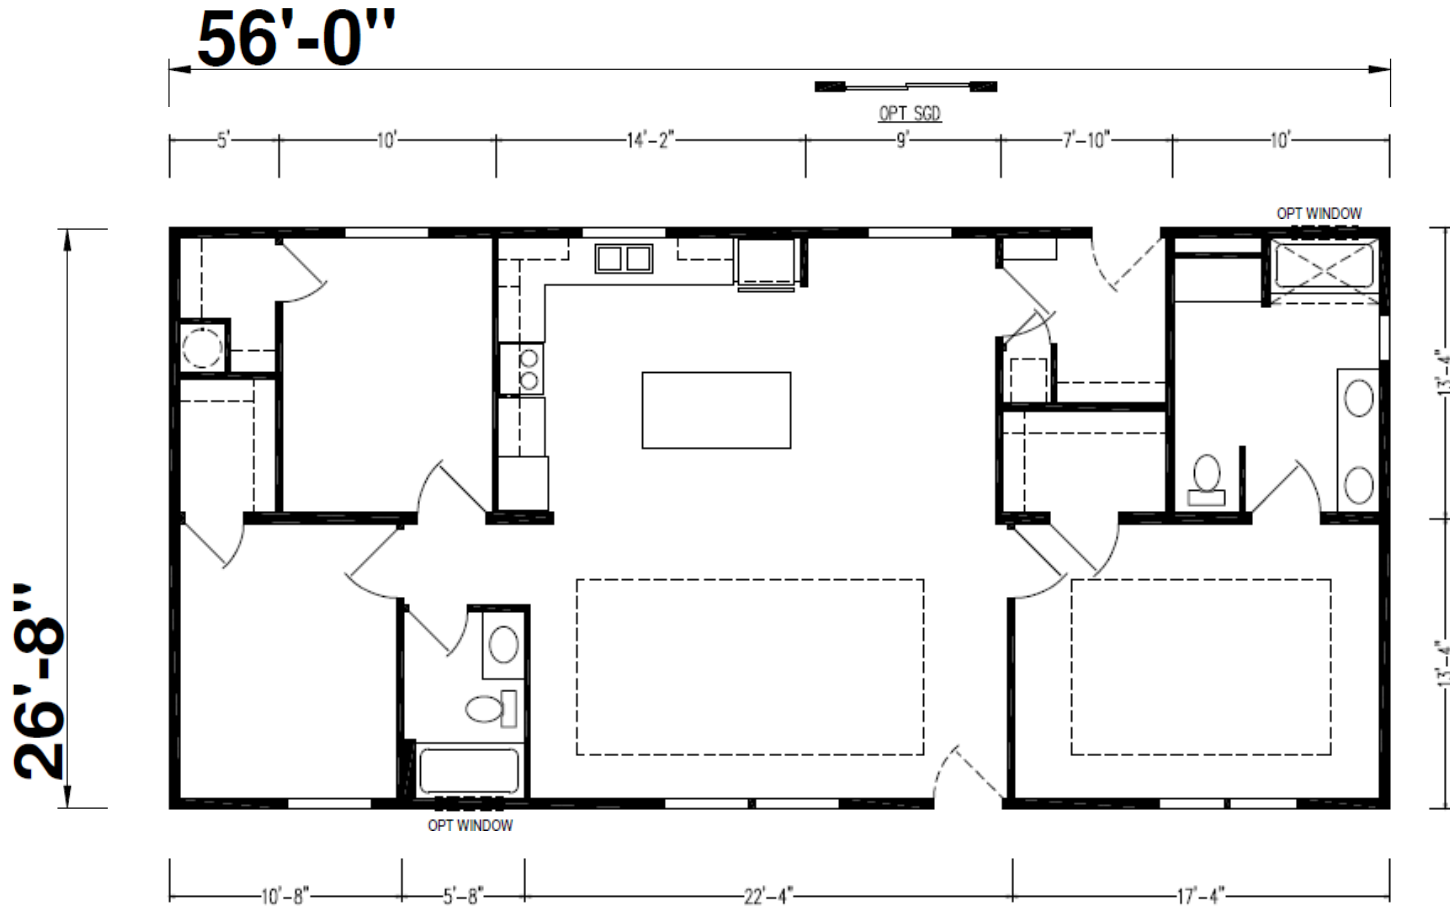

# Moro

Hillcrest Series

1,493 SQ. FT. (Approximate) 3 Bedroom, 2 Bath

CHAMPION  
HOMES CENTER

Last Updated: 2-12-24

CHAMPION HOMES CENTER  
550 Booth Bend Rd.  
McMinnville, OR 97128

NorthWestFactoryDirectHomes.com | 1-800-645-4943