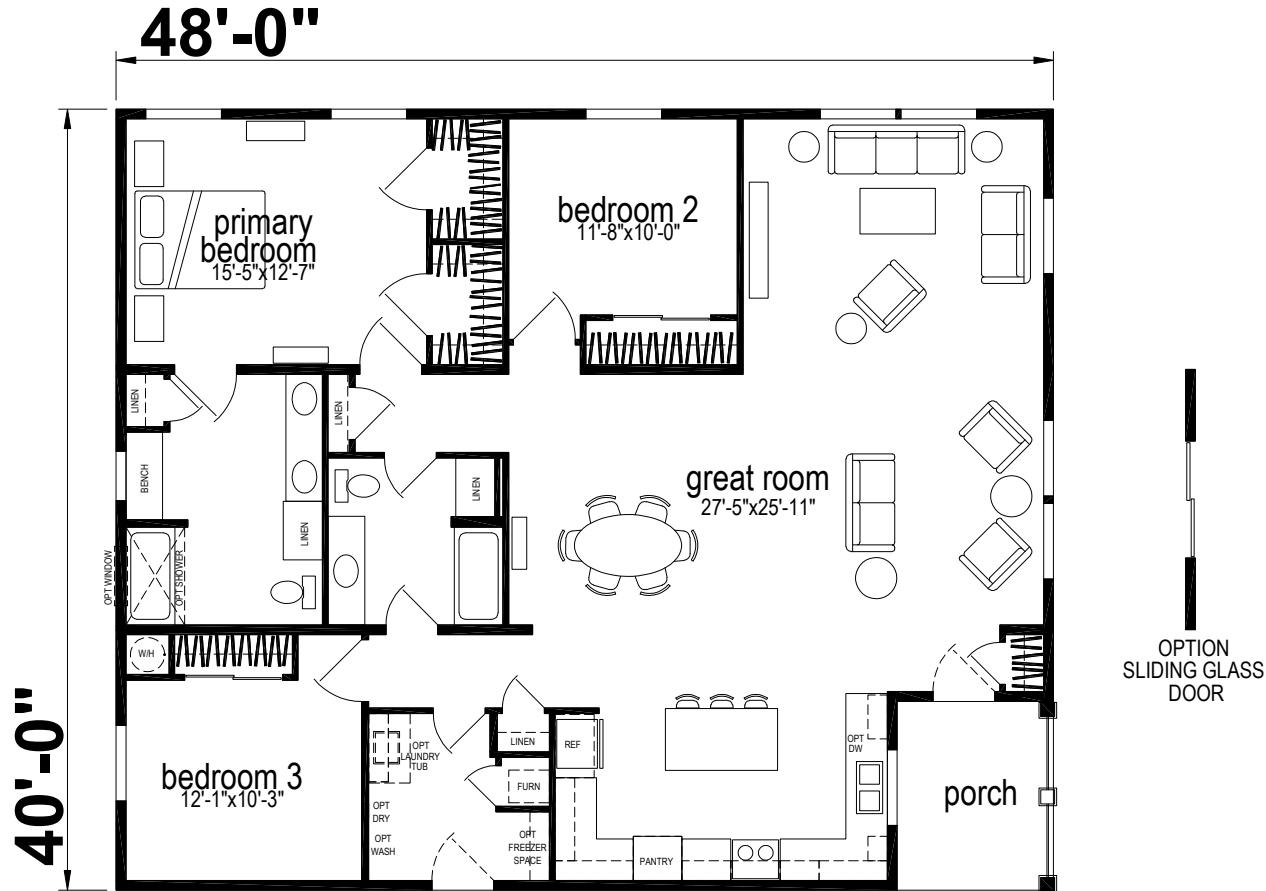

Morrow

Hillcrest Triple Series

1,842 SQ. FT. (Approximate) 3 Bedroom, 2 Bath

Last Updated: 5-6-24

CHAMPION HOMES CENTER
550 Booth Bend Rd.
McMinnville, OR 97128

NorthWestFactoryDirectHomes.com | 1-800-645-4943