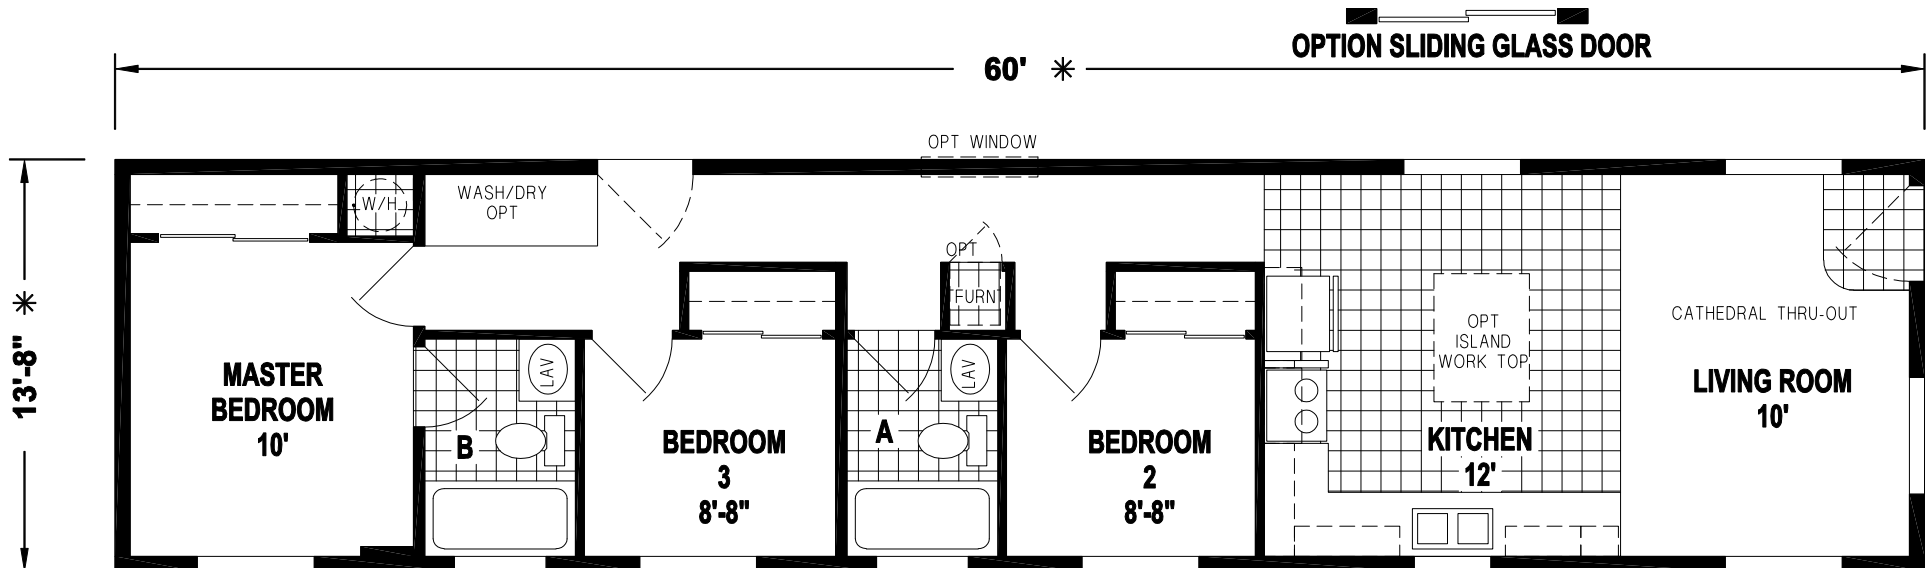

Neskowin

Ramada Value Series

3 Bedrooms, 2 Baths
Approx. 820 Sq. Ft.

Last Updated: 1-10-20

Factory Expo Home Centers
550 Booth Bend Road
McMinnville, Oregon 97128

I authorize Factory Expo to build my house, per this plan.