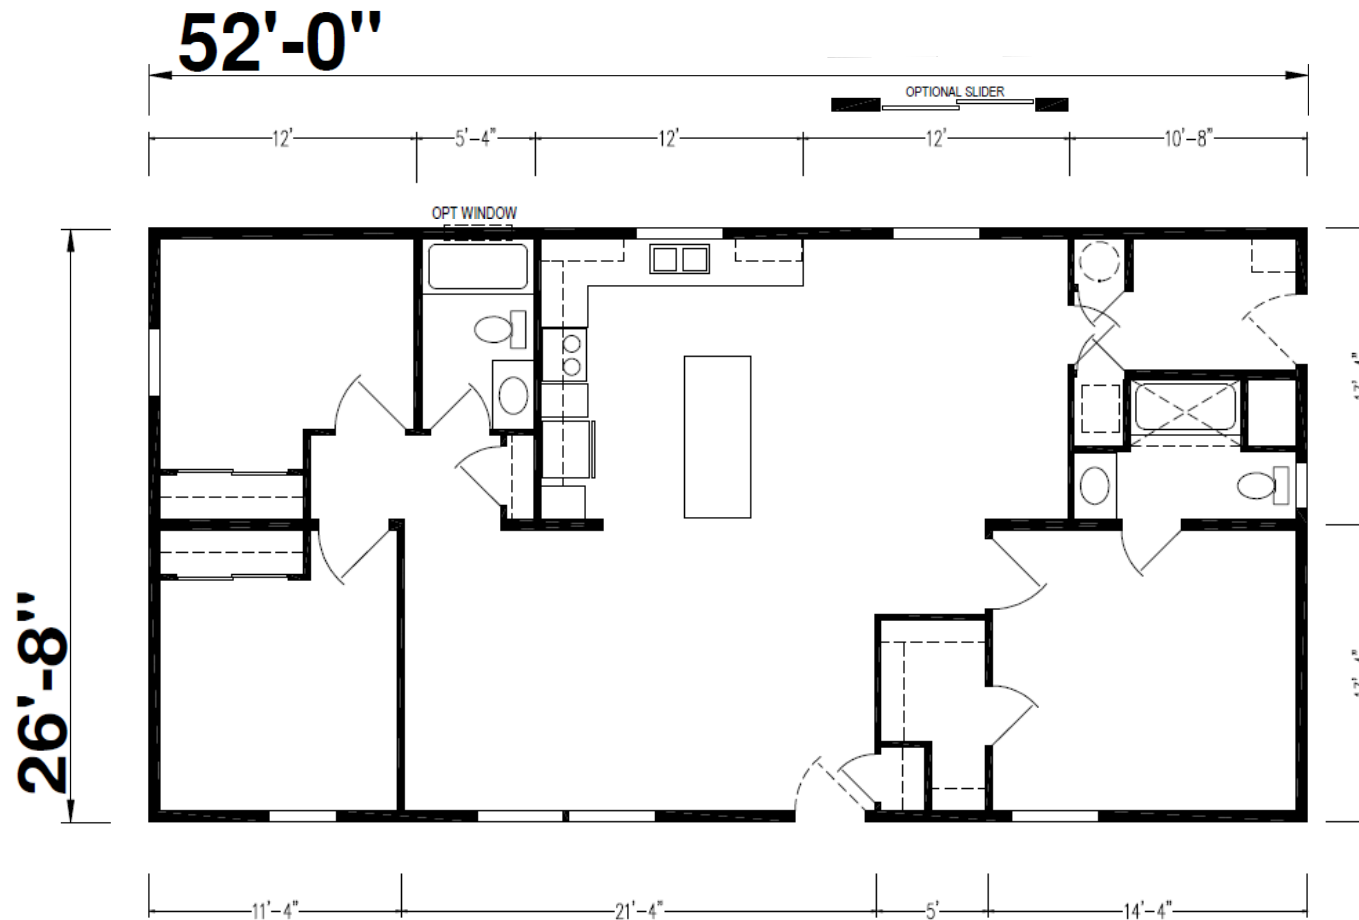

Olwell

Ridgewood Series

1,386 SQ. FT. (Approximate) 3 Bedroom, 2 Bath

CHAMPION
HOMES CENTER

Last Updated: 2-12-24

CHAMPION HOMES CENTER
550 Booth Bend Rd.
McMinnville, OR 97128

NorthWestFactoryDirectHomes.com | 1-800-645-4943