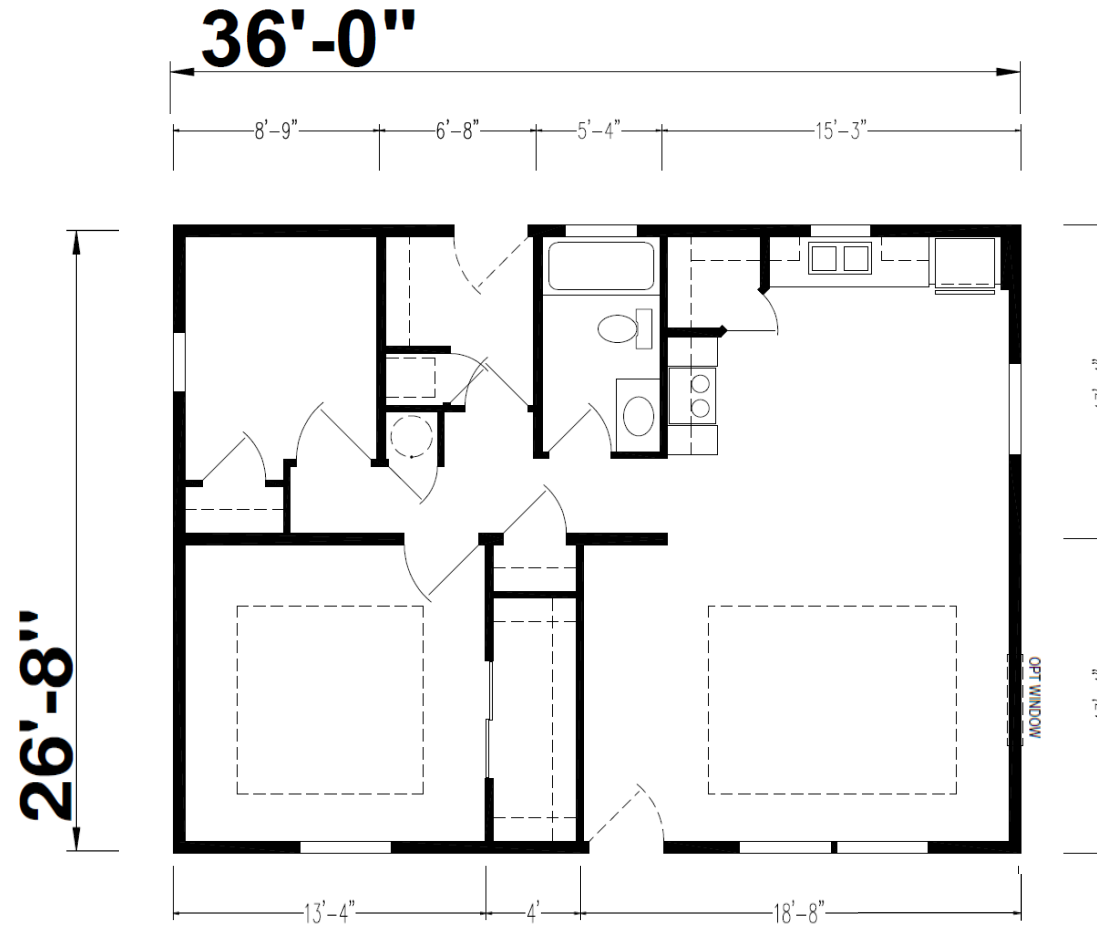

Pinion

Hillcrest Series

960 SQ. FT. (Approximate) 2 Bedroom, 1 Bath

CHAMPION
HOMES CENTER

Last Updated: 2-12-24

CHAMPION HOMES CENTER
550 Booth Bend Rd.
McMinnville, OR 97128

NorthWestFactoryDirectHomes.com | 1-800-645-4943