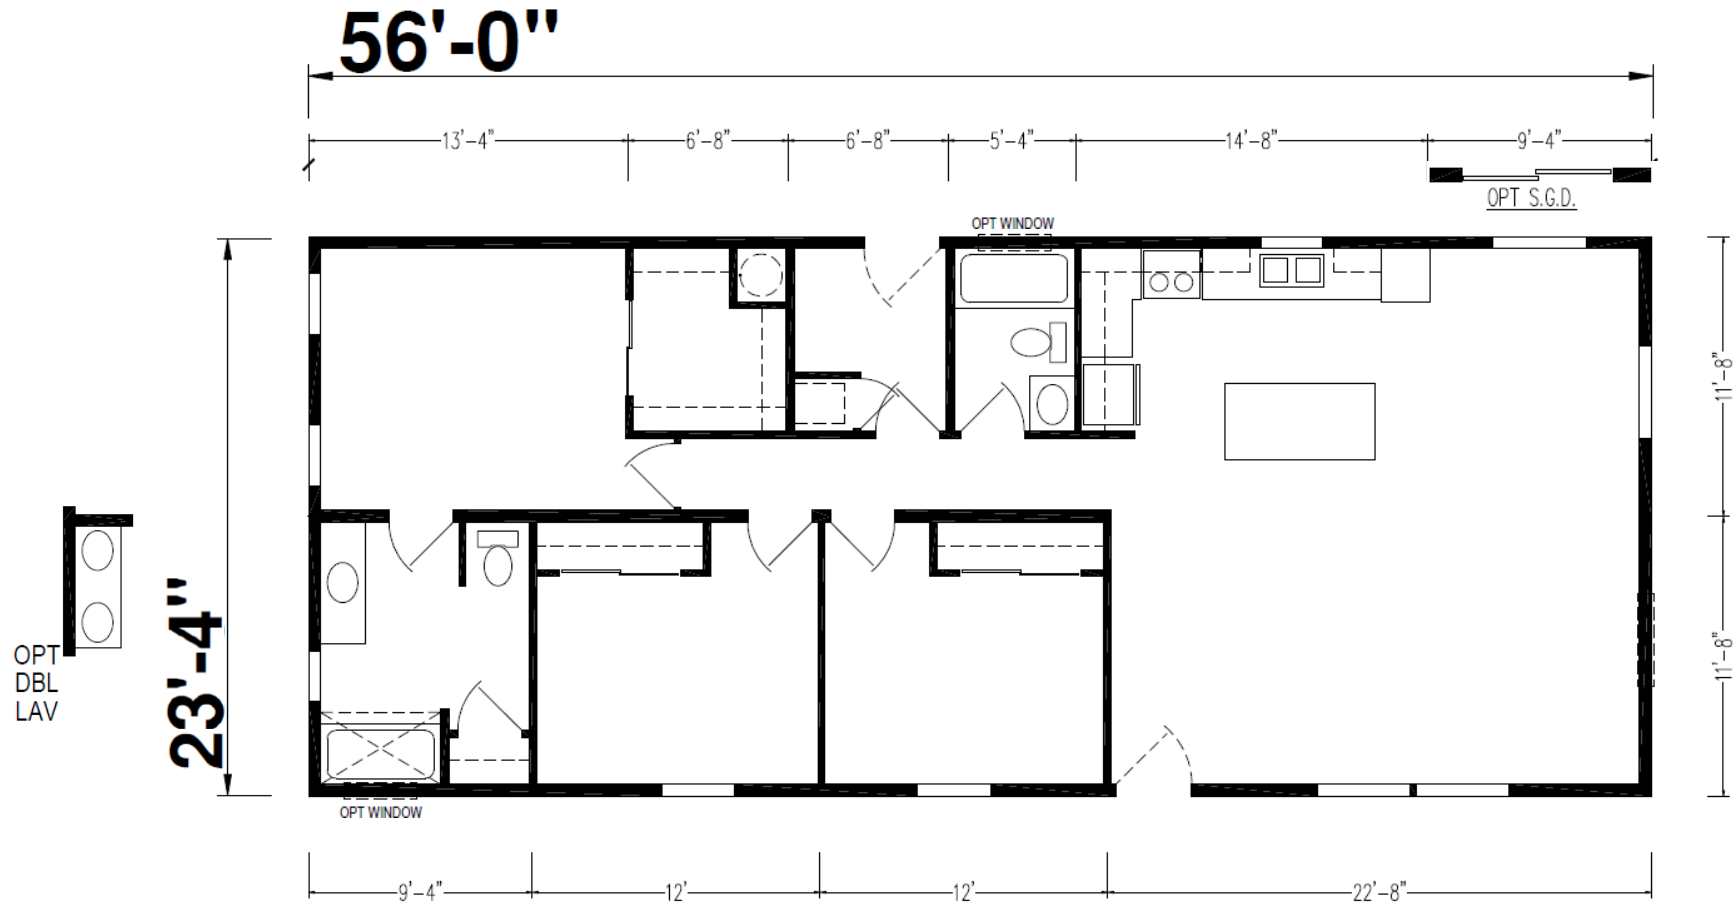

Provolt

Ridgewood Series

1,306 SQ. FT. (Approximate) 3 Bedroom, 2 Bath

CHAMPION
HOMES CENTER

Last Updated: 2-12-24

CHAMPION HOMES CENTER
550 Booth Bend Rd.
McMinnville, OR 97128

NorthWestFactoryDirectHomes.com | 1-800-645-4943