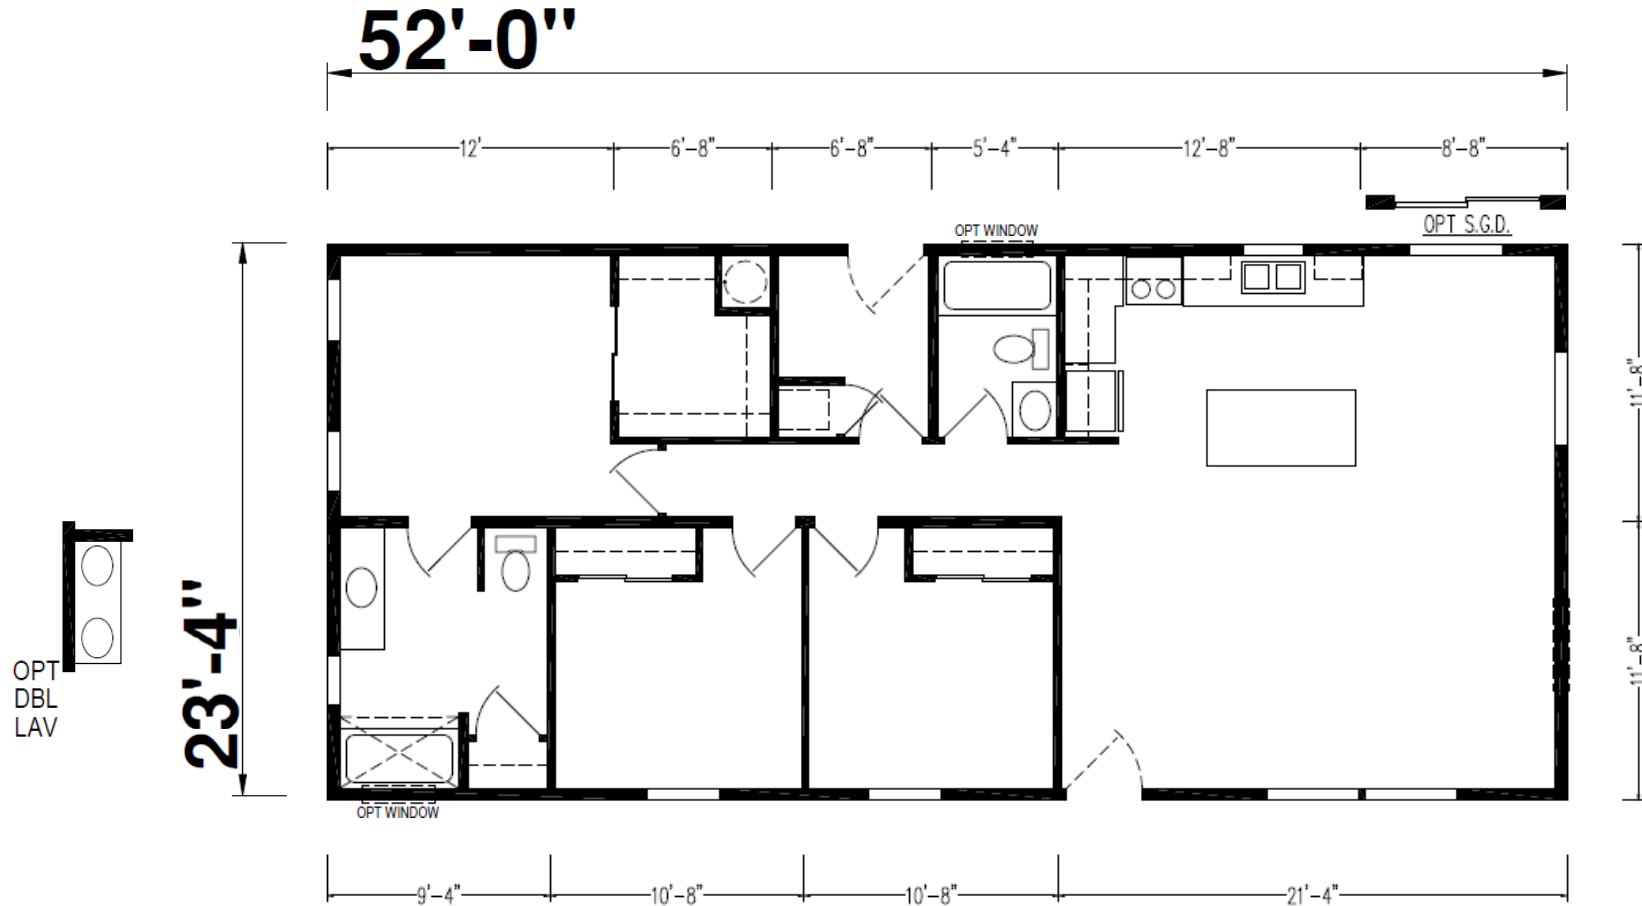

# Rena

Ridgewood Series

1,213 SQ. FT. (Approximate) 3 Bedroom, 2 Bath

CHAMPION  
HOMES CENTER

Last Updated: 2-12-24

CHAMPION HOMES CENTER  
550 Booth Bend Rd.  
McMinnville, OR 97128

NorthWestFactoryDirectHomes.com | 1-800-645-4943