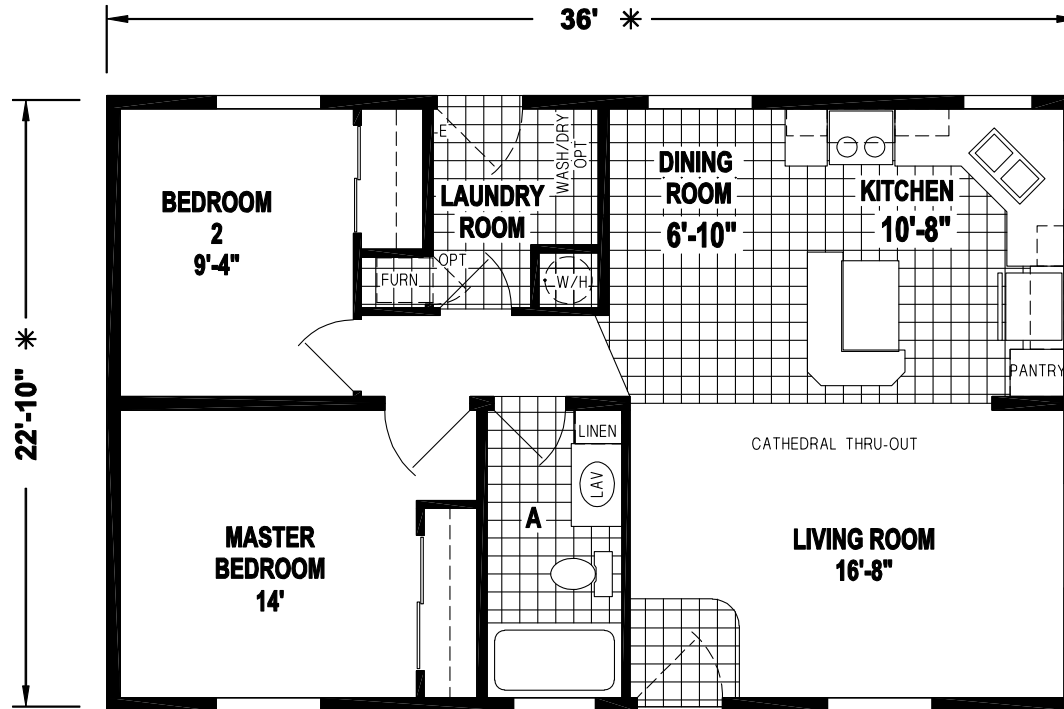

# Rivergrove

Ramada Value Series

822 SQ. FT. (Approximate) 2 Bedroom, 1 Bath

Last Updated: 3-23-22

**OPTION SLIDING  
GLASS DOOR**

**OPTION 60" SHOWER**

**FACTORY EXPO HOME CENTERS**  
550 Booth Bend Rd.  
McMinnville, OR 97128