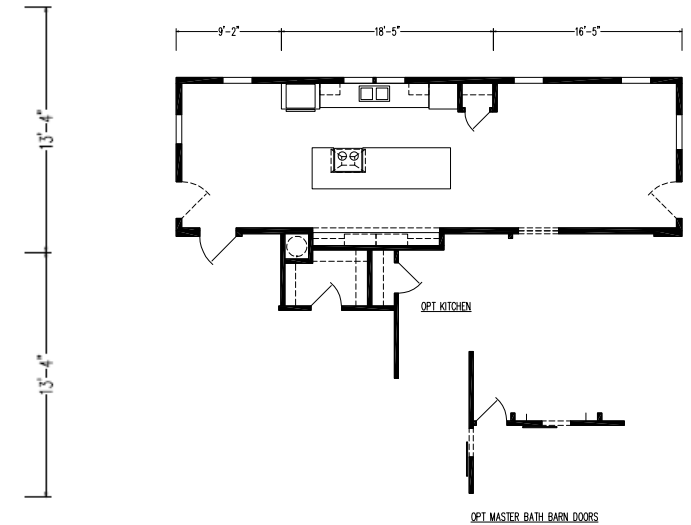

# Sarnoff

Genesis Series

1,386 SQ. FT. (Approximate) 3 Bedroom, 2 Bath

Last Updated: 8-14-24

**CHAMPION HOMES CENTER**  
550 Booth Bend Rd.  
McMinnville, OR 97128

**NorthWestFactoryDirectHomes.com | 1-800-645-4943**