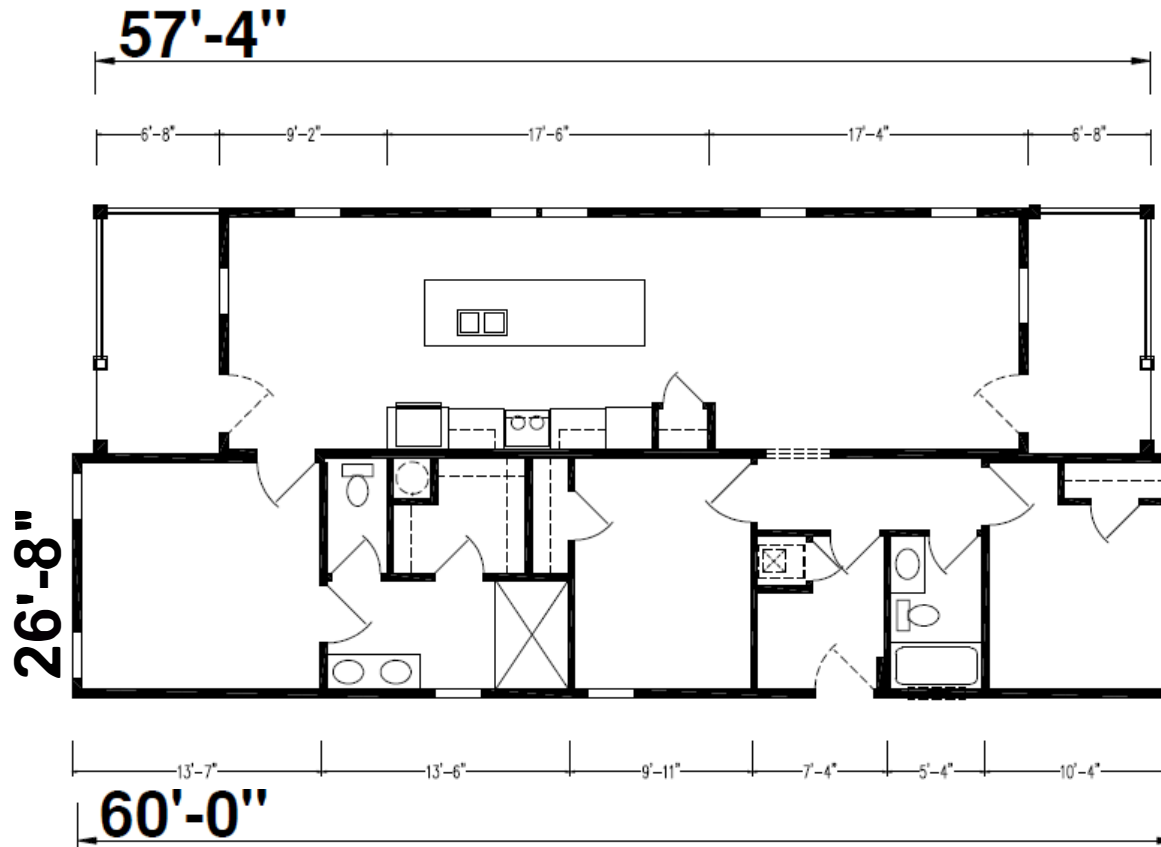

# Sarnoff

Genesis Series

1,386 SQ. FT. (Approximate) 3 Bedroom, 2 Bath

Last Updated: 8-14-24

**CHAMPION HOMES CENTER**  
550 Booth Bend Rd.  
McMinnville, OR 97128

**NorthWestFactoryDirectHomes.com | 1-800-645-4943**