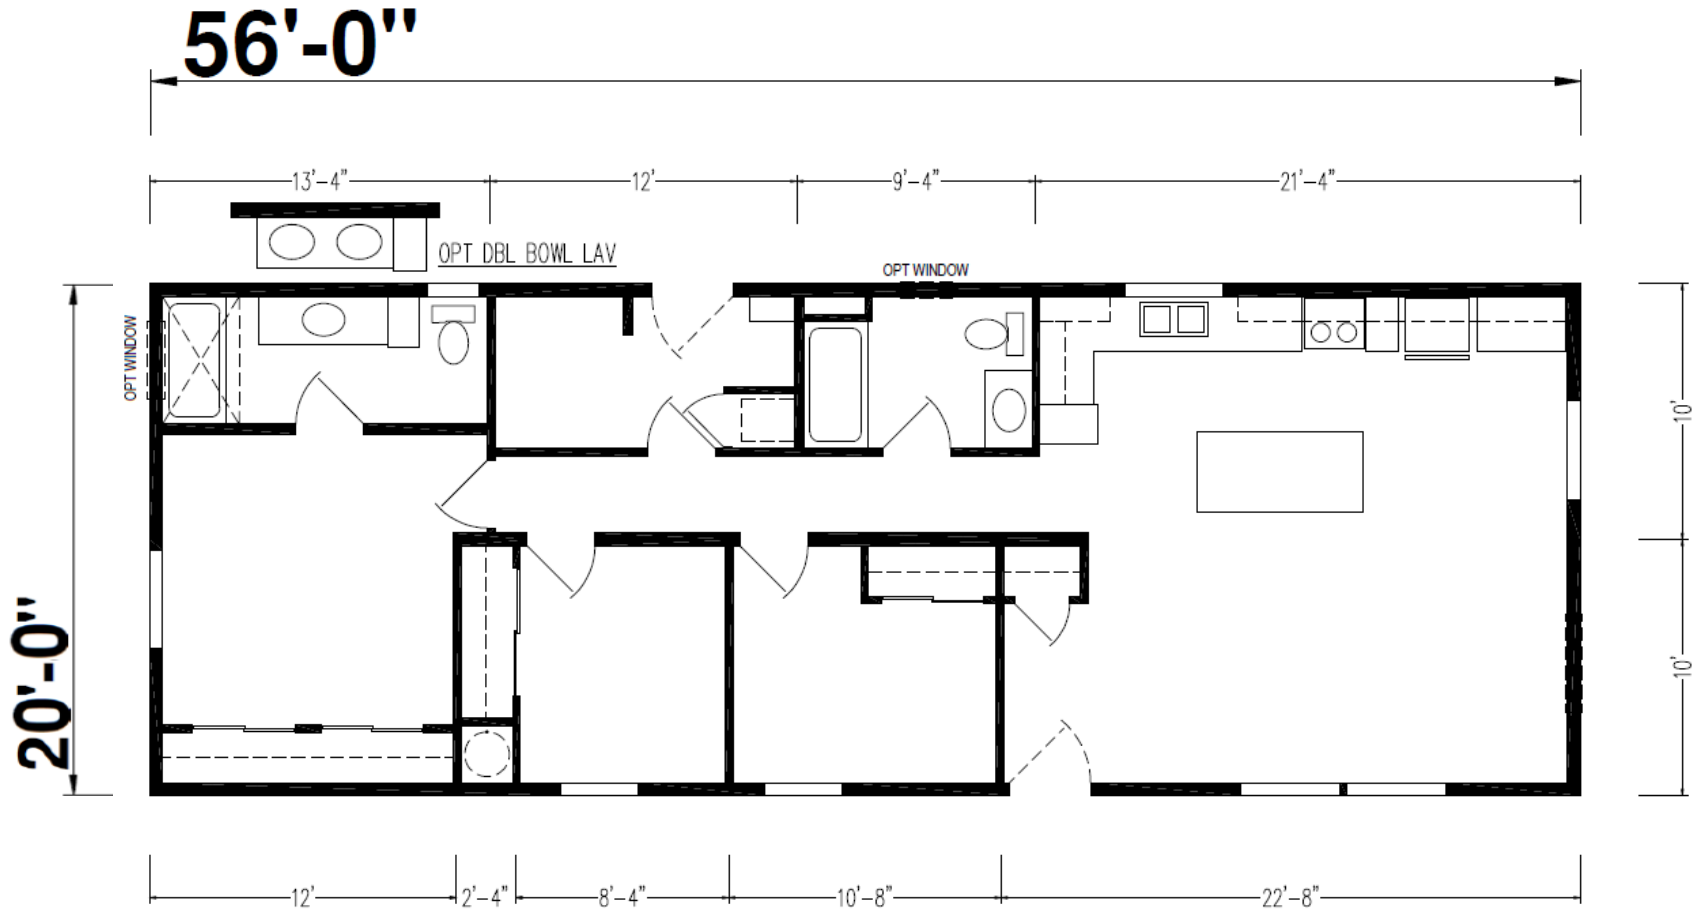

Sherard

Ridgewood Series

1,120 SQ. FT. (Approximate) 3 Bedroom, 2 Bath

CHAMPION
HOMES CENTER

Last Updated: 2-12-24

CHAMPION HOMES CENTER
550 Booth Bend Rd.
McMinnville, OR 97128

NorthWestFactoryDirectHomes.com | 1-800-645-4943