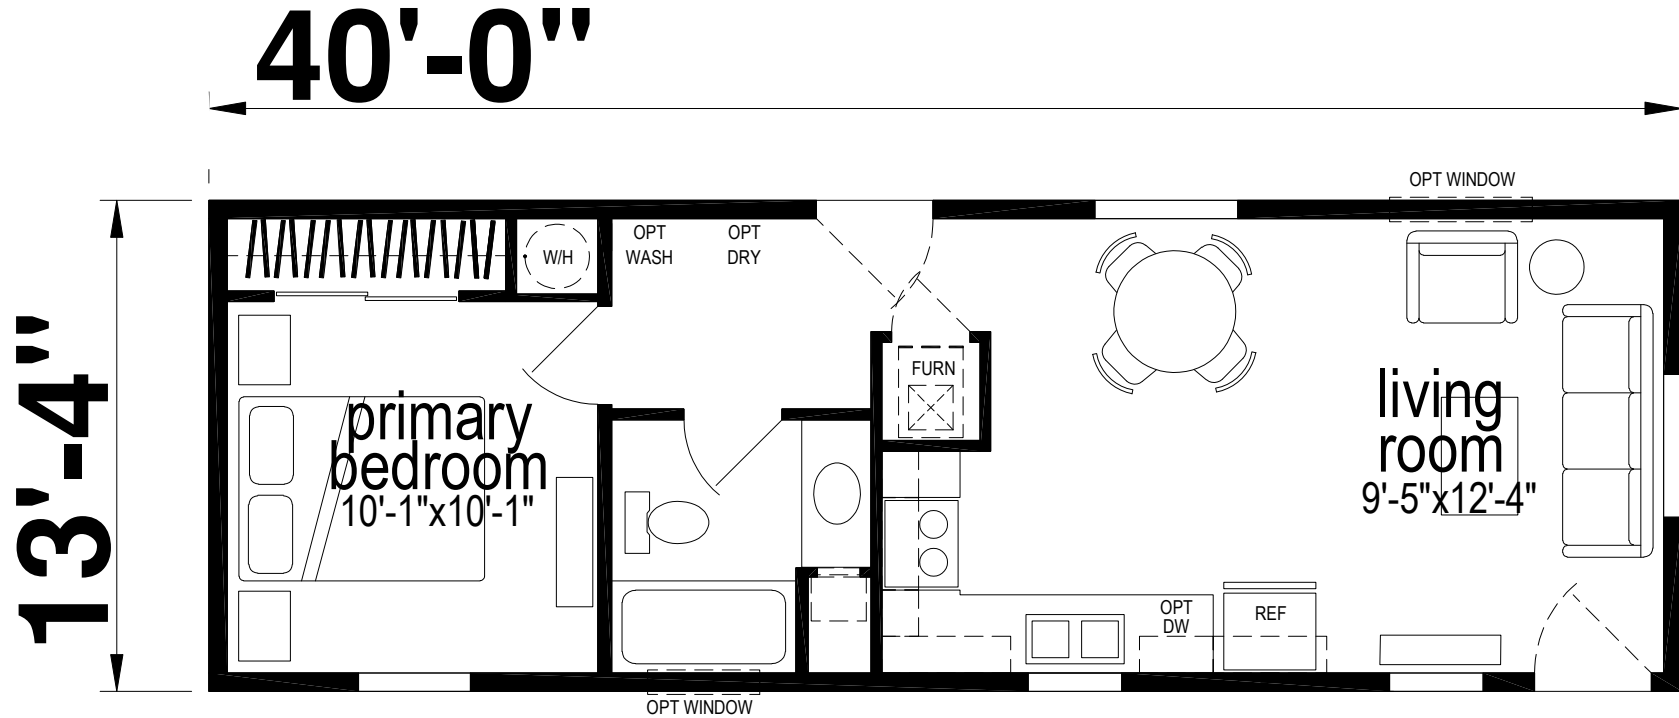

Springfield

Ridgewood Series

533 SQ. FT. (Approximate) 1 Bedroom, 1 Bath

Last Updated: 8-14-24

CHAMPION HOMES CENTER
550 Booth Bend Rd.
McMinnville, OR 97128

NorthWestFactoryDirectHomes.com | 1-800-645-4943