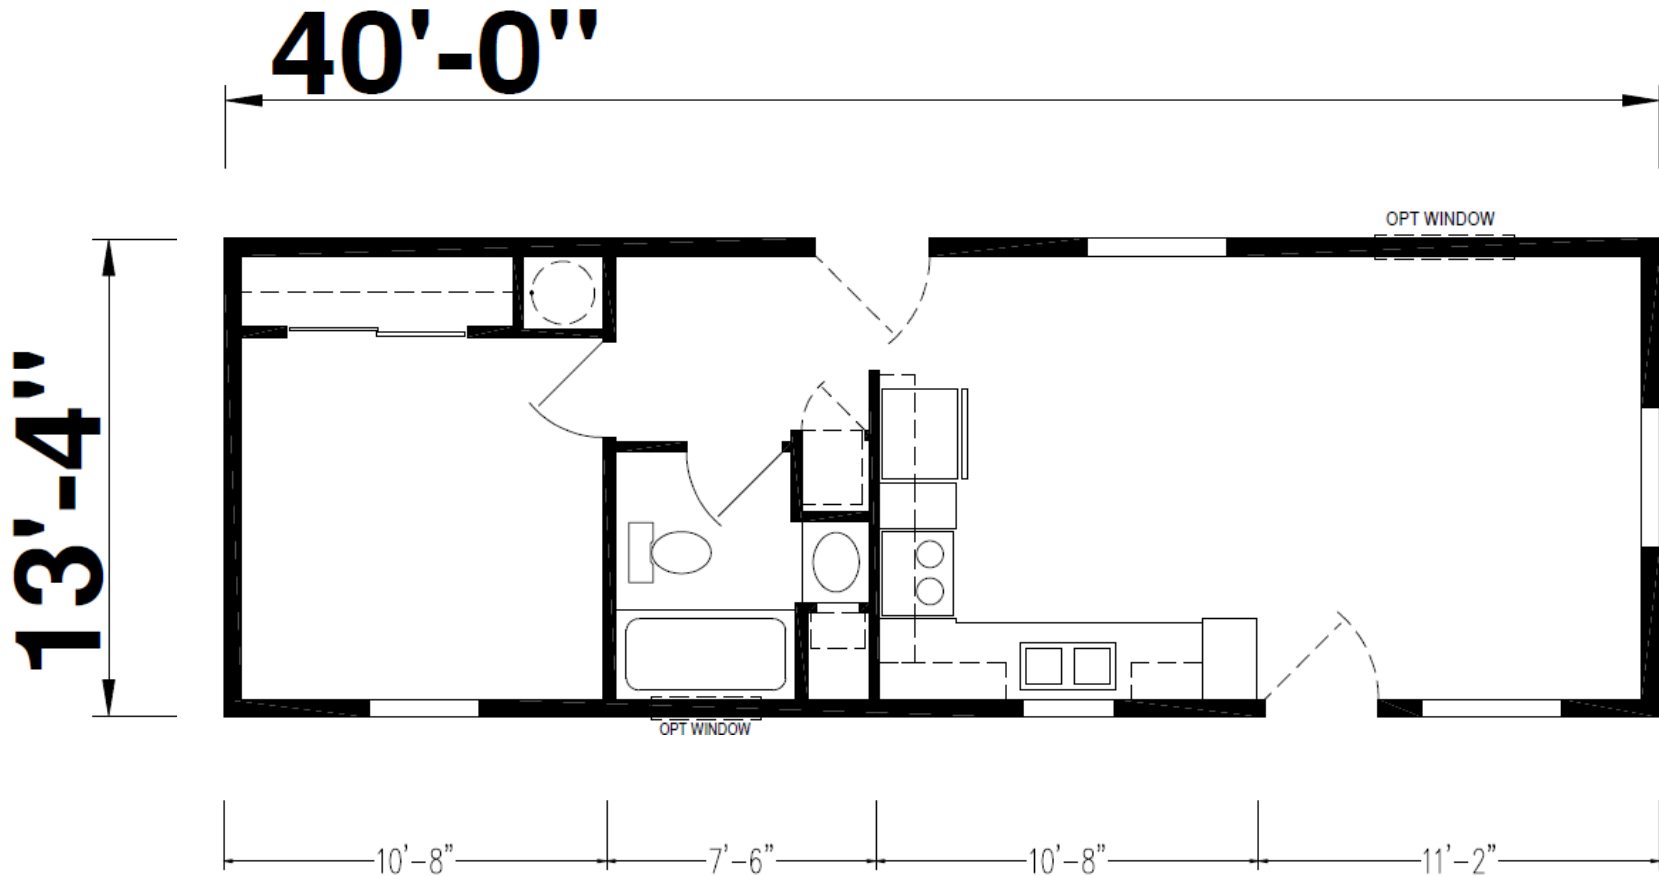

Springfield

Ridgewood Series

533 SQ. FT. (Approximate) 1 Bedroom, 1 Bath

CHAMPION
HOMES CENTER

Last Updated: 2-12-24

CHAMPION HOMES CENTER
550 Booth Bend Rd.
McMinnville, OR 97128

NorthWestFactoryDirectHomes.com | 1-800-645-4943