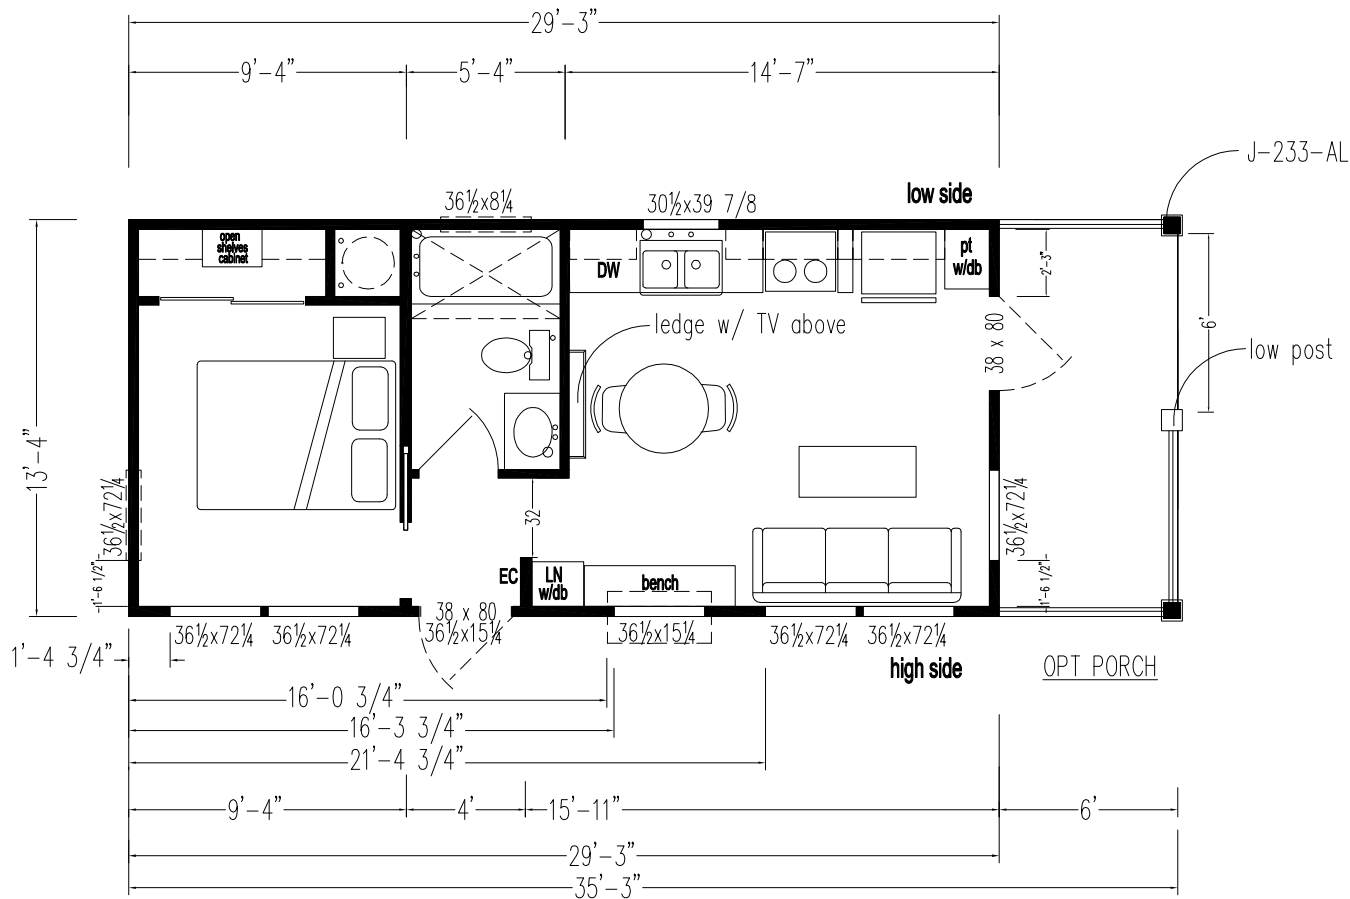

Sunriver

Shore Park Series

399 SQ. FT. (Approximate) 1 Bedroom, 1 Bath

Last Updated: 10-19-23

CHAMPION HOMES CENTER
550 Booth Bend Rd.
McMinnville, OR 97128

NorthWestFactoryDirectHomes.com | 1-800-645-4943