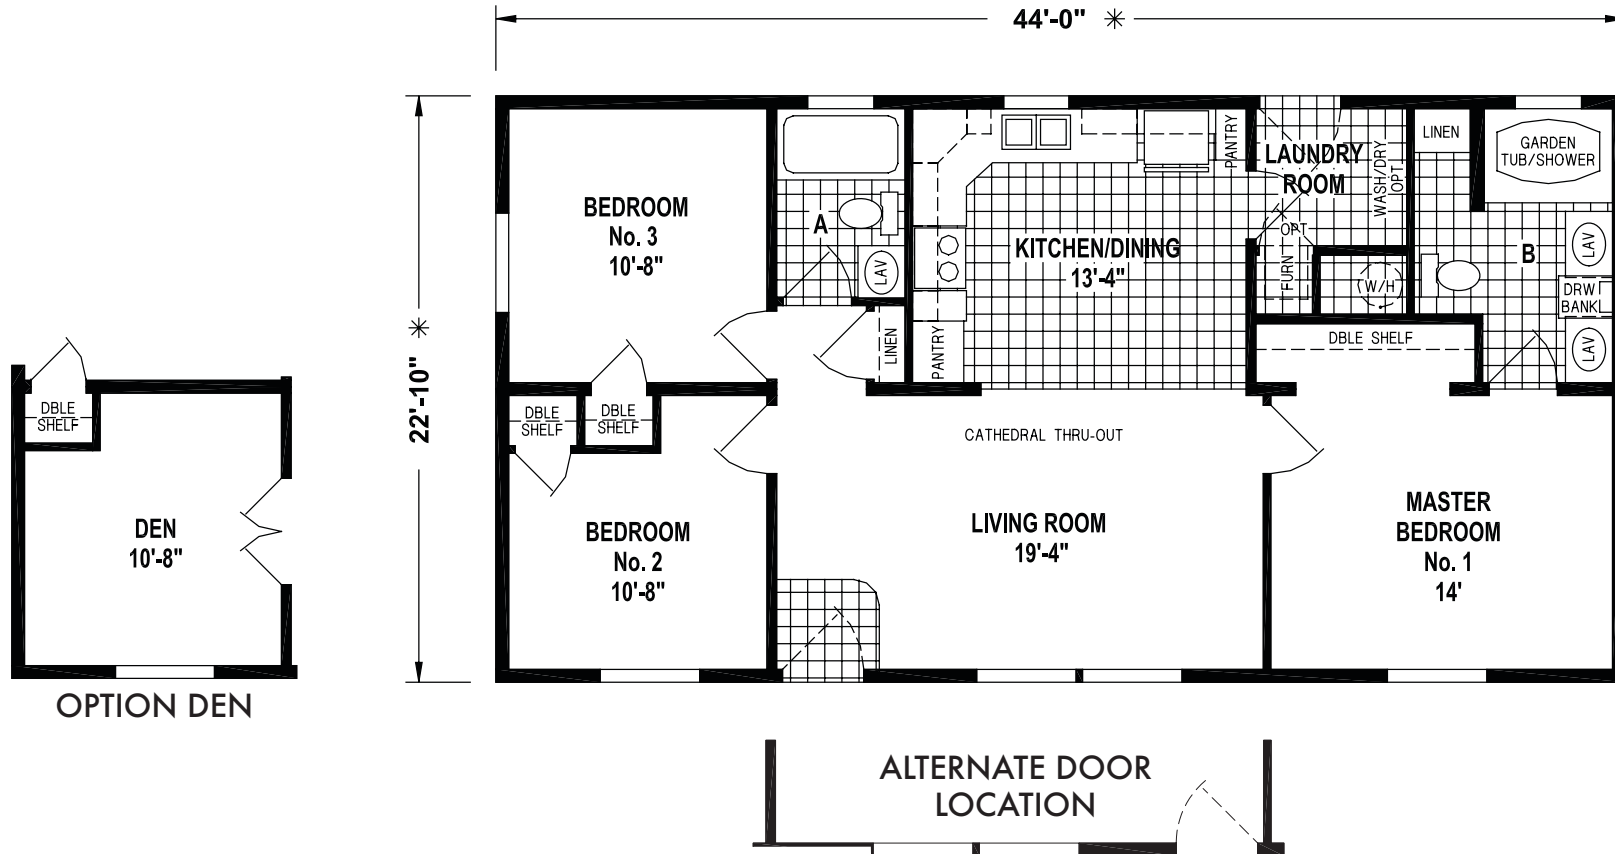

Sutherland

West Ridge Doublewide Series

1,004 SQ. FT. (Approximate) 3 Bedrooms, 2 Baths

Last Updated: 10-14-22

FACTORY EXPO HOME CENTERS
550 Booth Bend Rd.
McMinnville, OR 97128

NorthWestFactoryDirectHomes.com | 1-800-645-4943