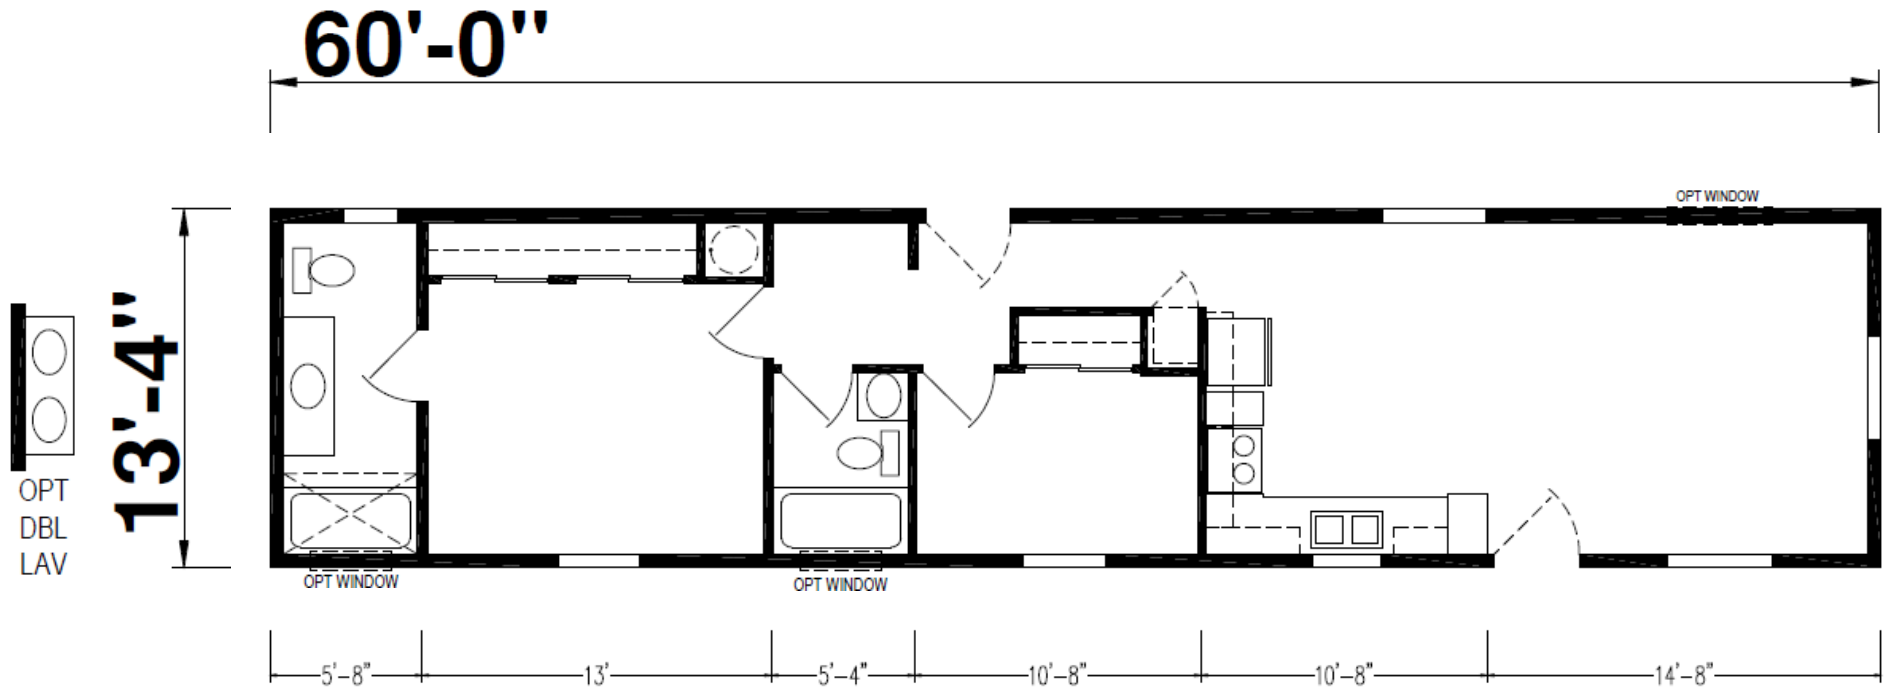

Symonds

Ridgewood Series

800 SQ. FT. (Approximate) 2 Bedroom, 2 Bath

CHAMPION
HOMES CENTER

Last Updated: 2-12-24

CHAMPION HOMES CENTER
550 Booth Bend Rd.
McMinnville, OR 97128

NorthWestFactoryDirectHomes.com | 1-800-645-4943