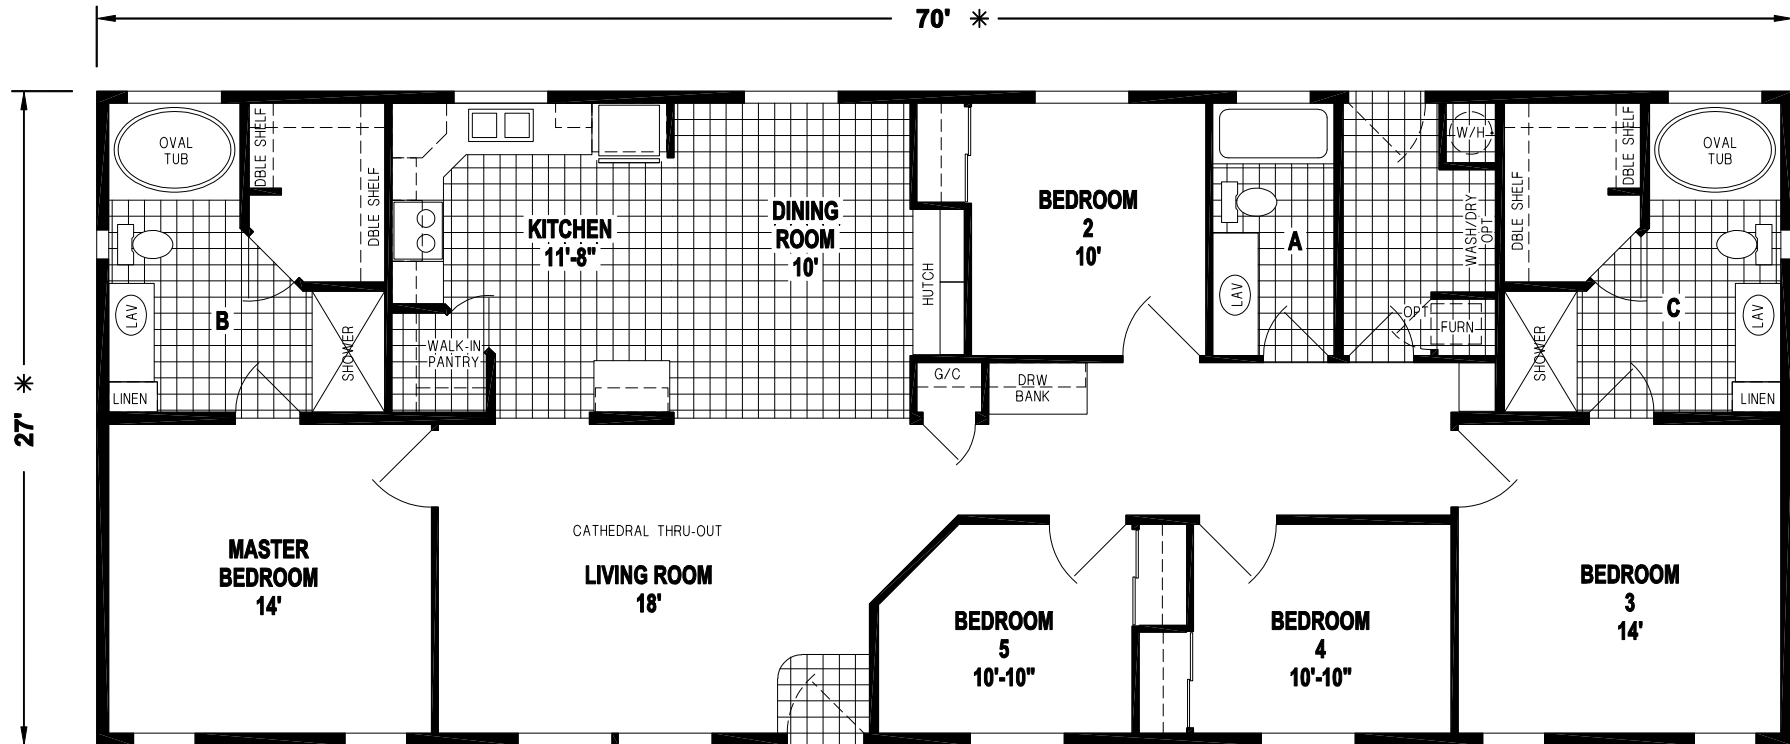

# Tamarack

West Ridge Series

5 Bedrooms, 3 Baths  
Approx. 1,890 Sq. Ft.

Last Updated: 1-16-20

Factory Expo Home Centers  
550 Booth Bend Road  
McMinnville, Oregon 97128

I authorize Factory Expo to build my house, per this plan.