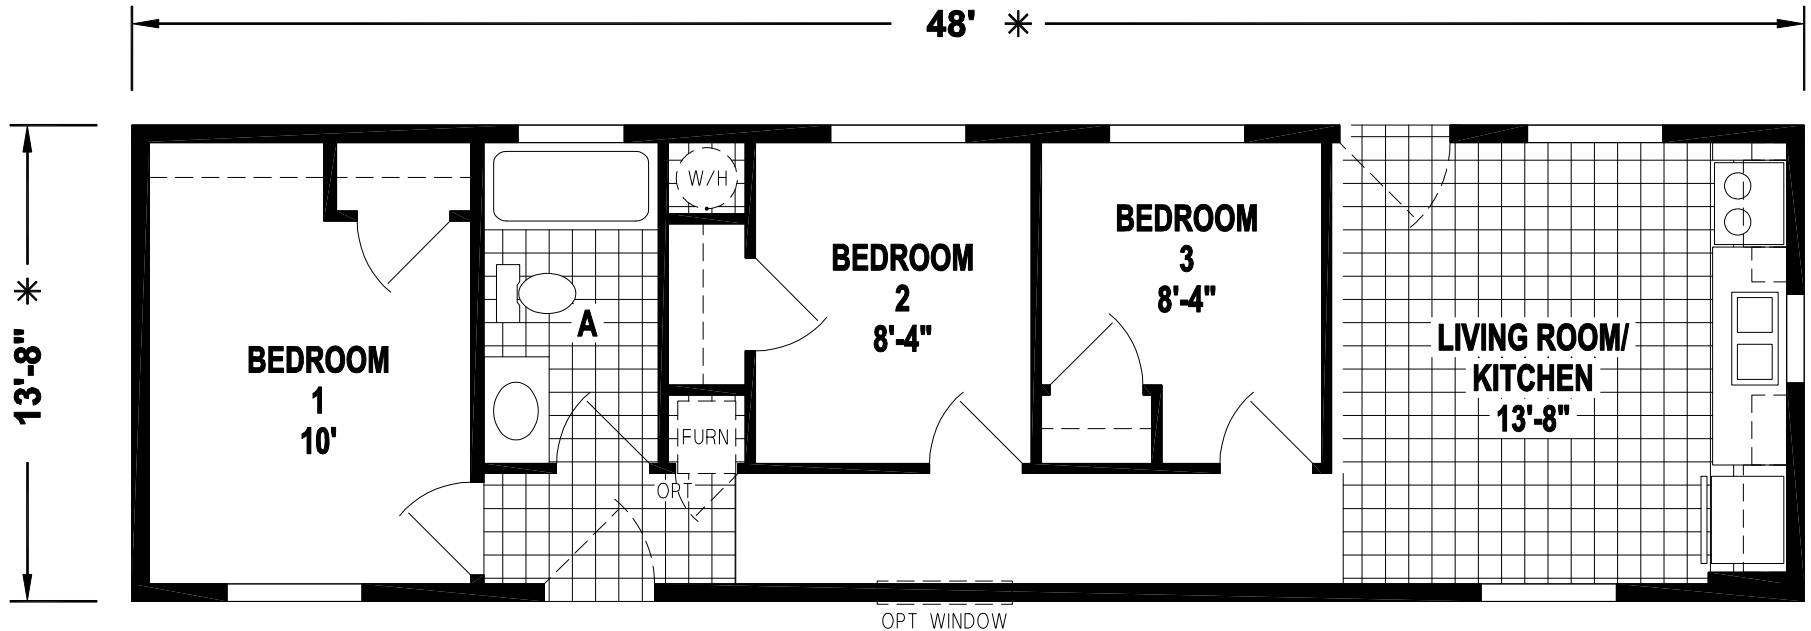

# Factory Expo

"Factory Direct Pricing" HOME CENTERS

3 Bedroom, 1 Bath  
Approx. 656 Sq. Ft.

Last Updated: 6-24-20

OPTION  
WASHER/DRYER

OPTION  
60" SHOWER

Factory Expo Home Centers  
550 Booth Bend Road  
McMinnville, Oregon 97128