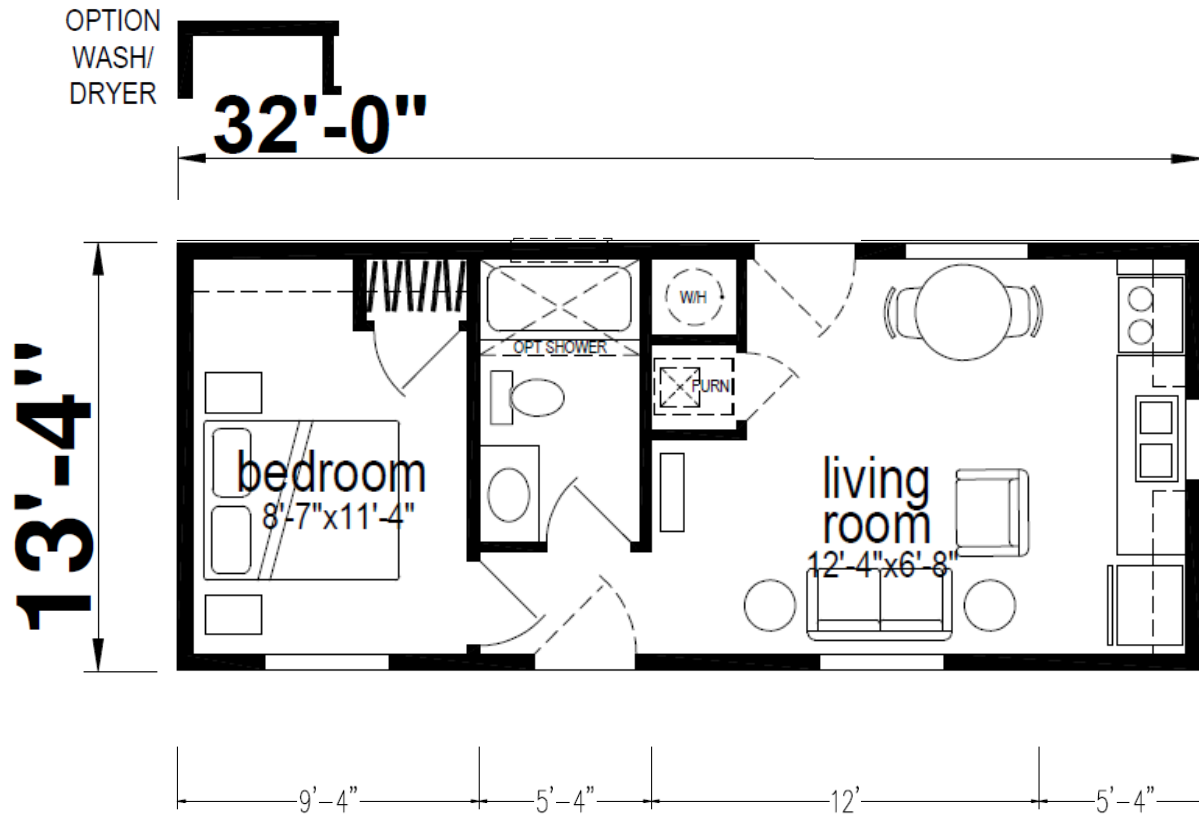

# Thrifty

Ridgewood Series

437 SQ. FT. (Approximate) 1 Bedroom, 1 Bath

Last Updated: 8-14-24

**CHAMPION HOMES CENTER**  
550 Booth Bend Rd.  
McMinnville, OR 97128

**NorthWestFactoryDirectHomes.com | 1-800-645-4943**