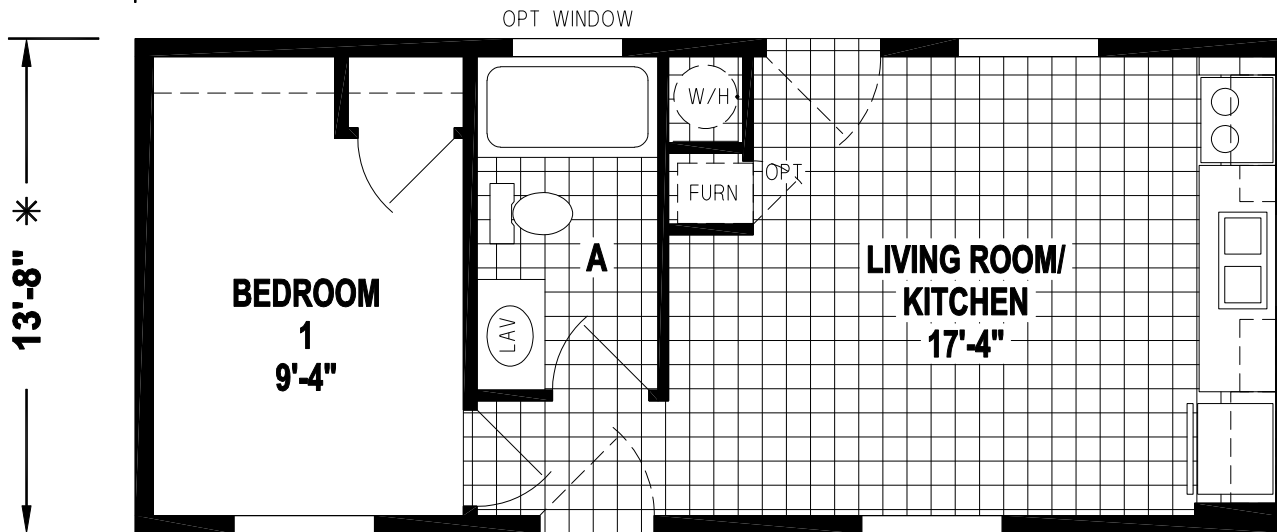

Thrifty 1

Ramada Value Series

Factory Expo

"Factory Direct Pricing" HOME CENTERS

1 Bedroom, 1 Bath
Approx. 437 Sq. Ft.

Last Updated: 7-30-20

OPTION
WASHER/DRYER

OPTION
60" SHOWER

32' *

*Special Value Home, Limit 1 per Customer

Factory Expo Home Centers
550 Booth Bend Road
McMinnville, Oregon 97128

I authorize Factory Expo to build my house, per this plan.

X _____

Customer Signature/Date