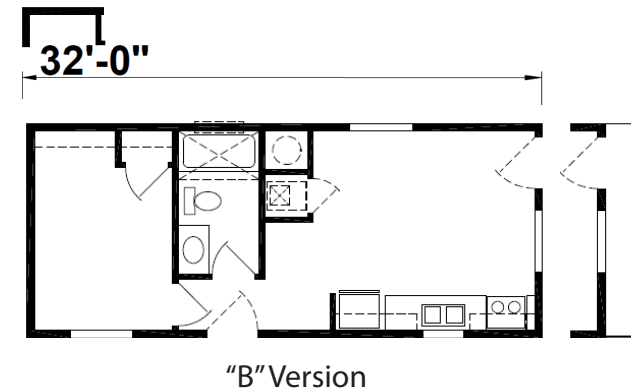

# Thrifty

Ridgewood Series

437 SQ. FT. (Approximate) 1 Bedroom, 1 Bath

Last Updated: 8-14-24

**CHAMPION HOMES CENTER**  
550 Booth Bend Rd.  
McMinnville, OR 97128

**NorthWestFactoryDirectHomes.com | 1-800-645-4943**