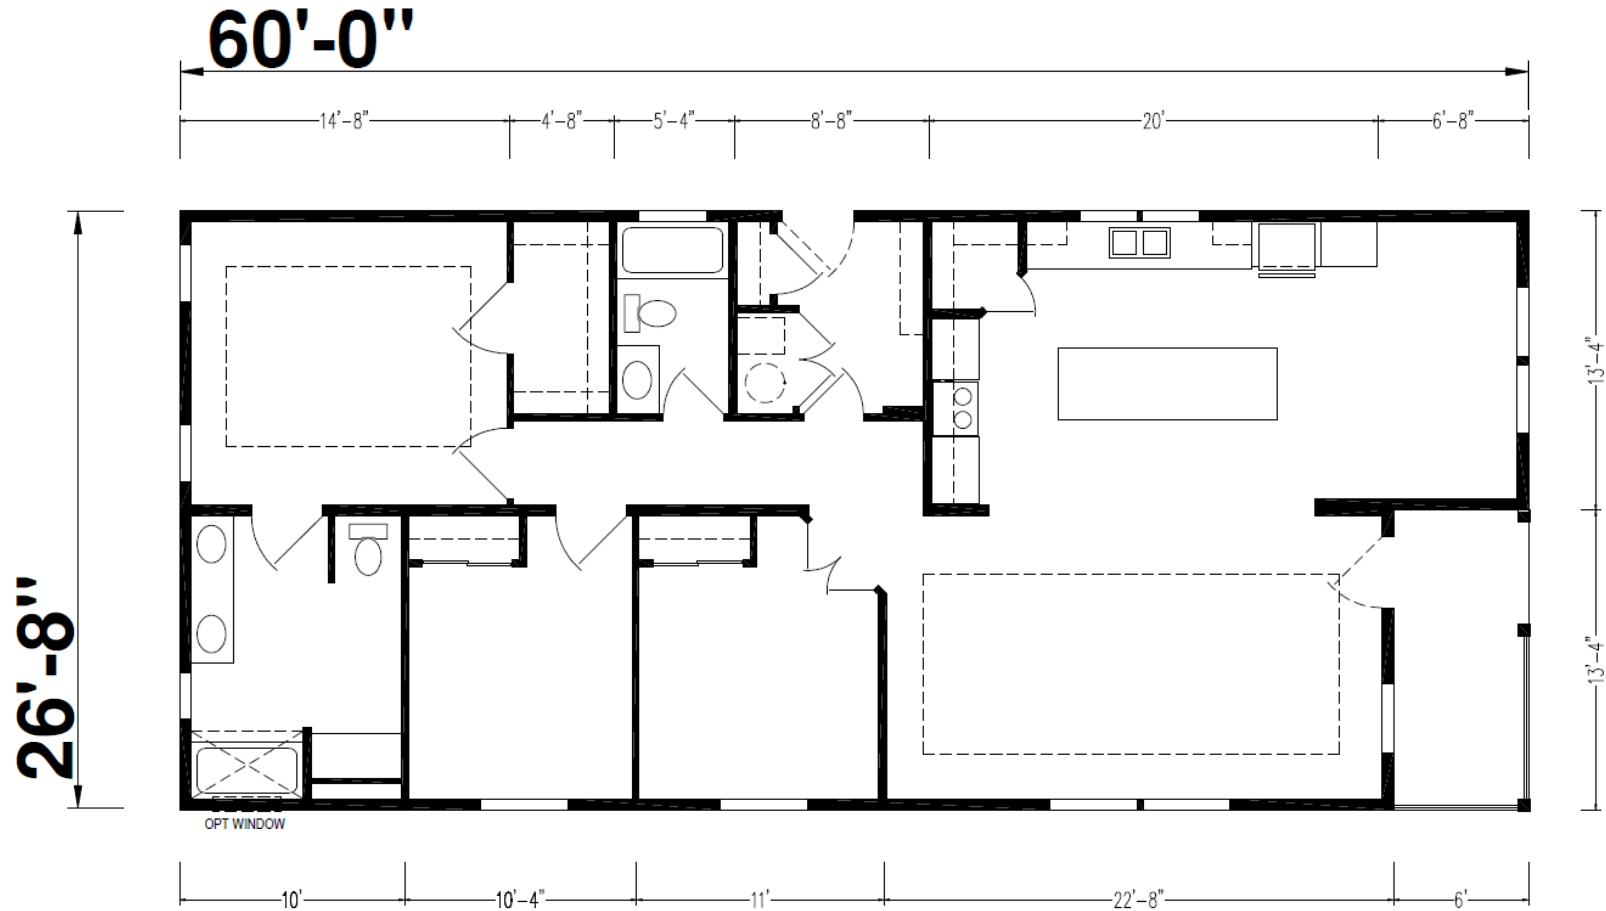

# Torreon

Hillcrest Series

1,520 SQ. FT. (Approximate) 3 Bedroom, 2 Bath

CHAMPION  
HOMES CENTER

Last Updated: 2-12-24

CHAMPION HOMES CENTER  
550 Booth Bend Rd.  
McMinnville, OR 97128

NorthWestFactoryDirectHomes.com | 1-800-645-4943