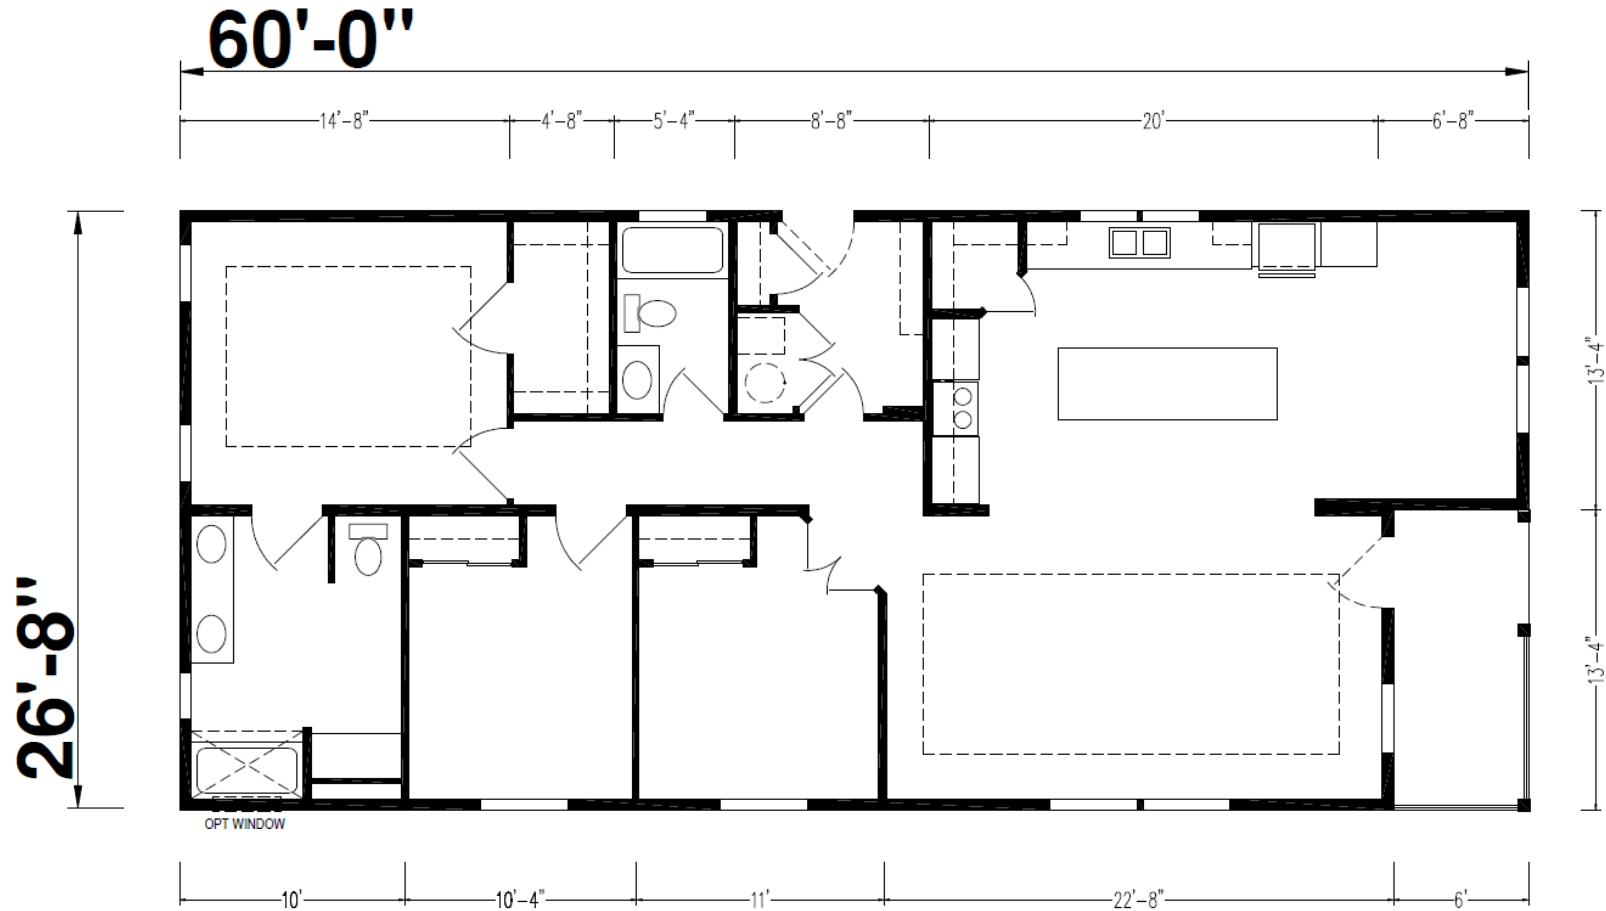

Torreon

Hillcrest Series

1,520 SQ. FT. (Approximate) 3 Bedroom, 2 Bath

Last Updated: 2-12-24

CHAMPION HOMES CENTER
550 Booth Bend Rd.
McMinnville, OR 97128

NorthWestFactoryDirectHomes.com | 1-800-645-4943

IMPORTANT: Champion Homes reserves the right to modify, cancel or substitute products or features of this event at any time without prior notice or obligation. Pictures and other promotional materials are representative and may depict or contain floor plans, square footages, elevations, options, upgrades, extra design features, decorations, floor coverings, specialty light fixtures, custom paint and wall coverings, window treatments, landscaping, sound and alarm systems, furnishings, appliances, and other designer/decorator features and amenities that are not included as part of the home and/or may not be available at all locations. Home, pricing and community information is subject to change, and homes to prior sale, at any time without notice or obligation. ©2020 Alta Cima Corp. All rights reserved.