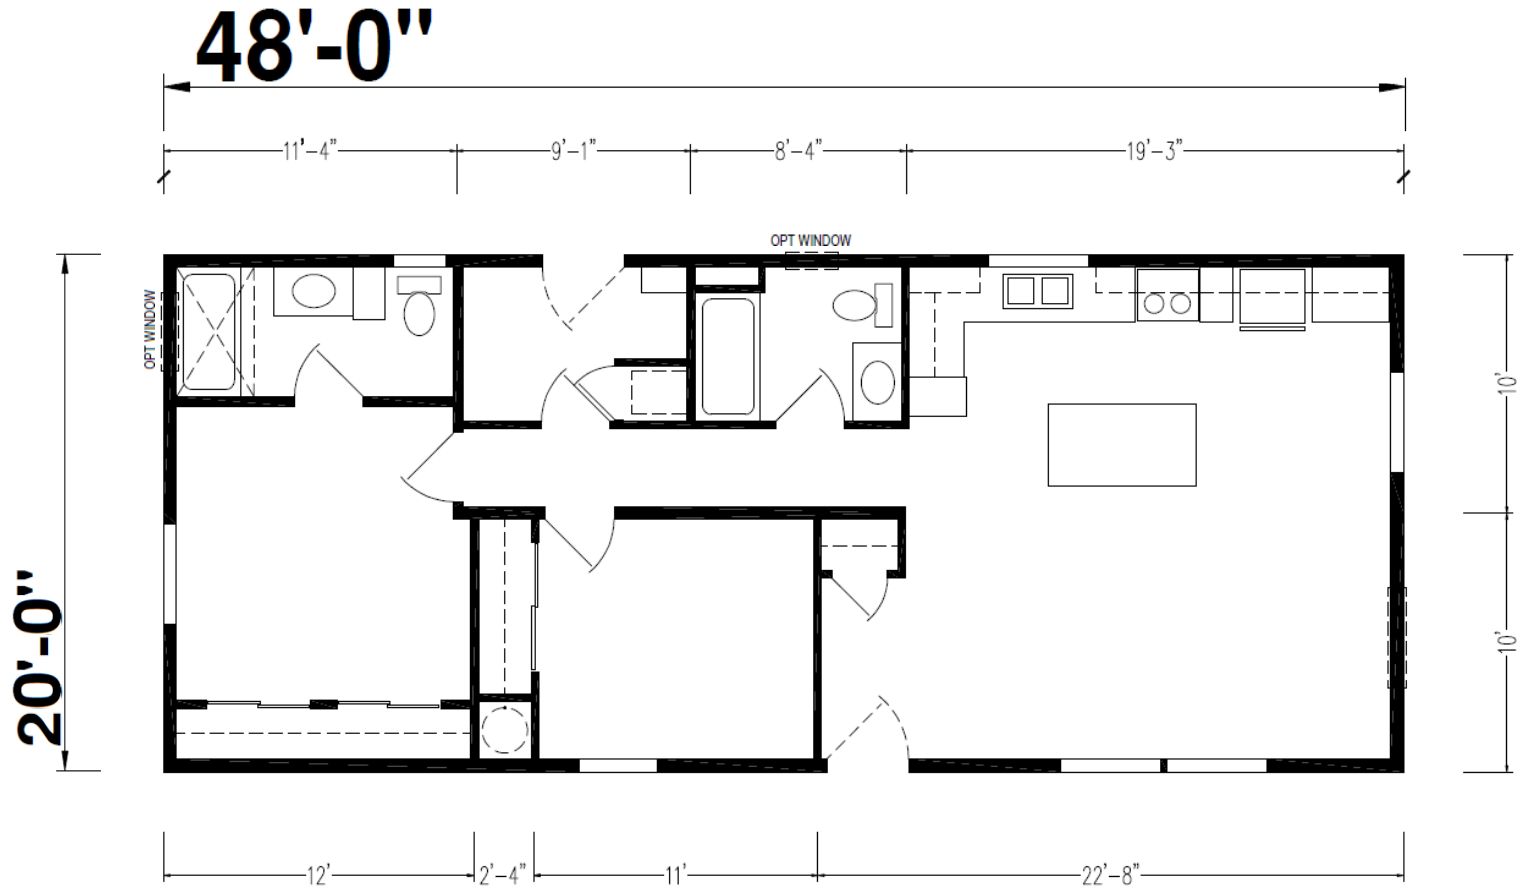

Union

Ridgewood Series

960 SQ. FT. (Approximate) 2 Bedroom, 2 Bath

CHAMPION
HOMES CENTER

Last Updated: 2-12-24

CHAMPION HOMES CENTER
550 Booth Bend Rd.
McMinnville, OR 97128

NorthWestFactoryDirectHomes.com | 1-800-645-4943