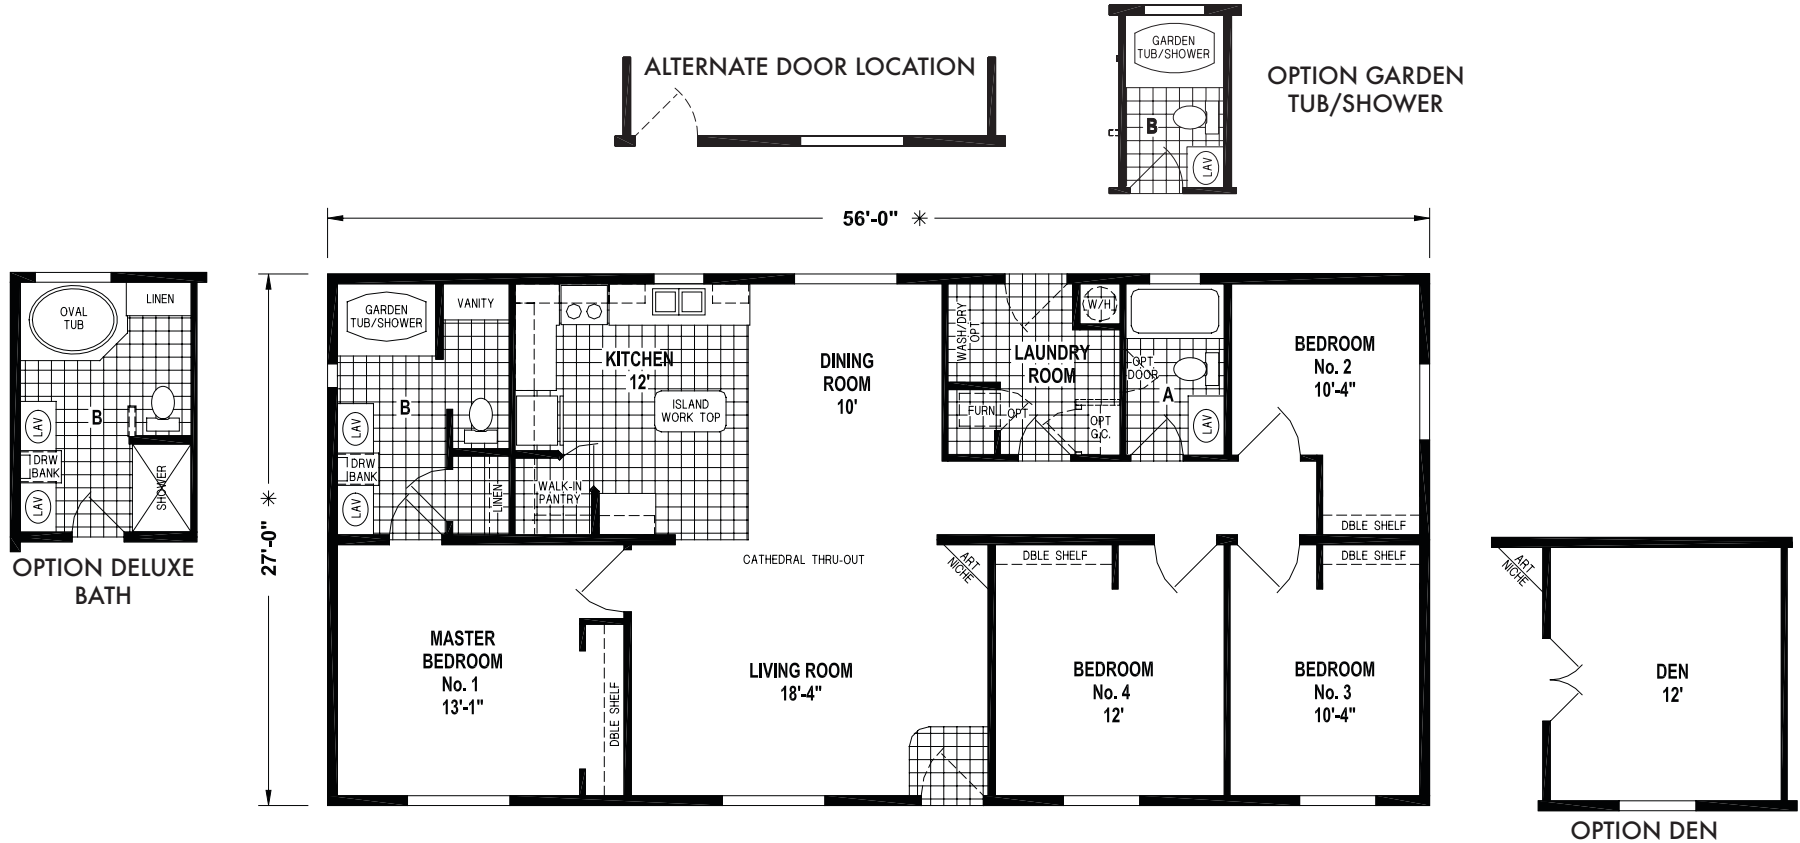

Veneta

West Ridge Doublewide Series

1,512 SQ. FT. (Approximate) 4 Bedrooms, 2 Baths

Last Updated: 10-14-22

FACTORY EXPO HOME CENTERS
 550 Booth Bend Rd.
 McMinnville, OR 97128

NorthWestFactoryDirectHomes.com | 1-800-645-4943